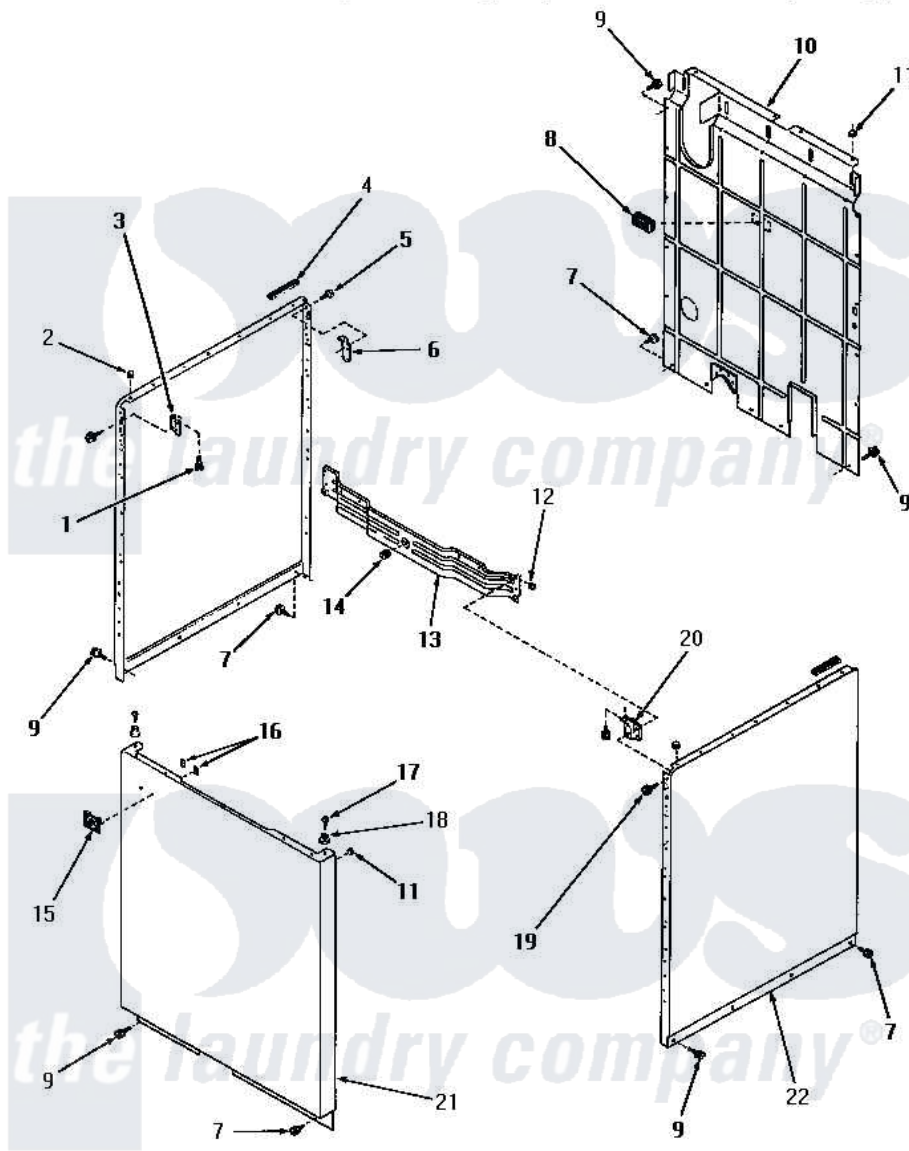

# Amana DA3100 18 - PANELS

## PANELS

Amana [Residential Amana DA3100 Washer Parts](#) Parts Diagram 18 - PANELS  
 Click on the part number to view part

Item	Original Part Number	Replaced By	Status	Part Description
1	<a href="#">23008</a>			Screw, 10-24 X 3/4 Sems
2	<a href="#">21176</a>			Bumper
3	22847		Not Available	BRACKET
"	26691		Not Available	BRACKET,HOLD DOWN-L.H.
4	<a href="#">80312</a>			Bumper Pad
5	51784		Not Available	SCREW,10B-16 X 1/2 HEX
6	<a href="#">52487</a>			Lug, Hold-Down
7	26415	<a href="#">27001200</a>		Screw
8	23257		Not Available	PAD,BUMPER
9	26592		Not Available	HEX HEAD SCREW
10	24342GR		Not Available	REAR PANEL, GRAY
11	<a href="#">20387</a>			Bumper
12	25987		Not Available	NUT,SPEED
"	<a href="#">21747</a>			Nut, Speed
13	21262		Not Available	CROSS BRACE, FRONT
14	<a href="#">25959</a>			Grommet

15	22086	Not Available	MONOGRAM
16	22161	Not Available	CLIP
17	Q6535	Not Available	SCREW,10B-16 X 3/4 ROU
18	23020	Not Available	MOUNT,PANEL
19	<a href="#">03814</a>		Screw, 10-24 X 1/2 Roun
"	51784	Not Available	SCREW,10B-16 X 1/2 HEX
20	22846	Not Available	BRACKET
"	26690	Not Available	BRACKET,HOLD DOWN-R.H.
21	24687A	Not Available	FRONT PANEL, AVOCADO
"	24687W	Not Available	FRONT PANEL, WHITE
"	24687H	Not Available	FRONT PANEL, HARVEST GOLD
"	24687C	Not Available	FRONT PANEL, COPPERTONE
22	24336A	Not Available	SIDE PANEL, RIGHT OR LEFT, AVO
"	24336W	Not Available	xREPLACE
"	24336H	Not Available	SIDE PANEL, RIGHT OR LEFT, HAR
"	24336C	Not Available	SIDE PANEL, RIGHT OR LEFT, COP