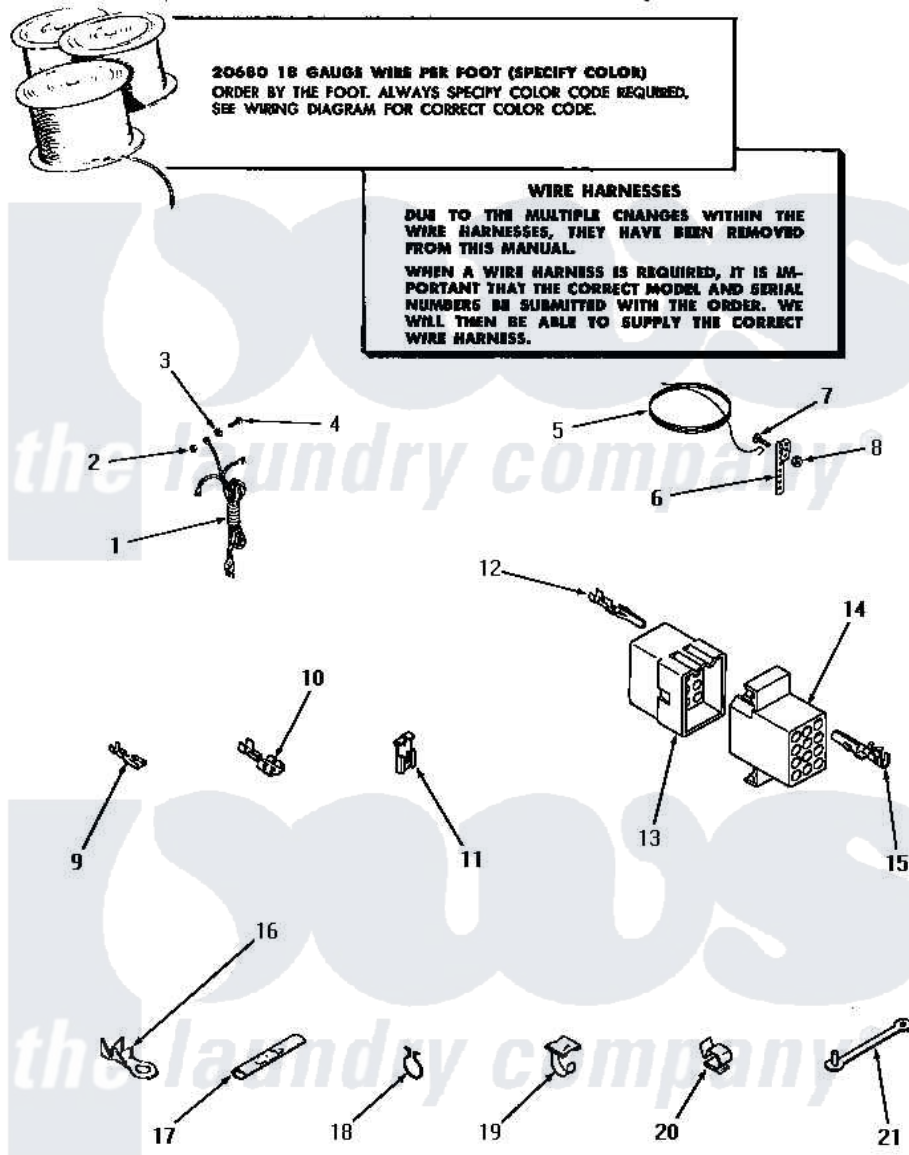

Amana DA3100 19 - POWER CORD, WIRE & TERMINALS

POWER CORD, WIRE AND TERMINALS

Amana [Residential Amana DA3100 Washer Parts](#) Parts Diagram 19 - POWER CORD, WIRE & TERMINALS
 Click on the part number to view part

Item	Original Part Number	Replaced By	Status	Part Description
1	22660		Not Available	POWER CORD AND PLUG
2	03673		Not Available	NUT
3	03815			Lockwasher, No.10 Ext Shk
4	20267			Screw, 10-24 X 3/8 Round
5	Y21429		Not Available	GROUND WIRE
6	21430		Not Available	STRAP,GROUND
7	21431		Not Available	ROUND HEAD SCREW
8	Y20276		Not Available	NUT
9	00112			Terminal, Spade-3/16 Fe
10	Y00119		Not Available	SPADE TERMINAL(18 GAUGE) (1/4 INCH-(1) 18 GAUGE WIRE)
11	Y00120			Terminal, Flag-1/4 Fema
12	Y00116			Terminal, Pin-Male
13	23041			Plug, 6 Circuit
"	23040			Plug-3 Circuit
"	23033			Plug, 9 Circuit

"	23035	Not Available	PLUG,12 CIRCUIT
"	23037		Plug, 15 Circuit
14	23038	Not Available	RECEPTACLE,15 CIRCUIT
"	23036		Receptacle, 12 Circuit
"	23039	697780	Receptacle,
"	23042	Not Available	RECEPTACLE
"	Y23034	26163	Receptacle, 9 Circuit
15	Y00117	5011-XX	093 Female Socket
16	00110		No.10 18 Gauge Wire
17	21091	Not Available	CONNECTOR TWO 1/4 INCH MALE
18	51291		Clip, Wire
19	21793	Not Available	CABLE CLIP
20	21036		Clip, Cable
21	22837	Not Available	STRAP,WIRE