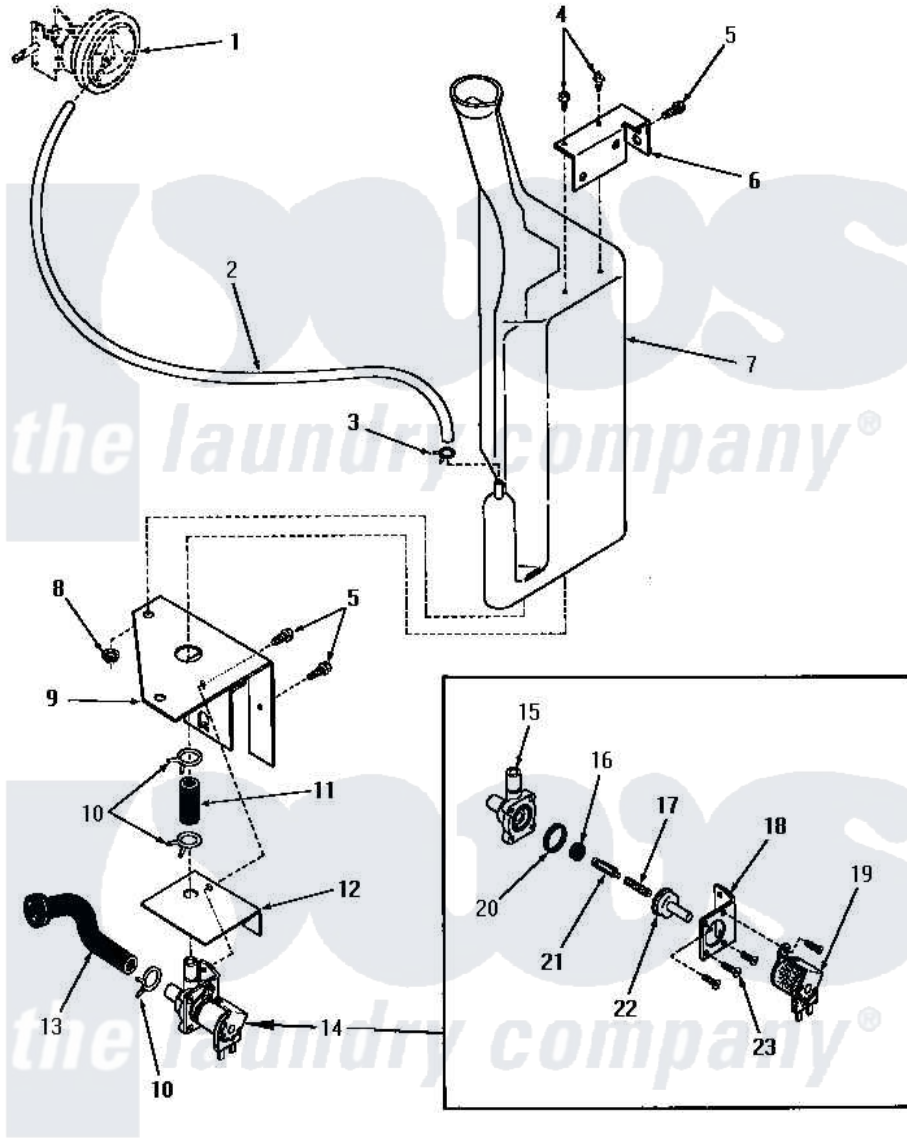

Amana DA3100 20 - RESERVOIR & DRAIN VALVE

RESERVOIR AND DRAIN VALVE
(Through Serial Nos. 5556D39 and 234J7952)

Amana [Residential Amana DA3100 Washer Parts](#) Parts Diagram 20 - RESERVOIR & DRAIN VALVE
Click on the part number to view part

Item	Original Part Number	Replaced By	Status	Part Description
1	Y00000000		Not Available	SEE NOTE PRESSURE SWITCH
2	24444		Not Available	NO LONGER AVAILABLE
3	Y22294	596669		Clamp, Manifold
4	52150	489464		Screw
5	51784		Not Available	SCREW,10B-16 X 1/2 HEX
6	24394		Not Available	UPPER BRACKET
7	24430		Not Available	RESERVOIR
8	24441		Not Available	WIRING DIAGRAM
9	24393		Not Available	LOWER BRACKET
10	80479		Not Available	HOSE CLAMP
11	24440		Not Available	CODE J
12	25044		Not Available	SOLENOID SHIELD
13	24437		Not Available	HOSE
14	24438	68136-47		Shelf Trim
15	24438G		Not Available	BODY
16	24438F		Not Available	SEAL

17	24438C	Not Available	SPRING
18	24438H	Not Available	MOUNTING BRACKET
19	24438A	Not Available	SOLENOID
20	24438E	Not Available	GASKET
21	24438D	Not Available	ARMATURE
22	24438B	Not Available	GUIDE,ARMATURE
23	21561G	Not Available	ROUND HEAD SCREW