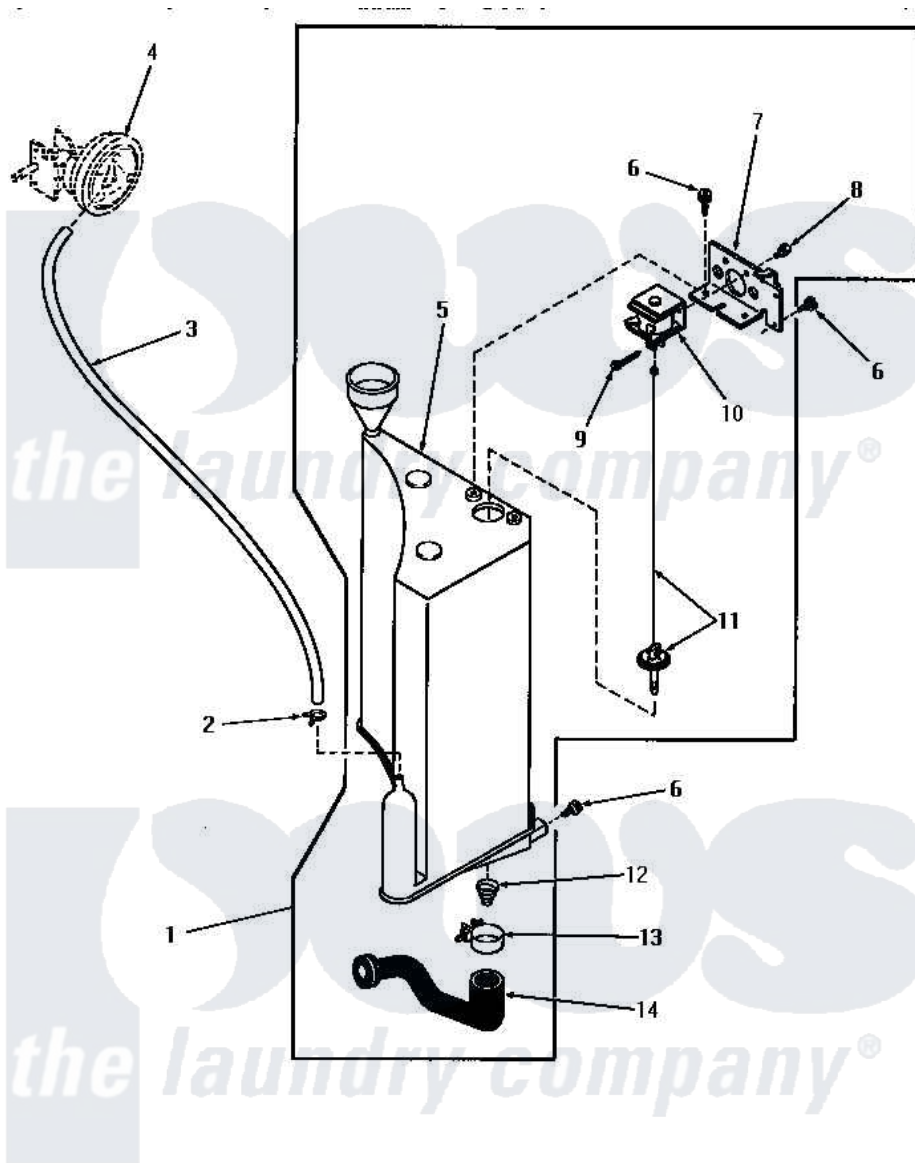

Amana DA3100 21 - RESERVOIR & DRAIN VALVE

RESERVOIR AND DRAIN VALVE (Starting Serial Nos. 5556D40 and 234J7953)

Amana [Residential Amana DA3100 Washer Parts](#) Parts Diagram 21 - RESERVOIR & DRAIN VALVE
Click on the part number to view part

Item	Original Part Number	Replaced By	Status	Part Description
1	26003			Assembly, Pressure Tank-Com
2	Y22294	596669		Clamp, Manifold
3	24444		Not Available	NO LONGER AVAILABLE
4	Y00000000		Not Available	SEE NOTE PRESSURE SWITCH
5	25993		Not Available	RESERVOIR
6	51784		Not Available	SCREW, 10B-16 X 1/2 HEX
7	Y26000		Not Available	BRACKET
8	Y03950			Screw, 10-32 x 5/16 Sems
9	20248			Pin, Cotter
10	25999		Not Available	SOLENOID, DRAIN VALVE
11	26244			Assembly, Plunger-Drain Val
12	25997		Not Available	SPRING, DRAIN VALVE
13	20824		Not Available	HOSE CLAMP
14	25998			Hose, Drain-Pressure Ta