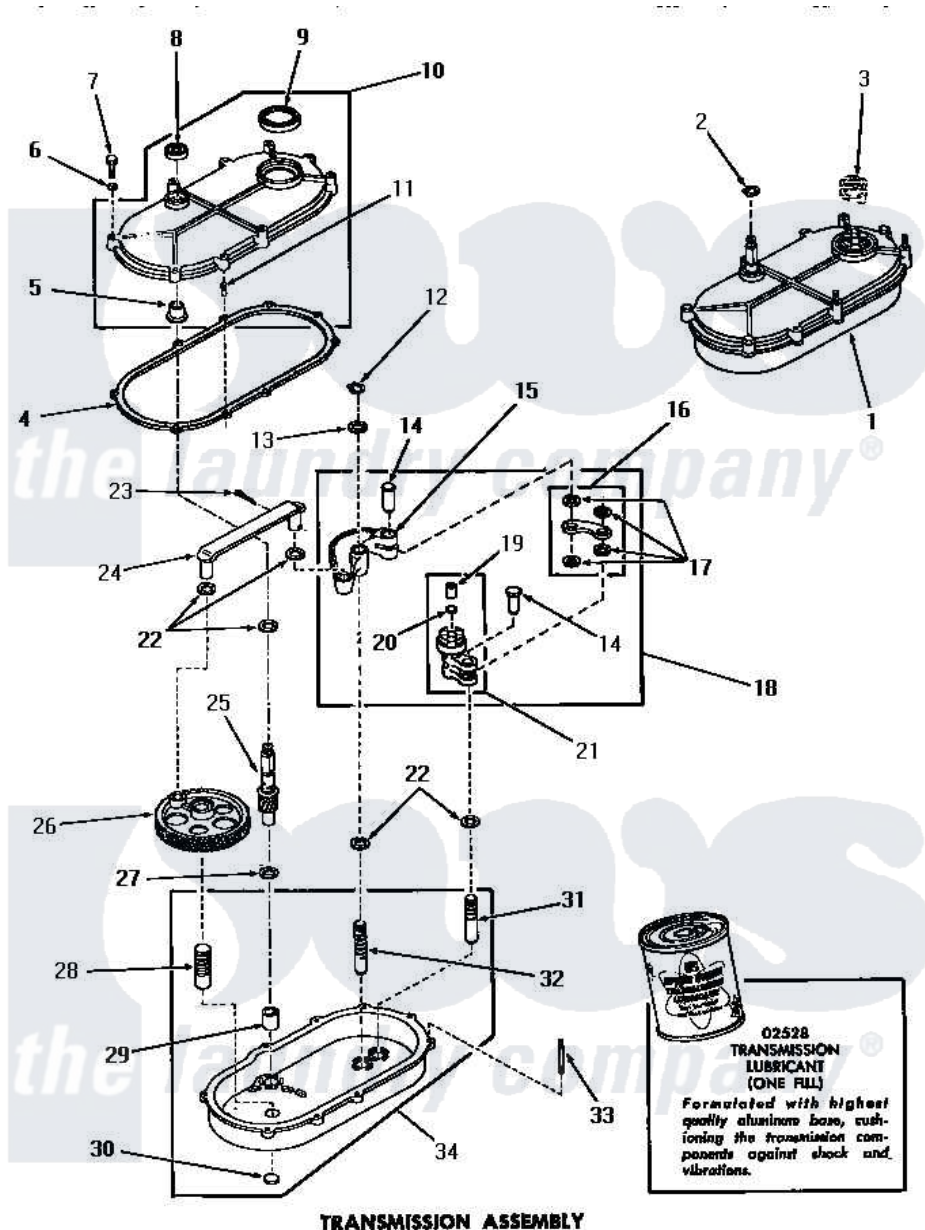

Amana DA3100 22 - TRANSMISSION ASSY

TRANSMISSION ASSEMBLY

Amana [Residential Amana DA3100 Washer Parts](#) Parts Diagram 22 - TRANSMISSION ASSY
 Click on the part number to view part

Item	Original Part Number	Replaced By	Status	Part Description
1	23828			Assembly, Transmission
2	23751			Ring, Retaining
3	Y00000000		Not Available	SEE NOTE SHIFT CLUTCH
4	20059			Gasket
5	20082			Bearing
6	03189			LoCkwasher, 1/4 Std-C P
7	20257		Not Available	SCREW, 1/4-20 X 1-1/4 H
8	20200			Seal
9	20199			Seal
10	20216		Not Available	ASSY, TRANSMISSION COVE
11	20197		Not Available	DOWEL PIN
12	23751			Ring, Retaining
13	20212	35092		Washer, 3628id X 1.00 X .056
14	01690			Pin, Link
15	05005	05005P		Assembly
16	Y04999		Not Available	LINK

17	20212	35092	Washer, 3628id X 1.00 X .056
18	20220		Assembly, Rocker Arm
19	01711	Not Available	BEARING
20	Y02479		Disc, Expansion
21	20219	30927P	Assembly Clutch Arm
22	01791		Washer, .626 X 1.125 X1
23	02578		Pin, Cotter
24	03969	03969P	Rod Connecting
25	23645		Pinion
26	02175	Not Available	GEAR,CRANK
27	20198	41813	Csa 20198 20 4w 19 Deg Cc
28	03477	Not Available	PIN
29	01993		Bearing, 7/8odx5/8id
30	Y02769		Disc
31	01688	Not Available	PIN
32	24817	Not Available	PIN,ROCKER ARM
33	20155	Not Available	STUD,DOUBLE END 1/4-20
34	23927	Not Available	ASSY,TRANSMISSION xREPLACE
NI	02528	02528P	Grease Transmission Mobil 209