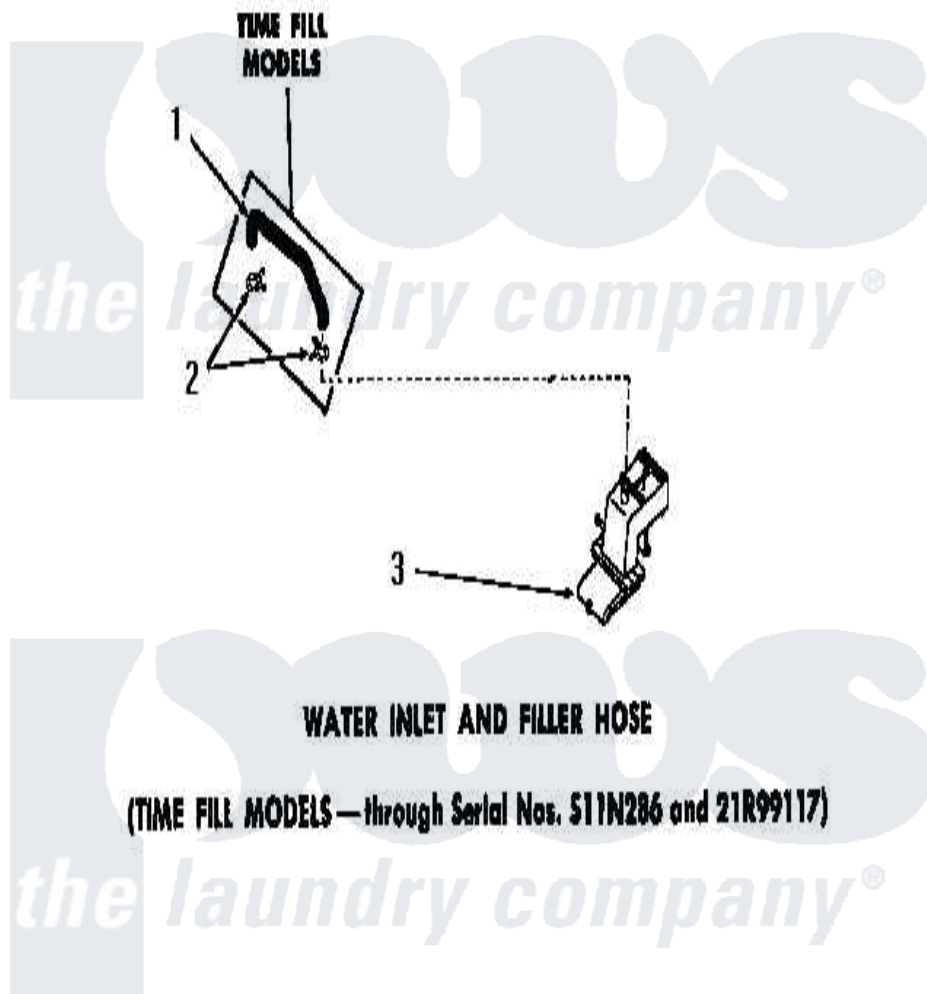

Amana DA3100 23 - WATER INLET & FILLER HOSE

[Amana Residential Amana DA3100 Washer Parts](#) Parts Diagram 23 - WATER INLET & FILLER HOSE
 Click on the part number to view part

Item	Original Part Number	Replaced By	Status	Part Description
"	NOTE:		Not Available	ALTHOUGH THESE MIXING VALVES DIFFER IN APPEARANCE, THEY ARE COMPLETELY INTERCHANGEABLE, AS COMPLETE ASSEMBLIES, WHEN IDENTIFIED BY THE SAME PART NUMBER. USE C
1	23411			Hose, Filler xReplace
2	80479		Not Available	HOSE CLAMP
3	23327			Assembly, Water Inlet