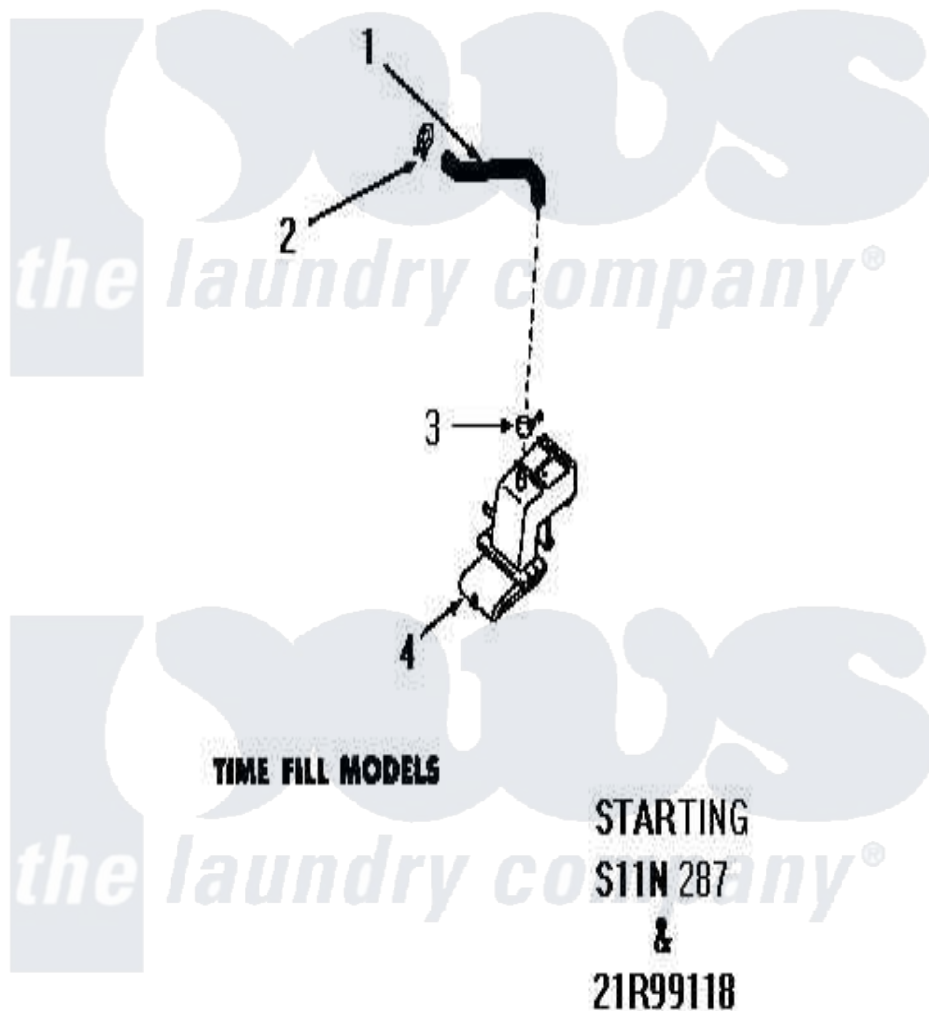

# Amana DA3100 24 - WATER INLET & FILLER HOSE

[Amana Residential Amana DA3100 Washer Parts](#) Parts Diagram 24 - WATER INLET & FILLER HOSE  
[Click on the part number to view part](#)

Item	Original Part Number	Replaced By	Status	Part Description
1	<a href="#">25822</a>			Hose, Filler
2	80479		Not Available	HOSE CLAMP
3	25988	<a href="#">596669</a>		Clamp, Manifold
4	<a href="#">23327</a>			Assembly, Water Inlet