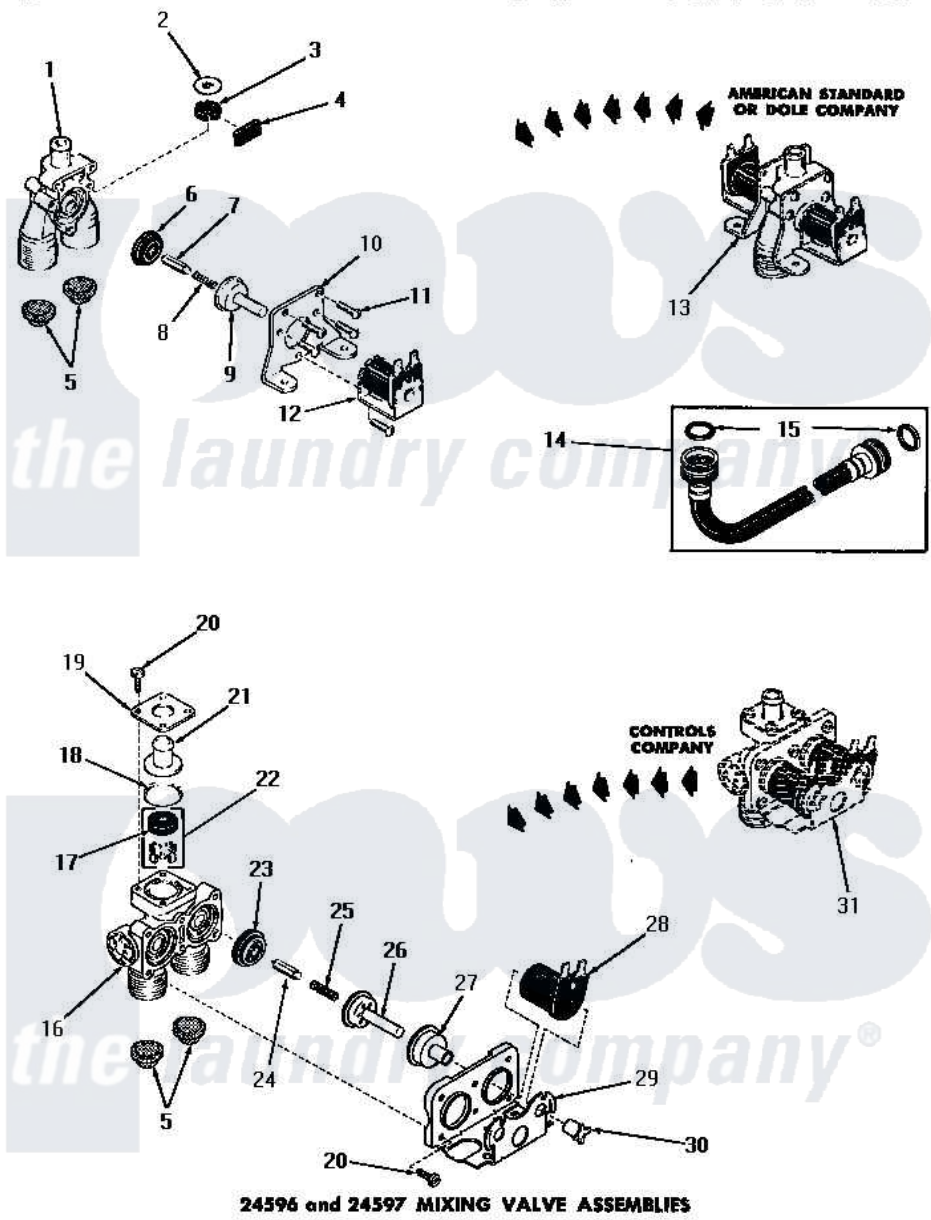

Amana DA3101 01 - 24596 & 24597 MIXING VALVE ASSEMBLIES

24596 and 24597 MIXING VALVE ASSEMBLIES

Amana [Residential Amana DA3101 Washer Parts](#) Parts Diagram 01 - 24596 & 24597 MIXING VALVE ASSEMBLIES
 Click on the part number to view part

Item	Original Part Number	Replaced By	Status	Part Description
1	20678		Not Available	BODY, VALVE
2	23224G		Not Available	DIFFUSER
3	21187C		Not Available	REGULATOR, FLOW
"	23224C			Regulator, Flow
4	21561D		Not Available	PLUG
5	20181-0		Not Available	INLET SCREEN
6	23224F		Not Available	DIAPHRAGM
7	23224D			Armature
8	23224E		Not Available	SPRING
9	23224B		Not Available	GUIDE
10	21561E		Not Available	MOUNTING BRACKET
11	21561G		Not Available	ROUND HEAD SCREW
12	21714A		Not Available	SOLENOID
13	Y00000000		Not Available	SEE NOTE MIXING VALVE ASSEMBLY
14	20241	EZ20241		20 x 24 x 1 Filter 1 Metal Side
15	20290	Y013783		Washer, Inlet Hose

16	24596Q	Not Available	VALVE BODY
17	Y00000000	Not Available	SEE NOTE INSTALL WITH CONCAVE SURFACE DOWN TOWARD VALVE BODY
18	24596L	Not Available	OUTLET FITTING GASKET
19	24596N	Not Available	OUTLET FITTING PLATE
20	24596P	Not Available	SCREW
21	24596M	Not Available	OUTLET FITTING
22	24596J	Not Available	REGULATOR, FLOW
"	24597J	Not Available	FLOW REGULATOR
23	24596H	Not Available	DIAPHRAGM
24	24596G	Not Available	ARMATURE
25	24596F	Not Available	SPRING
26	24596E	Not Available	GUIDE
27	24596D	Not Available	GUIDE SLEEVE
28	24596A	Not Available	SOLENOID
29	24596C	Not Available	MOUNTING BRACKET
30	24596B	Not Available	SOLENOID SLEEVE
31	Y00000000	Not Available	SEE NOTE MIXING VALVE ASSEMBLY