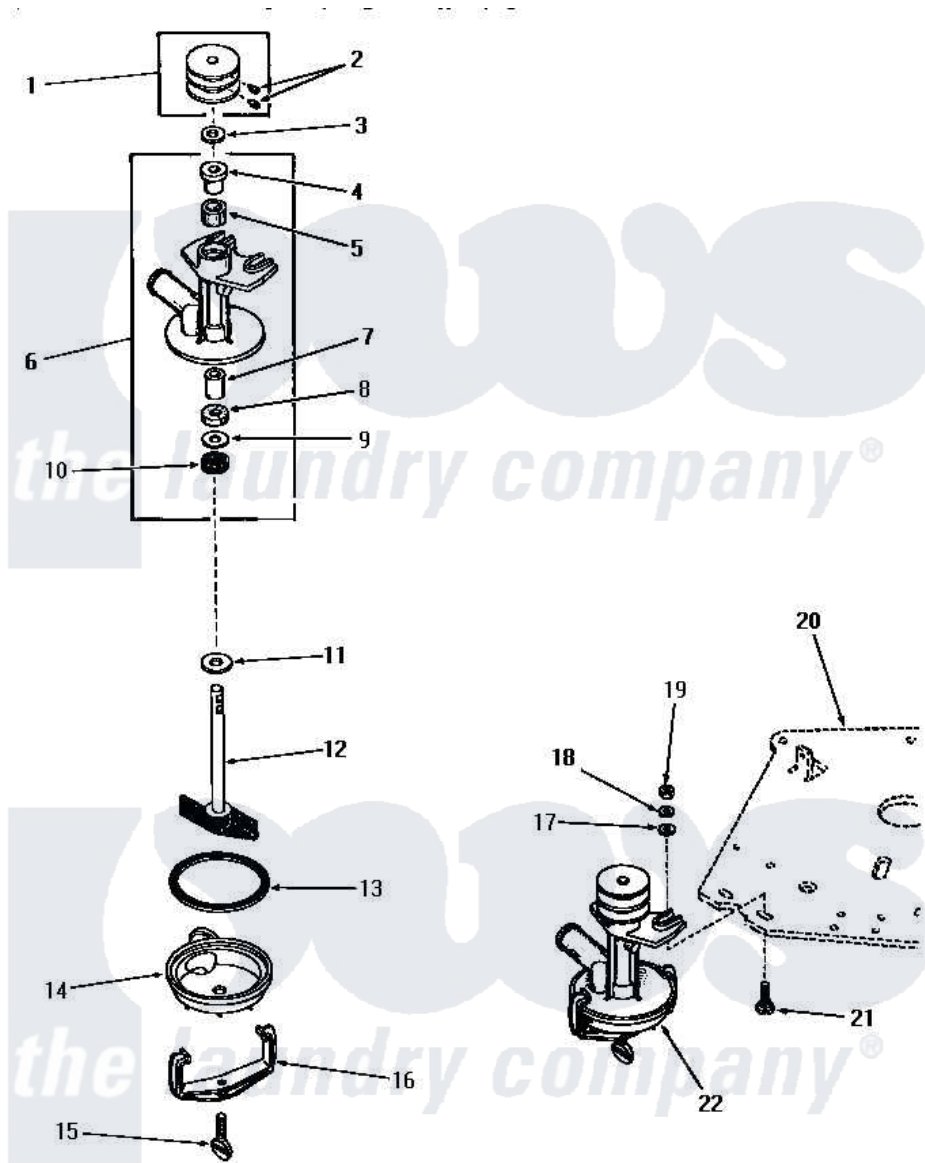

Amana DA3101 02 - 25178 PUMP ASSY

25178 PUMP ASSEMBLY

Amana [Residential Amana DA3101 Washer Parts](#) Parts Diagram 02 - 25178 PUMP ASSY
 Click on the part number to view part

Item	Original Part Number	Replaced By	Status	Part Description
1	23770		Not Available	ASSY,PULLEY
2	02771			Screw, 1/4-20 x 3/8 Hex S
3	20098			Washer, .440idx7/8odx1/
4	20072			Bearing
5	26479			Wick
6	20763		Not Available	PUMP BODY
7	20071			Bearing
8	20094			Packing Material
9	20093			Washer, 29/64 ID x 63/64 OD
10	20095			Seal
11	20099			Washer, .440idx1.125odx
12	04372		Not Available	ASSY,IMPELLER
13	20097		Not Available	GASKET
14	04316		Not Available	BOTTOM,PUMP
15	20161			Screw, 5/16-18 X 1-1/16
16	20066			Clamp, Pump

17	20176		Washer, .2656 ID x 9/16 OD
18	03189		LoCkwasher, 1/4 Std-C P
19	20275	27001225	Nut, Jam Mid Lock 1/4-20
20	Y00000000	Not Available	SEE NOTE MOUNTING PLATE
21	24390		Bolt
22	25178	Not Available	ASSY,PUMP