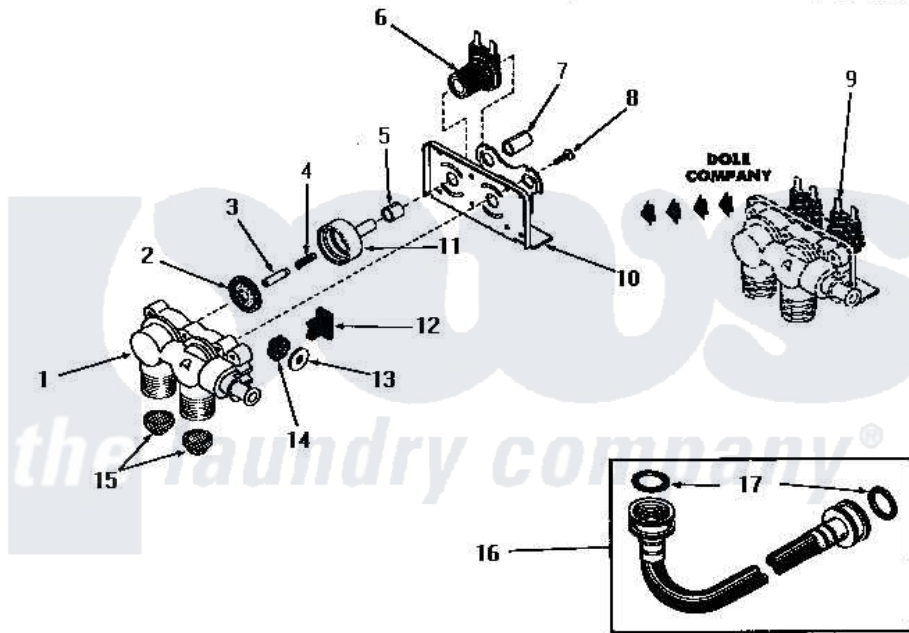

Amana DA3101 03 - 25832 & 25833 MIXING VALVE ASSEMBLIES

25832 and 25833 MIXING VALVE ASSEMBLIES

Amana [Residential Amana DA3101 Washer Parts](#) Parts Diagram 03 - 25832 & 25833 MIXING VALVE ASSEMBLIES
 Click on the part number to view part

Item	Original Part Number	Replaced By	Status	Part Description
1	24125			Body, Valve
2	24134		Not Available	DIAPHRAGM
3	24132		Not Available	ARMATURE
4	24131		Not Available	SPRING
5	24129		Not Available	SLEEVE, SHORT
6	24126	33930		Valve, Mixing
7	24128		Not Available	SLEEVE, LONG
8	25817C		Not Available	SCREW
9	Y00000000		Not Available	SEE NOTE MIXING VALVE ASSEMBLY
10	Y24127		Not Available	MOUNTING BRACKET
11	24130			Guide, Armature
12	Y24135		Not Available	PLUG, FLOW REGULATOR
13	23224G		Not Available	DIFFUSER
14	23224C			Regulator, Flow
"	21187C		Not Available	REGULATOR, FLOW
15	24122	22002960		Strainer, Washer Inlet

16	20241	EZ20241	20 x 24 x 1 Filter 1 Metal Side
17	20290	Y013783	Washer, Inlet Hose
18	24123	Not Available	VALVE BODY
"	Y24124	Not Available	VALVE BODY
19	25817K	Not Available	DIAPHRAGM
20	25817H	Not Available	ARMATURE
21	25817F	Not Available	ARMATURE GUIDE
22	25817D	Not Available	SLEEVE ADAPTER
23	24596A	Not Available	SOLENOID
24	25817M	Not Available	SOLENOID PLUG
25	25817G	Not Available	SPRING
26	25817E	Not Available	SLEEVE, GUIDE xREPLACE
27	25817B	Not Available	MOUNTING BRACKET
28	Y00000000	Not Available	SEE NOTE MIXING VALVE ASSEMBLY