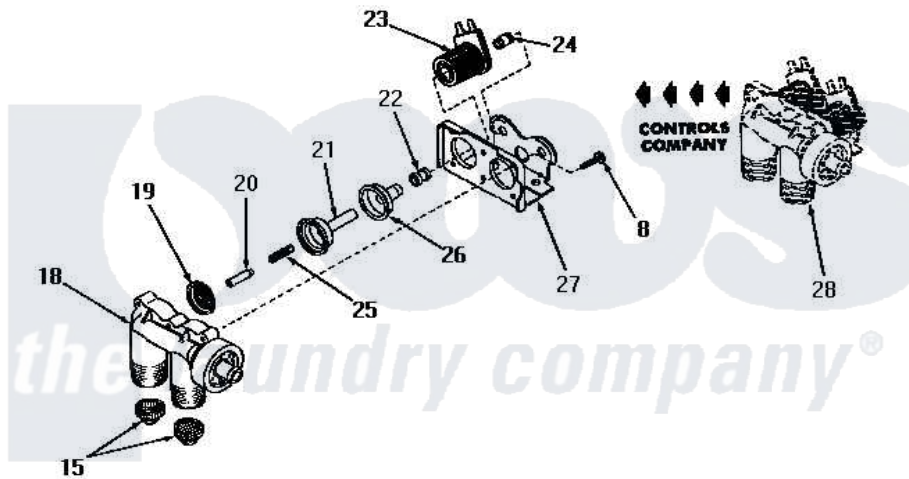

Amana DA3101 03 - 25832 & 25833 MIXING VALVE ASSEMBLIES

25832 and 25833 MIXING VALVE ASSEMBLIES

Amana [Residential Amana DA3101 Washer Parts](#) Parts Diagram 03 - 25832 & 25833 MIXING VALVE ASSEMBLIES
 Click on the part number to view part

Item	Original Part Number	Replaced By	Status	Part Description
1	24125			Body, Valve
2	24134		Not Available	DIAPHRAGM
3	24132		Not Available	ARMATURE
4	24131		Not Available	SPRING
5	24129		Not Available	SLEEVE, SHORT
6	24126	33930		Valve, Mixing
7	24128		Not Available	SLEEVE, LONG
8	25817C		Not Available	SCREW
9	Y00000000		Not Available	SEE NOTE MIXING VALVE ASSEMBLY
10	Y24127		Not Available	MOUNTING BRACKET
11	24130			Guide, Armature
12	Y24135		Not Available	PLUG, FLOW REGULATOR
13	23224G		Not Available	DIFFUSER
14	23224C			Regulator, Flow
"	21187C		Not Available	REGULATOR, FLOW
15	24122	22002960		Strainer, Washer Inlet

16	20241	EZ20241	20 x 24 x 1 Filter 1 Metal Side
17	20290	Y013783	Washer, Inlet Hose
18	24123	Not Available	VALVE BODY
"	Y24124	Not Available	VALVE BODY
19	25817K	Not Available	DIAPHRAGM
20	25817H	Not Available	ARMATURE
21	25817F	Not Available	ARMATURE GUIDE
22	25817D	Not Available	SLEEVE ADAPTER
23	24596A	Not Available	SOLENOID
24	25817M	Not Available	SOLENOID PLUG
25	25817G	Not Available	SPRING
26	25817E	Not Available	SLEEVE, GUIDE xREPLACE
27	25817B	Not Available	MOUNTING BRACKET
28	Y00000000	Not Available	SEE NOTE MIXING VALVE ASSEMBLY