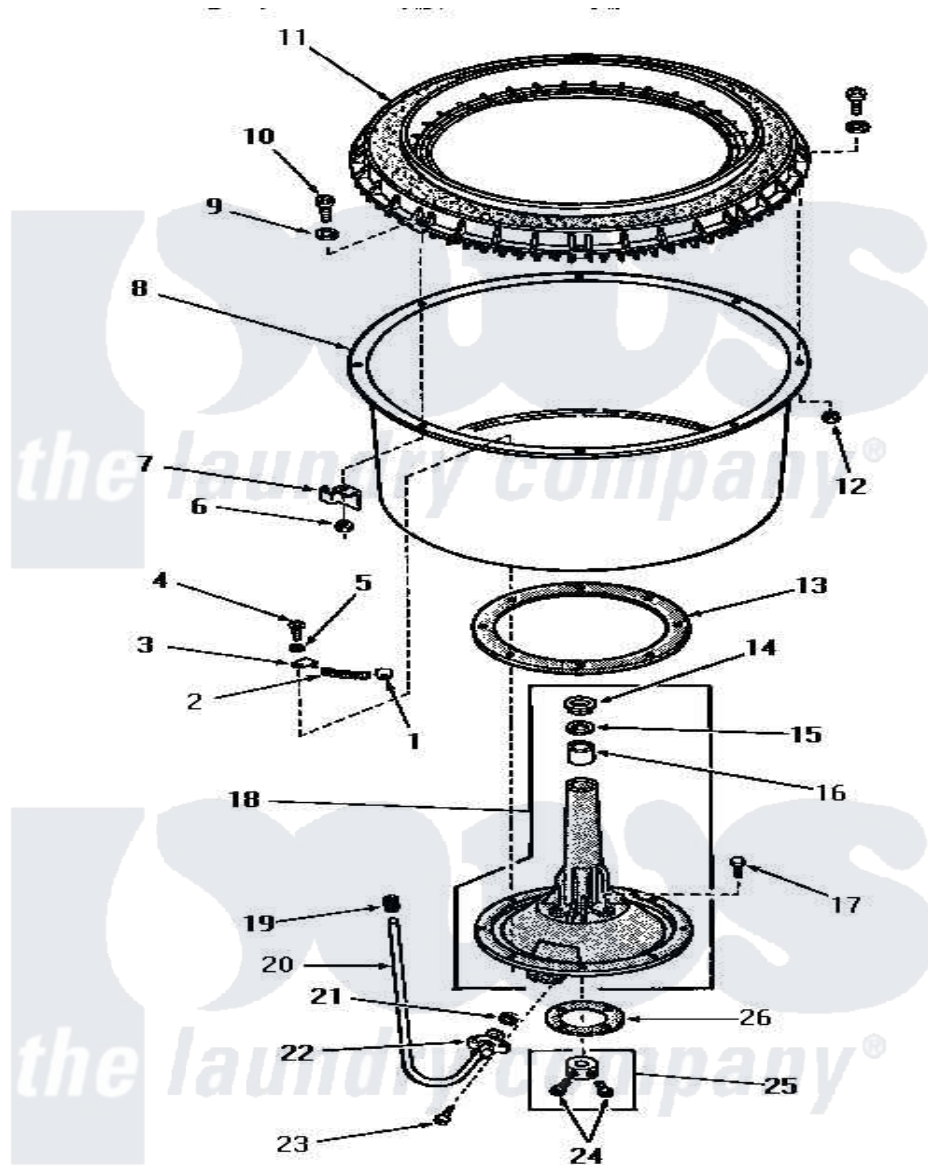

# Amana DA3101 05 - AGITATOR POST & SPIN TUB

## AGITATOR POST AND SPIN TUB

Amana [Residential Amana DA3101 Washer Parts](#) Parts Diagram 05 - AGITATOR POST & SPIN TUB  
 Click on the part number to view part

Item	Original Part Number	Replaced By	Status	Part Description
1	<a href="#">22446</a>			Clip
2	<a href="#">22144</a>			Spring
3	<a href="#">22447</a>			Clip
4	<a href="#">20260</a>			Screw, 5/16-18 X 3/4 RD
5	20121		Not Available	GASKET
6	<a href="#">26678</a>			Nut, Self-Locking
7	<a href="#">22025</a>			Bracket
8	22382		Not Available	TUB,SPIN
9	<a href="#">25100</a>			Washer, 17/64 ID x 1/2 OD
10	25251	<a href="#">EZ25251</a>		25 x 25 x 1 Filter 1 Metal Side
11	24931		Not Available	BALANCE RING
12	<a href="#">25250</a>			Nut, 1/4-20 Hex Nyllock
13	<a href="#">20122</a>			Gasket
14	<a href="#">23685</a>			Bearing
15	<a href="#">23684</a>			Seal
16	<a href="#">23686</a>			Bearing

17	<a href="#">20261</a>		Screw, Cap
18	23993	Not Available	ASSY,CENTER COLUMN
19	<a href="#">22351</a>		Sleeve
20	<a href="#">22359</a>		Tube, Sediment
21	<a href="#">20110</a>		Gasket
22	<a href="#">26046</a>		Bracket, Sediment Tube
23	20852	Not Available	SCREW,10-24 X 1/2 HEX
24	23481	<a href="#">02422</a>	Screw, 1/4-20 X 1/2 HeX
25	<a href="#">20377</a>		Collar Assembly
26	<a href="#">20120</a>		Gasket