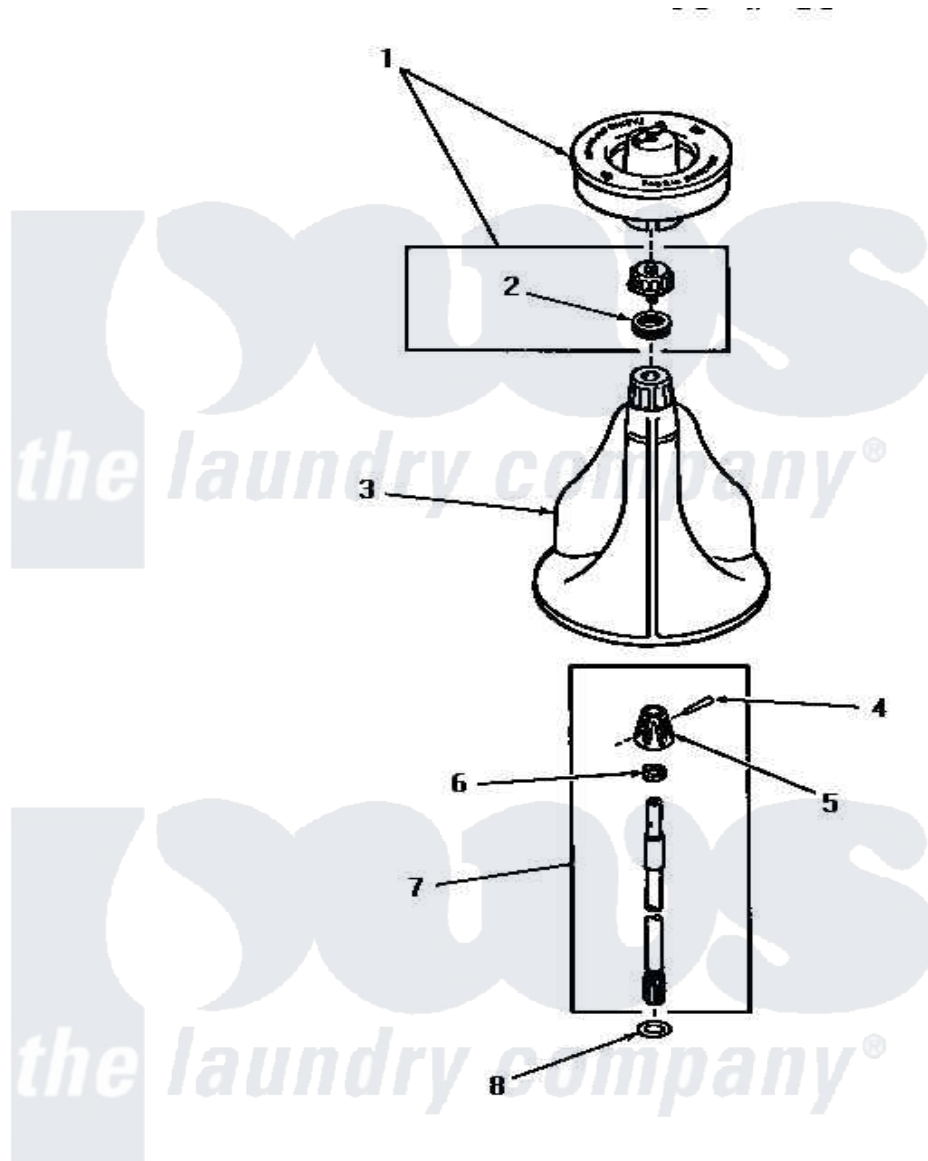

Amana DA3101 06 - AGITATOR, SHAFT & FABRIC SOFTENER DISP

AGITATOR, SHAFT AND FABRIC SOFTENER DISPENSER

Amana Residential Amana DA3101 Washer Parts Parts Diagram 06 - AGITATOR, SHAFT & FABRIC SOFTENER DISP
 Click on the part number to view part

Item	Original Part Number	Replaced By	Status	Part Description
1	26014			Assembly, Cap And Ring-Agitator
2	20136			Ring
3	26006			Assembly, Agitator
4	20243			Pin, Taper
5	20056		Not Available	BLOCK, DRIVE
6	20057	222T017P01		Washer FIB 21/32 ID X 1156 OD X 1/8
7	21751	21751P		Assyshaft
8	22135			Washer