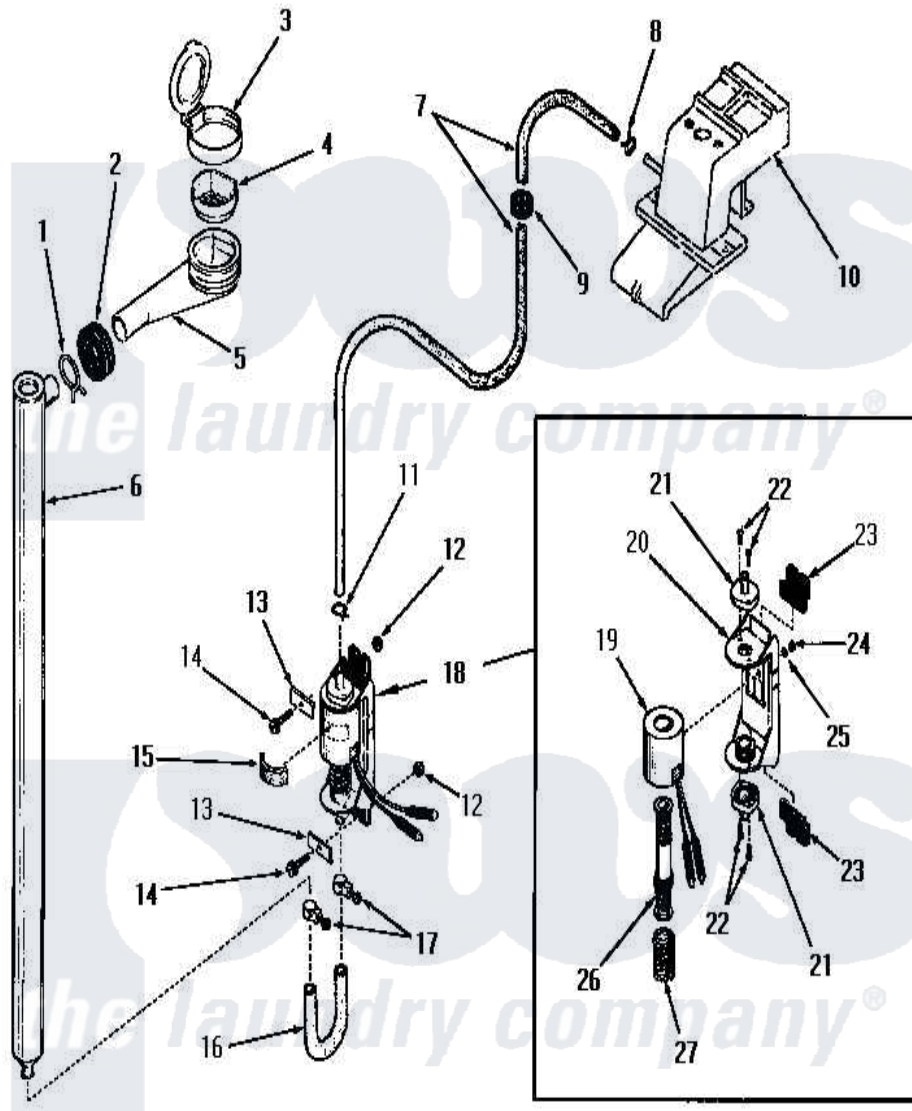

Amana DA3101 07 - BLEACH DISPENSER

BLEACH DISPENSER

Amana [Residential Amana DA3101 Washer Parts](#) Parts Diagram 07 - BLEACH DISPENSER
 Click on the part number to view part

Item	Original Part Number	Replaced By	Status	Part Description
1	Y03640		Not Available	CLAMP
2	20118		Not Available	GROMMET,1982 INV
3	22484		Not Available	BLEACH LID
4	21984			Cover, Dispenser
5	22377		Not Available	DISPENSER xREPLACE
6	22303		Not Available	TUBE,BLEACH
7	22300		Not Available	HOSE
8	23410		Not Available	HOSE CLAMP
9	22299		Not Available	GROMMET
10	Y00000000		Not Available	SEE NOTE WATER INLET
11	22295		Not Available	HOSE CLAMP
12	22001			Nut, 10-24 Nylon Hex BR
13	Y22287		Not Available	BLEACH PUMP BRACKET
14	25989		Not Available	HEX HEAD SCREW
15	25220		Not Available	BUMPER
16	22302		Not Available	HOSE

17	24904	Not Available	CLAMP
18	22337		Pump, Bleach
19	22337B	Not Available	COIL AND FRAME
20	22337A	Not Available	BASE
21	22337E	Not Available	HOSE CONNECTOR
22	51356	Not Available	SCREW,6-32 X 5/16 RD H
23	22337F	Not Available	ISOLATION MOUNT
24	22337G	Not Available	NUT
25	21735	Not Available	LOCKWASHER,No.10 INTSHKP
26	22337C	Not Available	ARMATURE AND VALVE
27	22337D	Not Available	SPRING