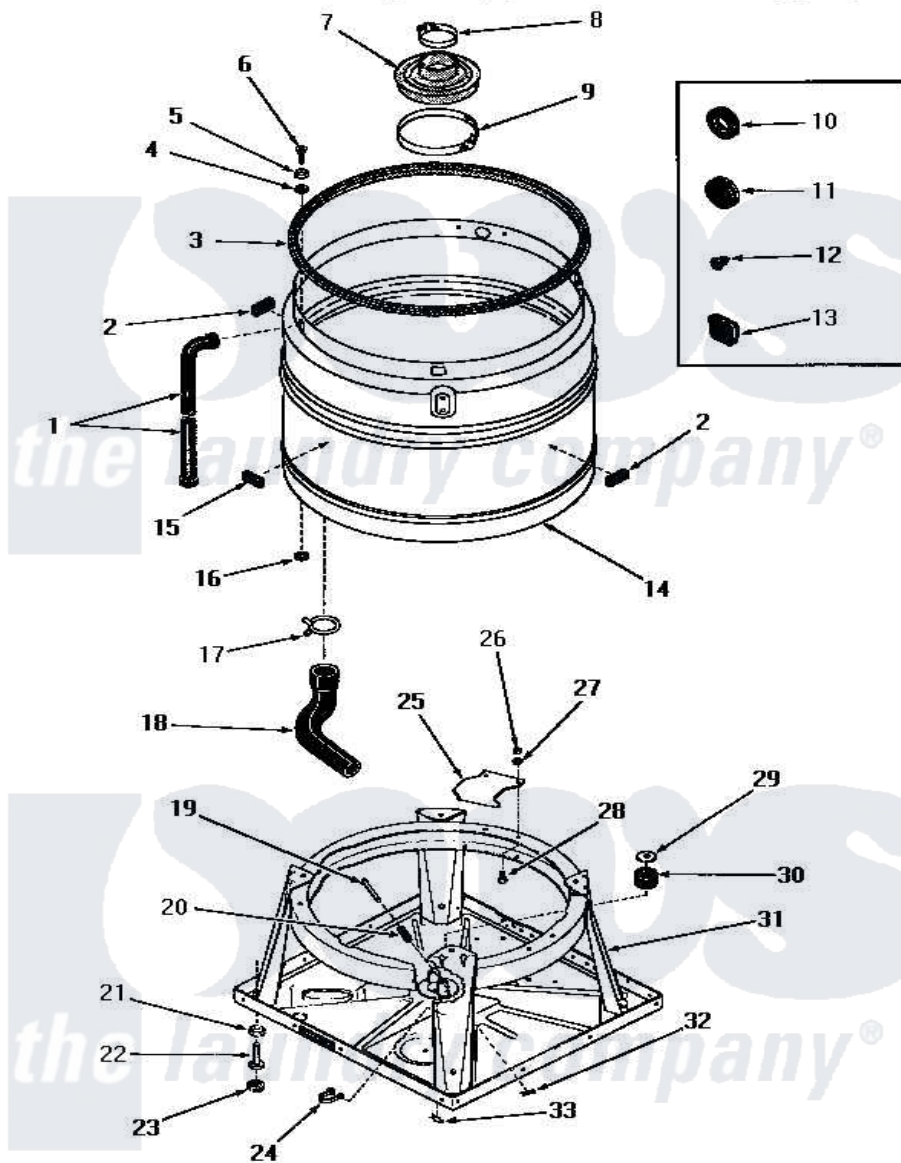

Amana DA3101 08 - BOOT, CHASSIS & DRAIN TUB

BOOT, CHASSIS AND DRAIN TUB

Amana [Residential Amana DA3101 Washer Parts](#) Parts Diagram 08 - BOOT, CHASSIS & DRAIN TUB
 Click on the part number to view part

Item	Original Part Number	Replaced By	Status	Part Description
1	22818		Not Available	HOSE
2	23258			Pad, Bumper
3	21233		Not Available	GASKET
4	20112			Grommet
5	20111			Washer
6	20259		Not Available	SCREW
7	20129		Not Available	BOOT
8	20107			Upper Clamp
9	20108	F200201		Clamp Hose #56
10	20118		Not Available	GROMMET,1982 INV
11	20305	20-305		Sizzle Do Not Ship Ups
12	21393	21-393		Piezo Sounder
13	21651			Grommet
14	25983			Drain Tub, Shur-Fil
15	23257		Not Available	PAD,BUMPER
16	20115			Grommet

17	10180		Not Available	CLAMP
18	25112			Hose
19	Y22693		Not Available	HOLD-DOWN PIN
20	Y22690		Not Available	FERRULE
21	Y21899	40038101		Nut, Leg
22	20409	22003428		Leg, Adjustable
23	21749	40016001		Foot, Rubber
24	22837		Not Available	STRAP,WIRE
25	21905			Plate, Snubber
26	20275	27001225		Nut, Jam Mid Lock 1/4-20
27	03189			LoCkwasher, 1/4 Std-C P
28	02422			Screw, 1/4-20 X 1/2 HeX
29	20162		Not Available	SPACER
30	20195		Not Available	GROMMET
31	26028			Assembly, Chassis xReplace
32	Y22689		Not Available	PIN CLIP
33	26012	2-6012		Blower Wheel