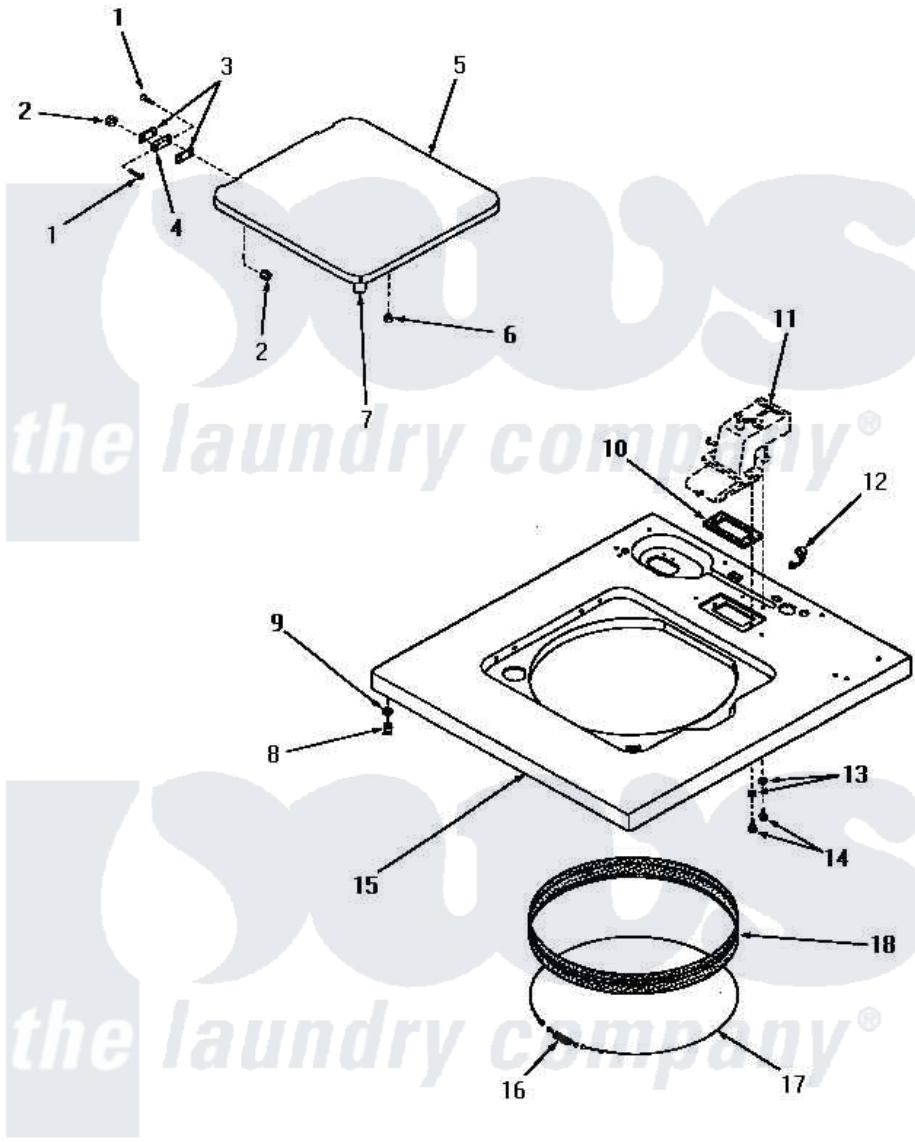

Amana DA3101 09 - CABINET TOP & LOADING DOOR

CABINET TOP AND LOADING DOOR

Amana [Residential Amana DA3101 Washer Parts](#) Parts Diagram 09 - CABINET TOP & LOADING DOOR
 Click on the part number to view part

Item	Original Part Number	Replaced By	Status	Part Description
1	22649			Screw, 8-32 X 13/32 FI
2	21752			Nut, 8-32 Hex BriLock
3	21584			Gasket
4	21583			Hinge
5	22271W		Not Available	LOADING DOOR, WHITE
"	22271A		Not Available	LOADING DOOR, AVOCADO
"	22271H		Not Available	LOADING DOOR, HARVEST GOLD
"	22271C		Not Available	LOADING DOOR, COPPERTONE
6	21176			Bumper
7	25217	R0603504		Actuator, Door Switch
8	23007		Not Available	CAGED NUT
9	24861		Not Available	LOCKWASHER, .448X.789SH
10	23255		Not Available	GASKET
11	Y00000000		Not Available	SEE NOTE WATER INLET
12	21603	211881		Grommet, Cord Part Not Used-

12	21903	211001	Gas Models Only
13	20493		Washer, 11/64 ID x 3/8 OD
14	52150	489464	Screw
15	24349A	Not Available	CABINET TOP, AVOCADO
"	25829W	Not Available	CABINET TOP, WHITE
"	24349C	Not Available	CABINET TOP, COPPERTONE
"	25829C	Not Available	CABINET TOP, COPPERTONE
"	25829H	Not Available	CABINET TOP, HARVEST GOLD
"	25829A	Not Available	CABINET TOP, AVOCADO
"	24349W	Not Available	CABINET TOP, W
"	24349H	Not Available	CABINET TOP, HARVEST GOLD
16	20791	Not Available	SPRING
17	22352	Not Available	RETAINER,WIRE
18	25277		Guard, Rim