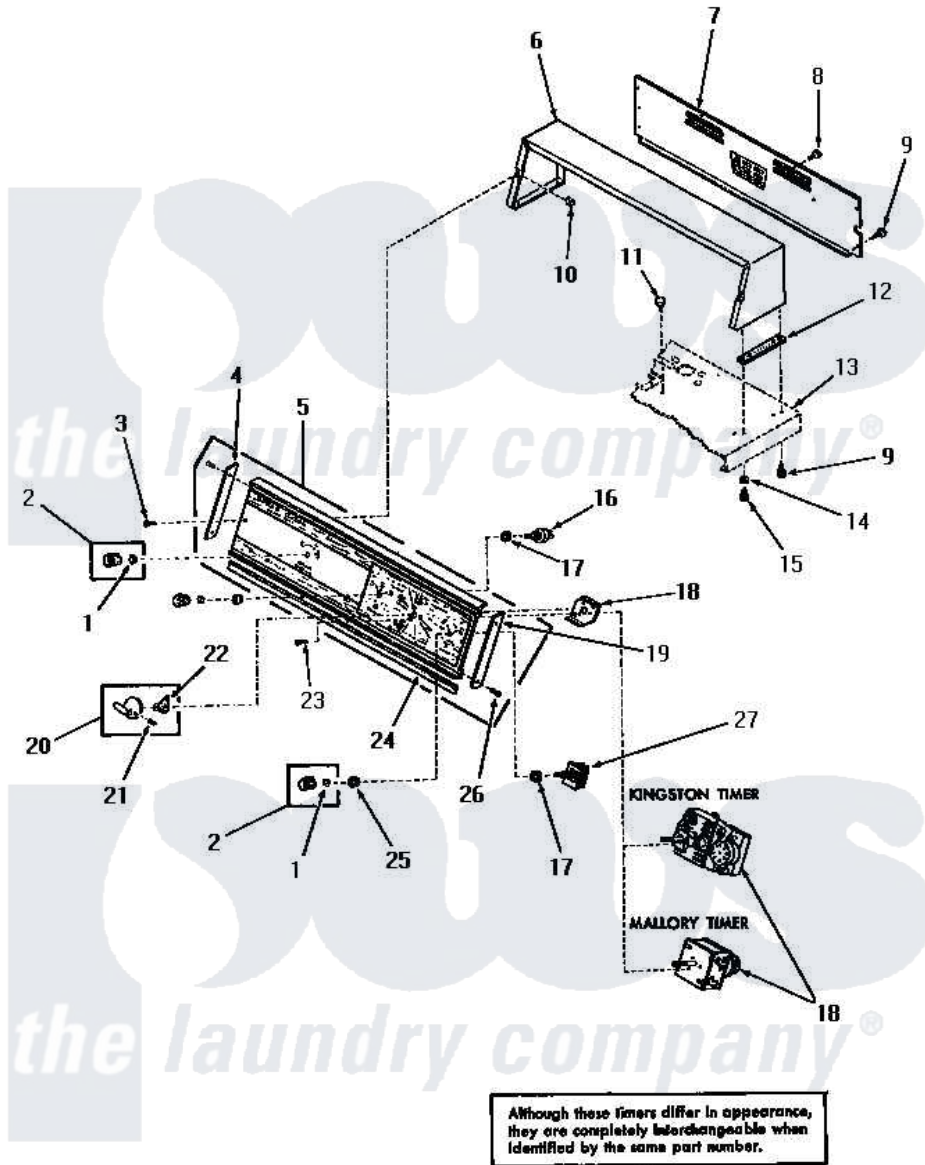

Amana DA3101 10 - CONTROL PANEL, CONTROL HOOD & CONTROLS

CONTROL PANEL, CONTROL HOOD AND CONTROLS

Amana [Residential Amana DA3101 Washer Parts](#) Parts Diagram 10 - CONTROL PANEL, CONTROL HOOD & CONTROLS

[Click on the part number to view part](#)

Item	Original Part Number	Replaced By	Status	Part Description
1	22244		Not Available	CLIP,C xREPLACE
2	22245		Not Available	xREPLACE
3	25232		Not Available	SCREW,8AB-18X7/8 OVAL
4	25072		Not Available	END CAP, LEFT
5	25185		Not Available	CONTROL PANEL ASSEMBLY
6	22881W		Not Available	CONTROL HOOD, WHITE
"	22881H		Not Available	CONTROL HOOD, HARVEST GOLD
"	22881A		Not Available	CONTROL HOOD, AVOCADO
7	22890GR		Not Available	CONTROL HOOD REAR COVER, GRAY
8	23222	3177991		Screw
9	25724		Not Available	HEX HEAD SCREW
10	54038			NUt, Speed U-Type
11	21393	21-393		Piezo Sounder
12	23028		Not Available	GASKET,CONTROL BOX

12	23028	Not Available	END
13	Y00000000	Not Available	SEE NOTE CABINET TOP
14	20493		Washer, 11/64 ID x 3/8 OD
15	52150	489464	Screw
16	21300	Not Available	SWITCH,TEMPERATURE
18	24828	Not Available	TIMER
"	25966	Not Available	SPACER,TIMER
19	25073	Not Available	END CAP, RIGHT
20	24858	Not Available	ASSY,KNOB-TIMER
21	25285	Not Available	SETSCREW
22	24857	Not Available	INDICATOR
23	20272	Not Available	PHILLIPS HEAD SCREW
24	25071	Not Available	GASKET
25	24205		Nut, Knurled 3/8-24
26	52864	500226	Screw, 8b-16 x 5/8 Tap