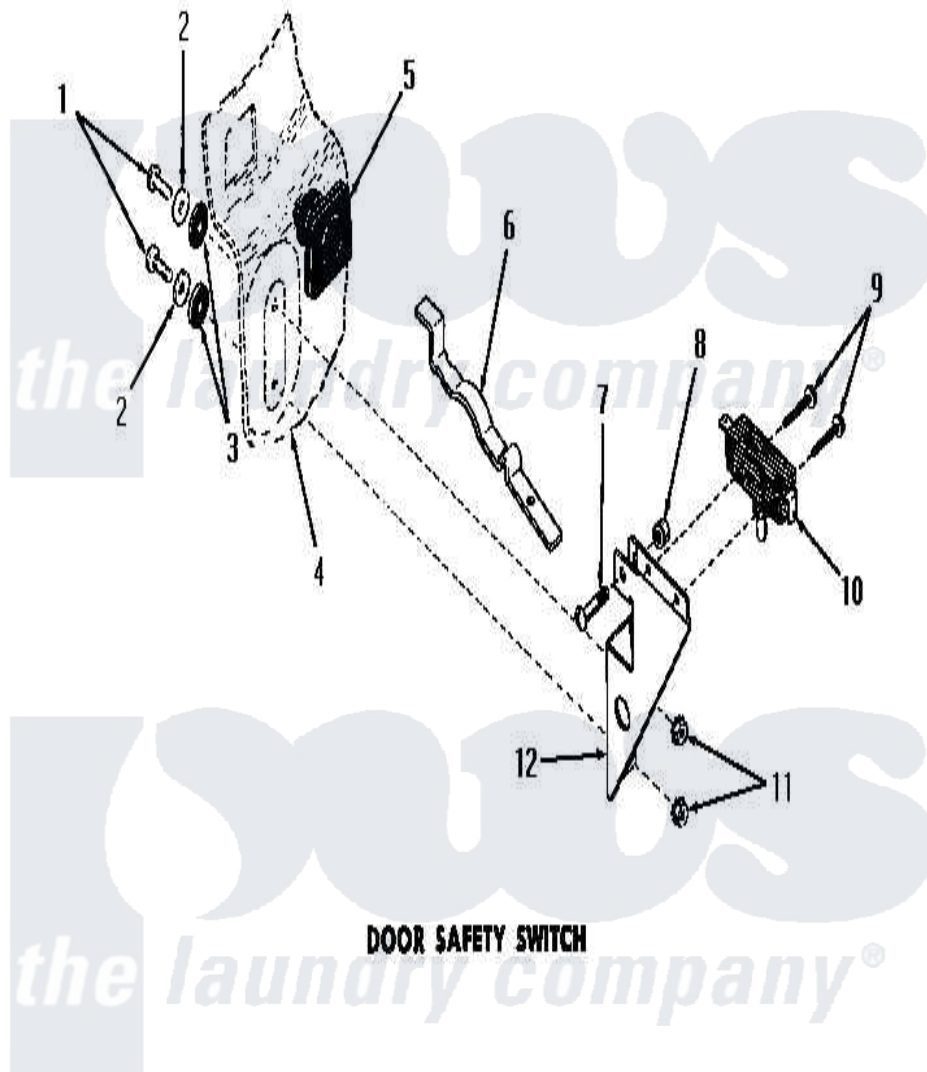

Amana DA3101 12 - DOOR SAFETY SWITCH

Amana [Residential Amana DA3101 Washer Parts](#) Parts Diagram 12 - DOOR SAFETY SWITCH
 Click on the part number to view part

Item	Original Part Number	Replaced By	Status	Part Description
1	21081			Screw, 10-24 X 1/2 RD H
2	20492	M0270504		Washer
3	02928		Not Available	WASHER
4	Y00000000		Not Available	SEE NOTE DRAIN TUB
5	23591			Diaphragm
6	23592		Not Available	ARM
7	Y02370		Not Available	SCREW, 10-24X15/16 HEX
8	22001			Nut, 10-24 Nylon Hex BR
9	51783			Screw, 6b-20 X 7/8 HeX
10	23540		Not Available	SWITCH
11	23951	M0282009		Nut
12	22783		Not Available	BRACKET