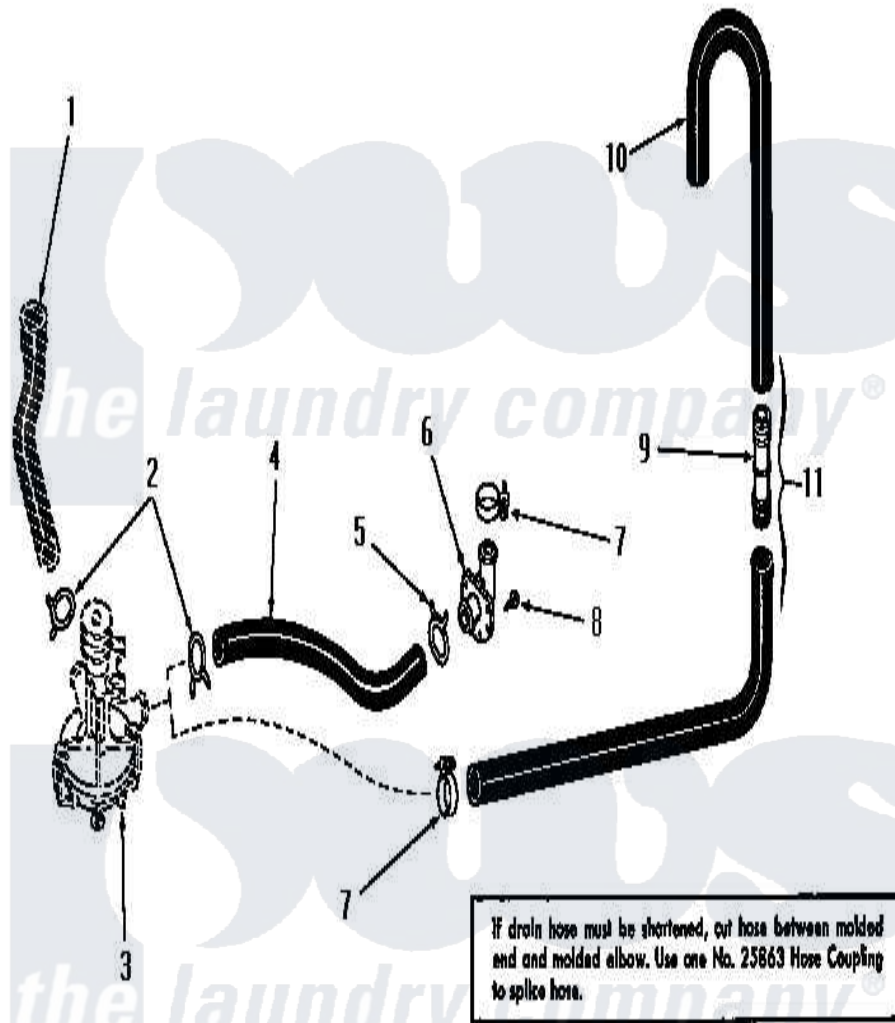

Amana DA3101 13 - DRAIN

DRAIN (Non Suds-Water Saver Models)

Amana [Residential Amana DA3101 Washer Parts](#) Parts Diagram 13 - DRAIN
 Click on the part number to view part

Item	Original Part Number	Replaced By	Status	Part Description
1	Y00000000		Not Available	SEE NOTE DRAIN TUB OUTLET HOSE
2	20210		Not Available	NO LONGER AVAILABLE
3	Y00000000		Not Available	SEE NOTE PUMP ASSEMBLY
4	21254			Hose
5	Y03698		Not Available	CLAMP xREPLACE
6	23553		Not Available	ELBOW,DRAIN HOSE-PLAST
7	20211	285655		Clamp, Hose
8	51784		Not Available	SCREW,10B-16 X 1/2 HEX
9	25863	16272		Connector, Straight
10	25182		Not Available	DRAIN HOSE
11	Y00000000		Not Available	SEE NOTE DRAIN HOSE AND HOSE COUPLING -- (SEE NOTE)