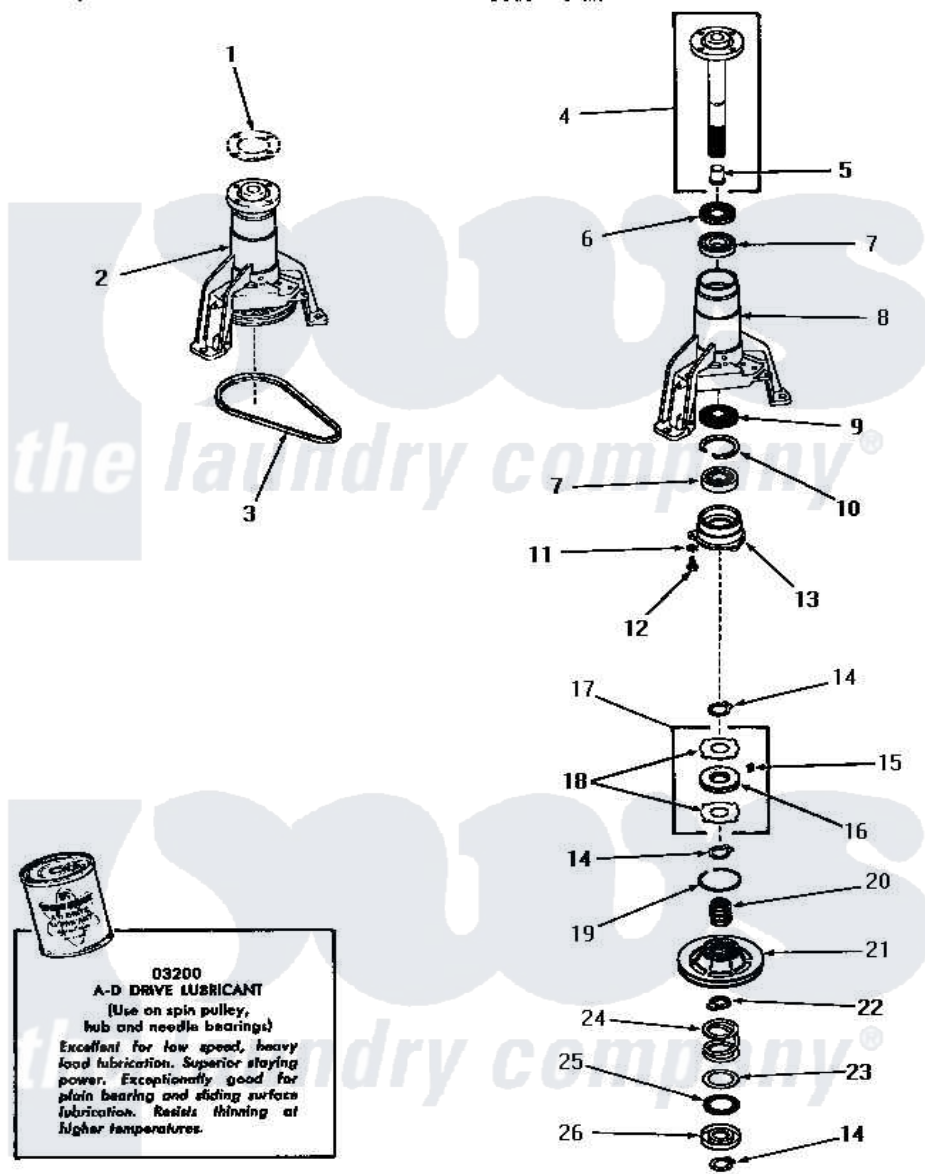

# Amana DA3101 14 - MAIN BEARING ASSY

**MAIN BEARING ASSEMBLY**

Amana [Residential Amana DA3101 Washer Parts](#) Parts Diagram 14 - MAIN BEARING ASSY  
[Click on the part number to view part](#)

Item	Original Part Number	Replaced By	Status	Part Description
1	Y00000000		Not Available	SEE NOTE GASKET
2	<a href="#">26018</a>			AsseMbly, Bearing Housing-M
3	23759		Not Available	BELT
4	<a href="#">23731</a>			Assembly, Spin Shaft
5	<a href="#">25854</a>			Bearing
6	Y21659		Not Available	SEAL
7	<a href="#">20012</a>			Bearing
8	25979		Not Available	HOUSING,MAIN BEARING
9	<a href="#">26247</a>			Slinger, Water
10	20084		Not Available	RING,RETAINING
11	<a href="#">02431</a>			Lockwasher, 1/4 Ext Shk
12	<a href="#">02422</a>			Screw, 1/4-20 X 1/2 HeX
13	<a href="#">23639</a>			Retainer
14	<a href="#">23724</a>			Ring, Retaining
15	<a href="#">24500</a>			Clip, Spring
16	<a href="#">23708</a>			Assembly, Brake Disk

17	<a href="#">24599</a>		Assembly, Brake Disk
18	23637	Not Available	DISC,BRAKE
19	Y23720	Not Available	RING,SNAP
20	23634	Not Available	HUB
21	<a href="#">24690</a>		Assembly, Spin Pulley
22	23635	Not Available	STOP
23	<a href="#">23722</a>		Race, Bearing
24	<a href="#">23723</a>		Spring
25	23721	Not Available	BEARING,NEEDLE
26	<a href="#">23640</a>		Retainer
NI	<a href="#">03200</a>		A-D Drive Lubricant