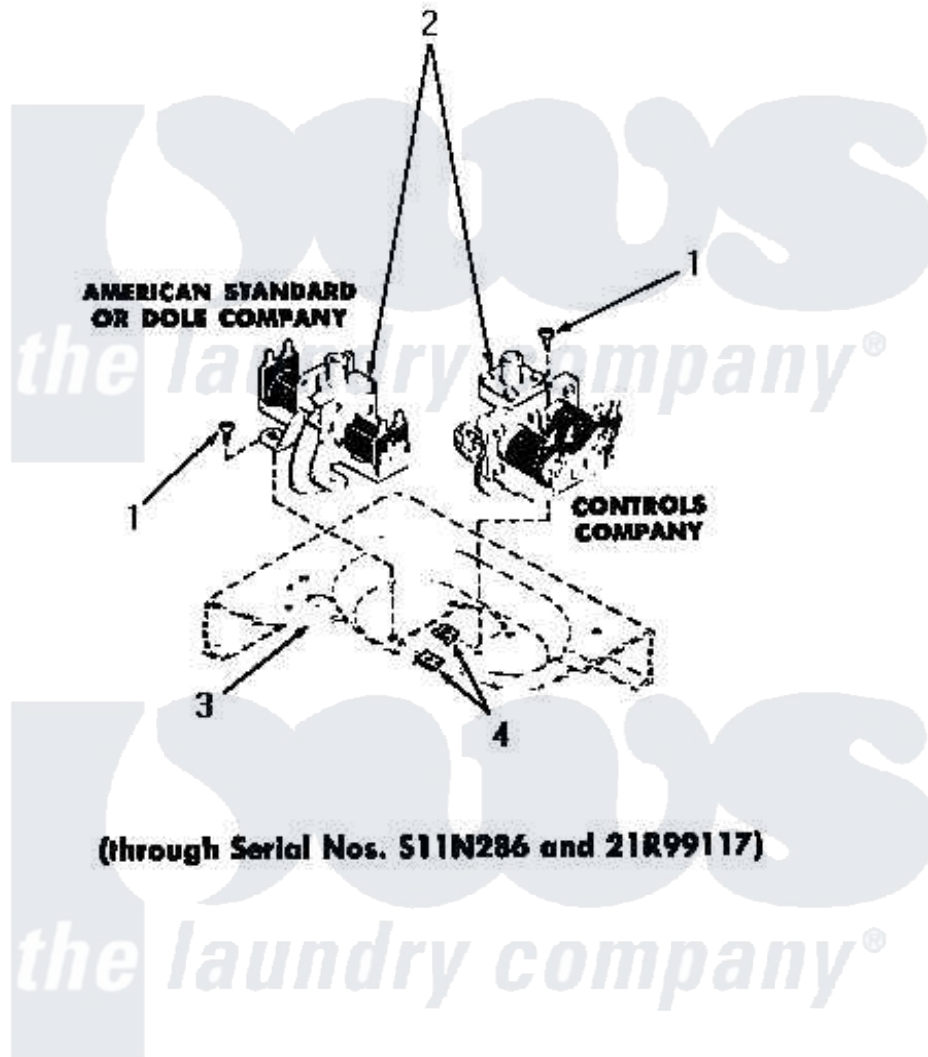

Amana DA3101 15 - MIXING VALVES

Amana [Residential Amana DA3101 Washer Parts](#) Parts Diagram 15 - MIXING VALVES
 Click on the part number to view part

Item	Original Part Number	Replaced By	Status	Part Description
1	51778			Screw, 8b-18 X 1/2 RD H
2	24596		Not Available	VALVE,MIXING
3	Y00000000		Not Available	SEE NOTE CABINET TOP
4	23277		Not Available	NUT,SPEED