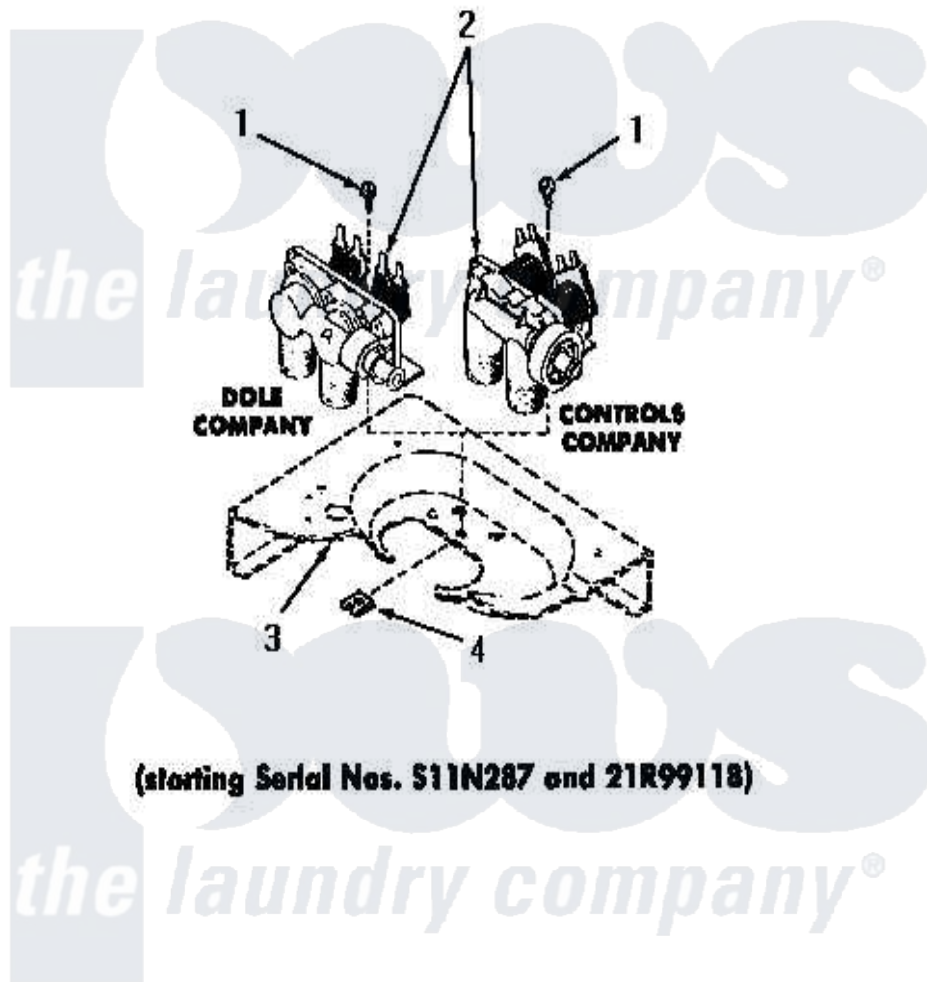

Amana DA3101 16 - MIXING VALVES

Amana [Residential Amana DA3101 Washer Parts](#) Parts Diagram 16 - MIXING VALVES
 Click on the part number to view part

Item	Original Part Number	Replaced By	Status	Part Description
1	23962	W10116760		Screw
2	25833			Valve, Mixing
3	Y00000000		Not Available	SEE NOTE CABINET TOP
4	23277		Not Available	NUT,SPEED