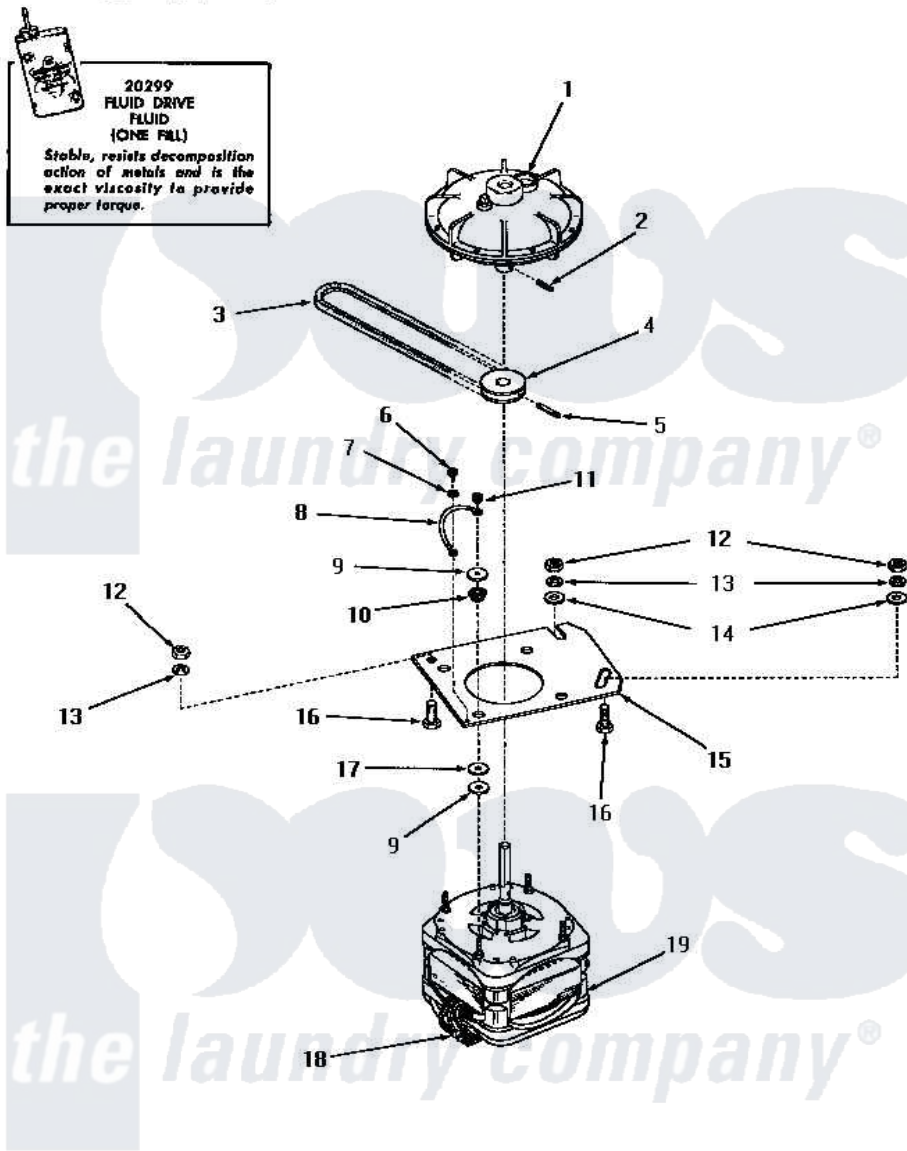

# Amana DA3101 17 - MOTOR & FLUID DRIVE

## MOTOR AND FLUID DRIVE

Amana [Residential Amana DA3101 Washer Parts](#) Parts Diagram 17 - MOTOR & FLUID DRIVE  
 Click on the part number to view part

Item	Original Part Number	Replaced By	Status	Part Description
1	<a href="#">24706</a>			Assembly, Fluid Drive
2	24703		Not Available	PIN,ROLL
3	23759		Not Available	BELT
4	24691		Not Available	PULLEY,MOTOR
5	<a href="#">23750</a>			Pin, Roll
6	<a href="#">20530</a>			Screw, 10-24 x 3/8 Hex
7	21735		Not Available	LOCKWASHER,No.10 INTSHKP
8	25484		Not Available	GROUND WIRE
9	20103	<a href="#">M0270519</a>		Washer
10	20102		Not Available	WASHER
11	<a href="#">23604</a>			Nut, Hex 10-32 Lock
12	20274	<a href="#">62739</a>		Nut, Lock
13	<a href="#">20277</a>			Lockwasher, 3/8 Std X 3
14	<a href="#">20279</a>			Washer, 13/32 ID x 13/16 OD
15	23769		Not Available	PLATE,MOUNTING
16	20255		Not Available	SCREW,3/8-16 X 1 HEX H

17	<a href="#">20104</a>		Washer
18	24140	Not Available	SWITCH,MOTOR
19	24725	Not Available	MOTOR, ONE SPEED, 120V, 60 HZ.
NI	20299	Not Available	FLUID DRIVE FLUID-BULK