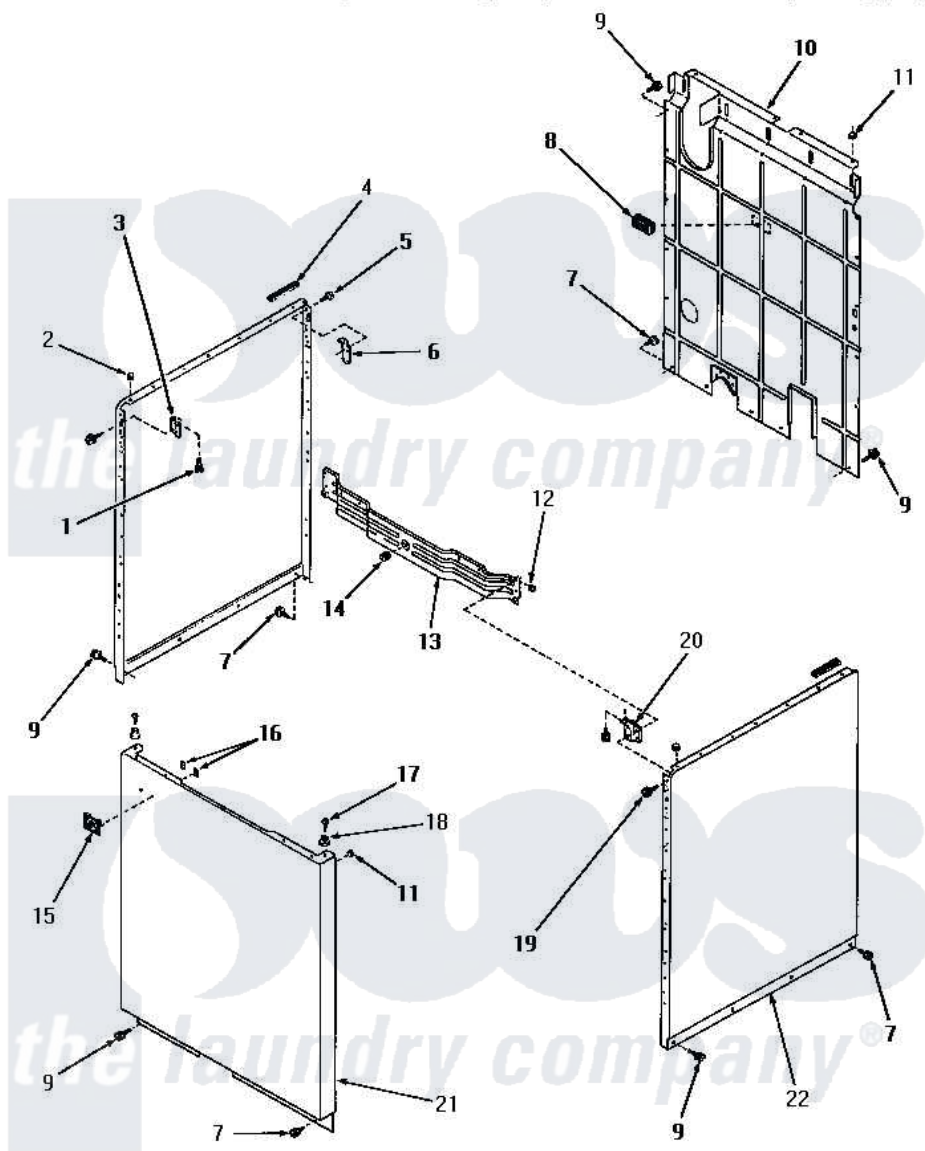

# Amana DA3101 18 - PANELS

## PANELS

Amana [Residential Amana DA3101 Washer Parts](#) Parts Diagram 18 - PANELS  
 Click on the part number to view part

Item	Original Part Number	Replaced By	Status	Part Description
1	<a href="#">23008</a>			Screw, 10-24 X 3/4 Sems
2	<a href="#">21176</a>			Bumper
3	22847		Not Available	BRACKET
"	26691		Not Available	BRACKET,HOLD DOWN-L.H.
4	<a href="#">80312</a>			Bumper Pad
5	51784		Not Available	SCREW,10B-16 X 1/2 HEX
6	<a href="#">52487</a>			Lug, Hold-Down
7	26415	<a href="#">27001200</a>		Screw
8	23257		Not Available	PAD,BUMPER
9	26592		Not Available	HEX HEAD SCREW
10	24342GR		Not Available	REAR PANEL, GRAY
11	<a href="#">20387</a>			Bumper
12	25987		Not Available	NUT,SPEED
"	<a href="#">21747</a>			Nut, Speed
13	21262		Not Available	CROSS BRACE, FRONT
14	<a href="#">25959</a>			Grommet

15	22086	Not Available	MONOGRAM
16	22161	Not Available	CLIP
17	Q6535	Not Available	SCREW,10B-16 X 3/4 ROU
18	23020	Not Available	MOUNT,PANEL
19	<a href="#">03814</a>		Screw, 10-24 X 1/2 Roun
"	51784	Not Available	SCREW,10B-16 X 1/2 HEX
20	22846	Not Available	BRACKET
"	26690	Not Available	BRACKET,HOLD DOWN-R.H.
21	24687A	Not Available	FRONT PANEL, AVOCADO
"	24687W	Not Available	FRONT PANEL, WHITE
"	24687H	Not Available	FRONT PANEL, HARVEST GOLD
"	24687C	Not Available	FRONT PANEL, COPPERTONE
22	24336A	Not Available	SIDE PANEL, RIGHT OR LEFT, AVO
"	24336W	Not Available	xREPLACE
"	24336H	Not Available	SIDE PANEL, RIGHT OR LEFT, HAR
"	24336C	Not Available	SIDE PANEL, RIGHT OR LEFT, COP