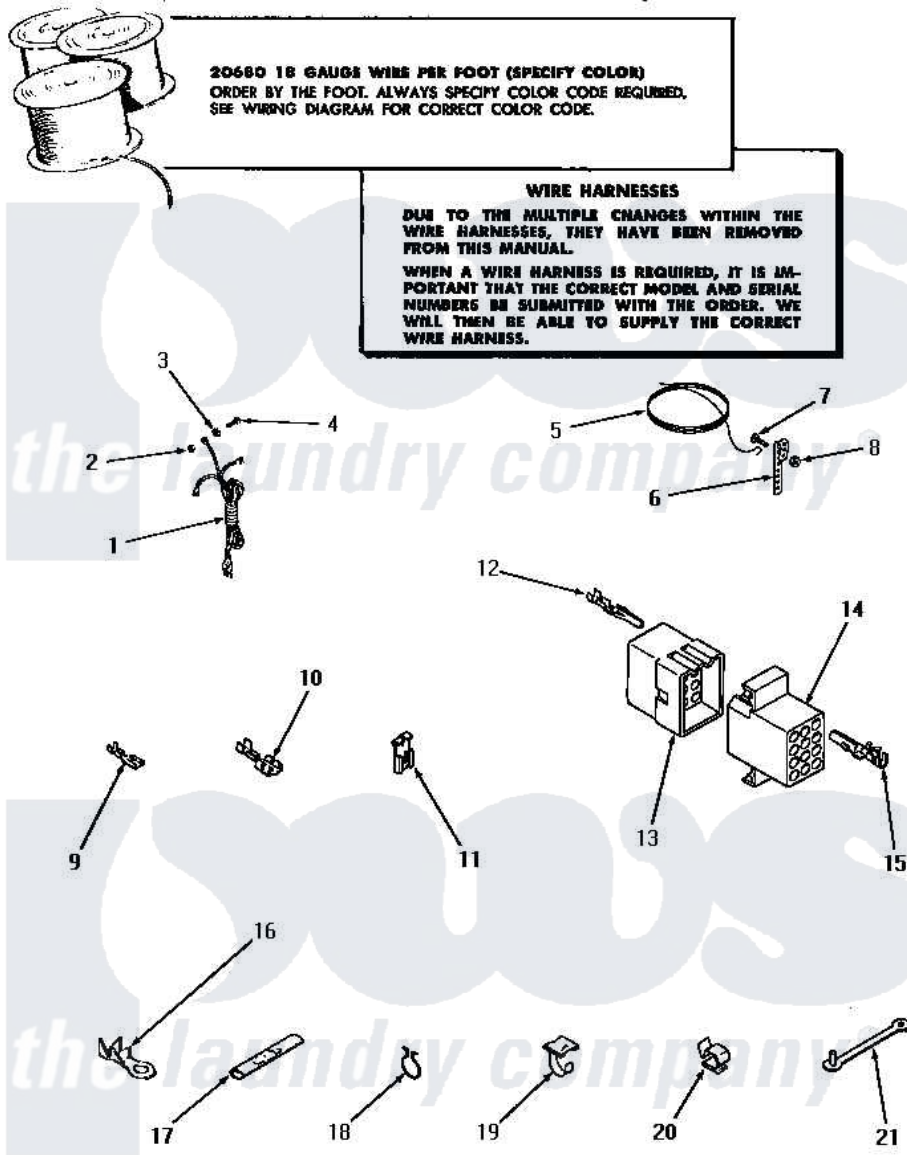

# Amana DA3101 19 - POWER CORD, WIRE & TERMINALS

## POWER CORD, WIRE AND TERMINALS

Amana [Residential Amana DA3101 Washer Parts](#) Parts Diagram 19 - POWER CORD, WIRE & TERMINALS  
Click on the part number to view part

Item	Original Part Number	Replaced By	Status	Part Description
1	22660		Not Available	POWER CORD AND PLUG
2	03673		Not Available	NUT
3	<a href="#">03815</a>			Lockwasher, No.10 Ext Shk
4	<a href="#">20267</a>			Screw, 10-24 X 3/8 Round
5	Y21429		Not Available	GROUND WIRE
6	21430		Not Available	STRAP,GROUND
7	21431		Not Available	ROUND HEAD SCREW
8	Y20276		Not Available	NUT
9	<a href="#">00112</a>			Terminal, Spade-3/16 Fe
10	Y00119		Not Available	SPADE TERMINAL(18 GAUGE) (1/4 INCH-(1) 18 GAUGE WIRE)
11	<a href="#">Y00120</a>			Terminal, Flag-1/4 Fema
12	<a href="#">Y00116</a>			Terminal, Pin-Male
13	<a href="#">23041</a>			Plug, 6 Circuit
"	<a href="#">23040</a>			Plug-3 Circuit
"	<a href="#">23033</a>			Plug, 9 Circuit

"	23035	Not Available	PLUG,12 CIRCUIT
"	<a href="#">23037</a>		Plug, 15 Circuit
14	23038	Not Available	RECEPTACLE,15 CIRCUIT
"	<a href="#">23036</a>		Receptacle, 12 Circuit
"	23039	<a href="#">697780</a>	Receptacle,
"	23042	Not Available	RECEPTACLE
"	Y23034	<a href="#">26163</a>	Receptacle, 9 Circuit
15	Y00117	<a href="#">5011-XX</a>	093 Female Socket
16	<a href="#">00110</a>		No.10 18 Gauge Wire
17	21091	Not Available	CONNECTOR TWO 1/4 INCH MALE
18	<a href="#">51291</a>		Clip, Wire
19	21793	Not Available	CABLE CLIP
20	<a href="#">21036</a>		Clip, Cable
21	22837	Not Available	STRAP,WIRE