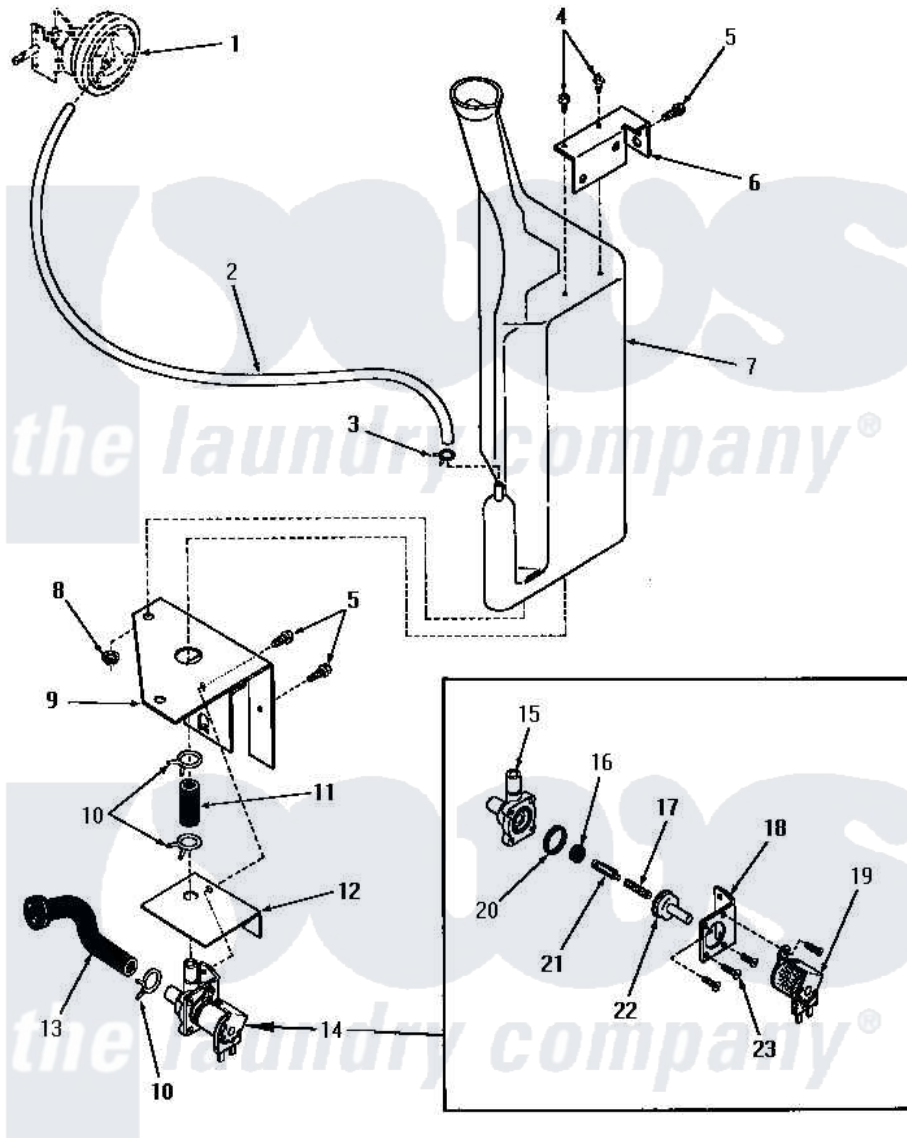

Amana DA3101 20 - RESERVOIR & DRAIN VALVE

RESERVOIR AND DRAIN VALVE
(Through Serial Nos. 5556D39 and 234J7952)

Amana [Residential Amana DA3101 Washer Parts](#) Parts Diagram 20 - RESERVOIR & DRAIN VALVE
Click on the part number to view part

Item	Original Part Number	Replaced By	Status	Part Description
1	Y00000000		Not Available	SEE NOTE PRESSURE SWITCH
2	24444		Not Available	NO LONGER AVAILABLE
3	Y22294	596669		Clamp, Manifold
4	52150	489464		Screw
5	51784		Not Available	SCREW,10B-16 X 1/2 HEX
6	24394		Not Available	UPPER BRACKET
7	24430		Not Available	RESERVOIR
8	24441		Not Available	WIRING DIAGRAM
9	24393		Not Available	LOWER BRACKET
10	80479		Not Available	HOSE CLAMP
11	24440		Not Available	CODE J
12	25044		Not Available	SOLENOID SHIELD
13	24437		Not Available	HOSE
14	24438	68136-47		Shelf Trim
15	24438G		Not Available	BODY
16	24438F		Not Available	SEAL

17	24438C	Not Available	SPRING
18	24438H	Not Available	MOUNTING BRACKET
19	24438A	Not Available	SOLENOID
20	24438E	Not Available	GASKET
21	24438D	Not Available	ARMATURE
22	24438B	Not Available	GUIDE,ARMATURE
23	21561G	Not Available	ROUND HEAD SCREW