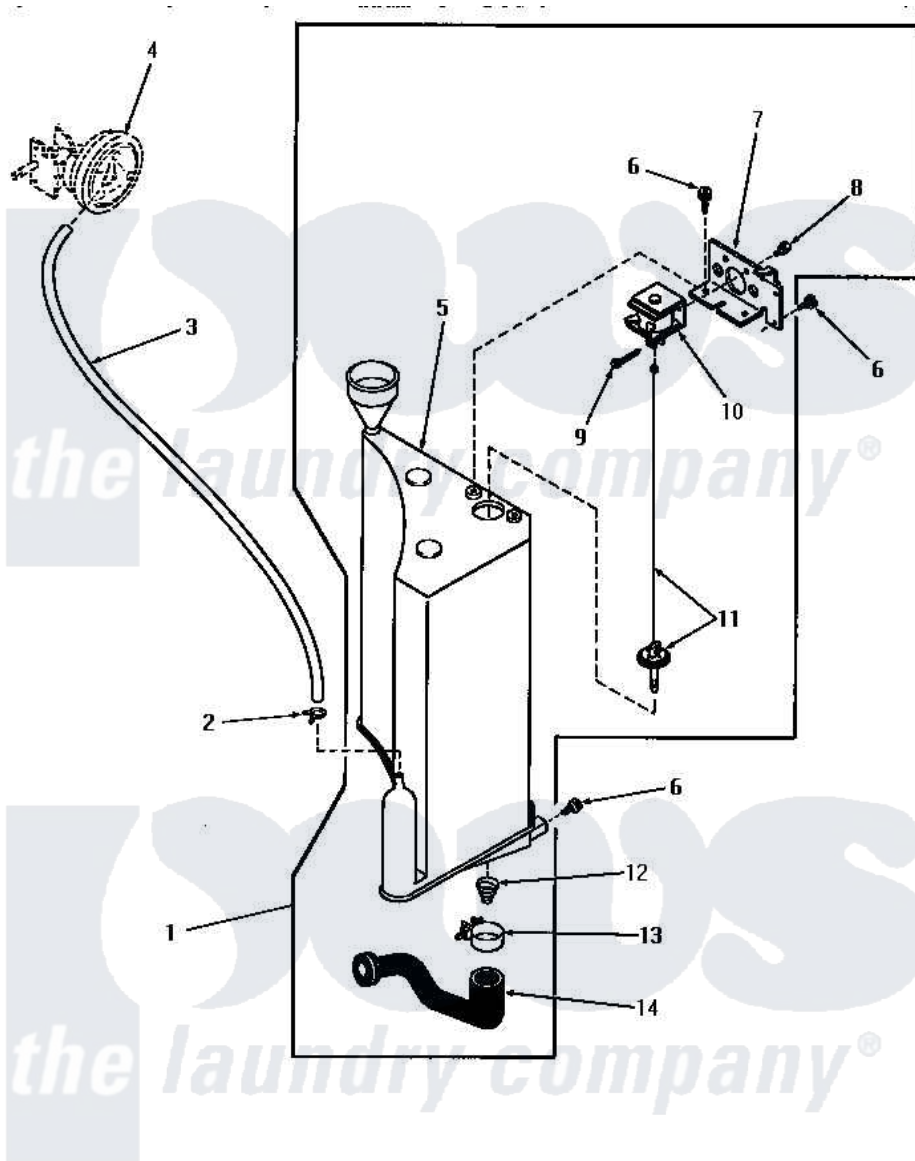

Amana DA3101 21 - RESERVOIR & DRAIN VALVE

RESERVOIR AND DRAIN VALVE (Starting Serial Nos. 5556D40 and 234J7953)

Amana [Residential Amana DA3101 Washer Parts](#) Parts Diagram 21 - RESERVOIR & DRAIN VALVE
Click on the part number to view part

Item	Original Part Number	Replaced By	Status	Part Description
1	26003			Assembly, Pressure Tank-Com
2	Y22294	596669		Clamp, Manifold
3	24444		Not Available	NO LONGER AVAILABLE
4	Y00000000		Not Available	SEE NOTE PRESSURE SWITCH
5	25993		Not Available	RESERVOIR
6	51784		Not Available	SCREW,10B-16 X 1/2 HEX
7	Y26000		Not Available	BRACKET
8	Y03950			Screw, 10-32 x 5/16 Sems
9	20248			Pin, Cotter
10	25999		Not Available	SOLENOID,DRAIN VALVE
11	26244			Assembly, Plunger-Drain Val
12	25997		Not Available	SPRING,DRAIN VALVE
13	20824		Not Available	HOSE CLAMP
14	25998			Hose, Drain-Pressure Ta