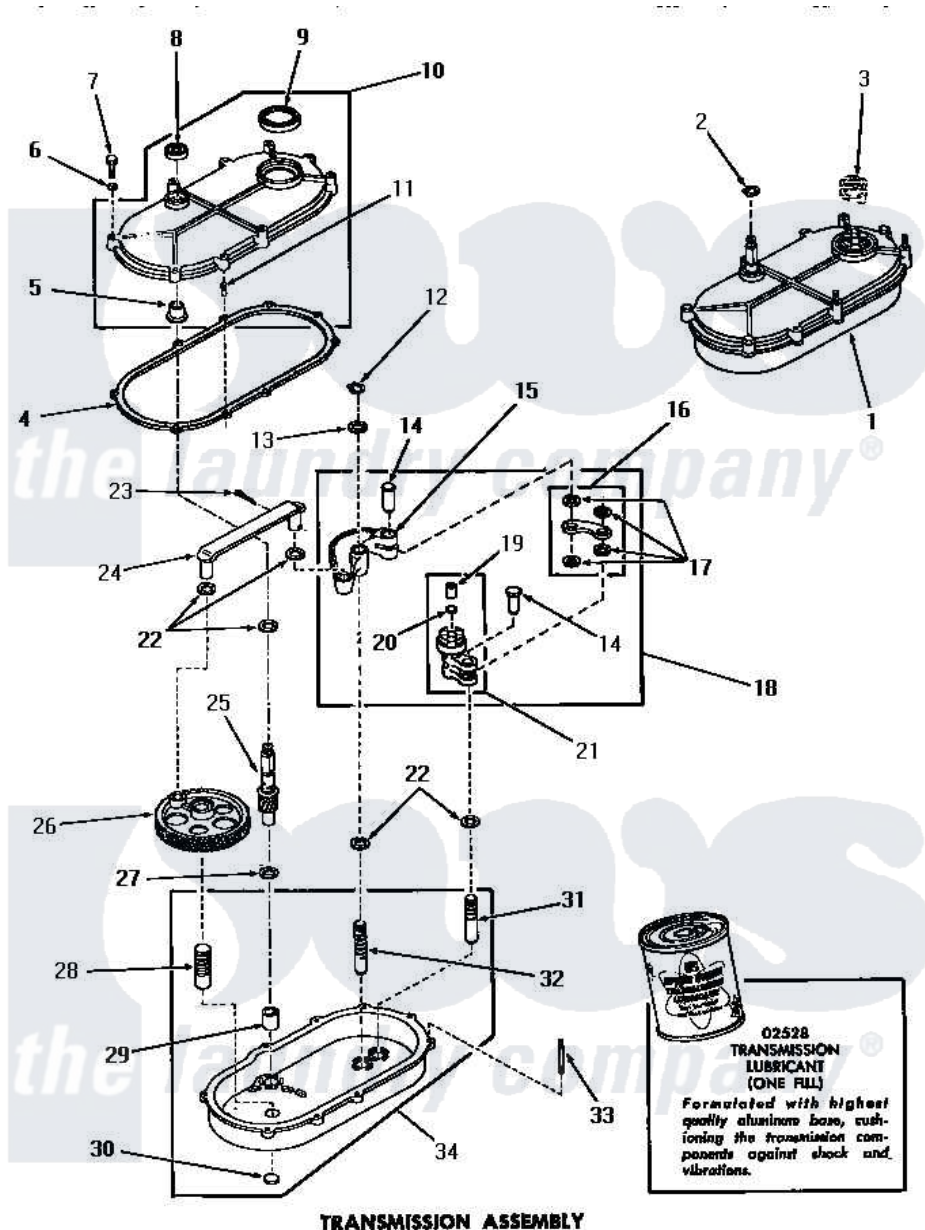

Amana DA3101 22 - TRANSMISSION ASSY

TRANSMISSION ASSEMBLY

Amana [Residential Amana DA3101 Washer Parts](#) Parts Diagram 22 - TRANSMISSION ASSY
 Click on the part number to view part

Item	Original Part Number	Replaced By	Status	Part Description
1	23828			Assembly, Transmission
2	23751			Ring, Retaining
3	Y00000000		Not Available	SEE NOTE SHIFT CLUTCH
4	20059			Gasket
5	20082			Bearing
6	03189			LoCkwasher, 1/4 Std-C P
7	20257		Not Available	SCREW, 1/4-20 X 1-1/4 H
8	20200			Seal
9	20199			Seal
10	20216		Not Available	ASSY, TRANSMISSION COVE
11	20197		Not Available	DOWEL PIN
12	23751			Ring, Retaining
13	20212	35092		Washer, 3628id X 1.00 X .056
14	01690			Pin, Link
15	05005	05005P		Assembly
16	Y04999		Not Available	LINK

17	20212	35092	Washer, 3628id X 1.00 X .056
18	20220		Assembly, Rocker Arm
19	01711	Not Available	BEARING
20	Y02479		Disc, Expansion
21	20219	30927P	Assembly Clutch Arm
22	01791		Washer, .626 X 1.125 X1
23	02578		Pin, Cotter
24	03969	03969P	Rod Connecting
25	23645		Pinion
26	02175	Not Available	GEAR,CRANK
27	20198	41813	Csa 20198 20 4w 19 Deg Cc
28	03477	Not Available	PIN
29	01993		Bearing, 7/8odx5/8id
30	Y02769		Disc
31	01688	Not Available	PIN
32	24817	Not Available	PIN,ROCKER ARM
33	20155	Not Available	STUD,DOUBLE END 1/4-20
34	23927	Not Available	ASSY,TRANSMISSION xREPLACE
NI	02528	02528P	Grease Transmission Mobil 209