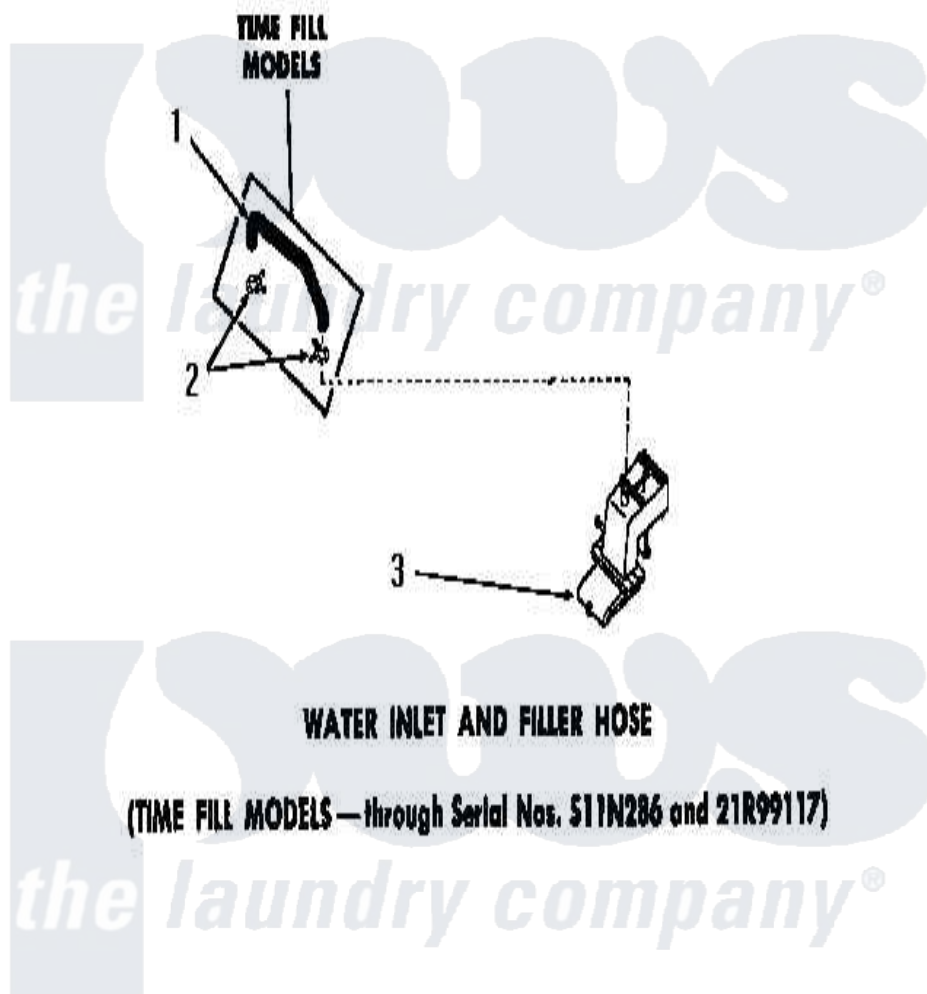

Amana DA3101 23 - WATER INLET & FILLER HOSE

Amana [Residential Amana DA3101 Washer Parts](#) Parts Diagram 23 - WATER INLET & FILLER HOSE
 Click on the part number to view part

| Item | Original Part Number | Replaced By | Status | Part Description |
|------|-----------------------|-------------|---------------|--|
| " | NOTE: | | Not Available | ALTHOUGH THESE MIXING VALVES DIFFER IN APPEARANCE, THEY ARE COMPLETELY INTERCHANGEABLE, AS COMPLETE ASSEMBLIES, WHEN IDENTIFIED BY THE SAME PART NUMBER. USE C |
| 1 | 23411 | | | Hose, Filler xReplace |
| 2 | 80479 | | Not Available | HOSE CLAMP |
| 3 | 23327 | | | Assembly, Water Inlet |