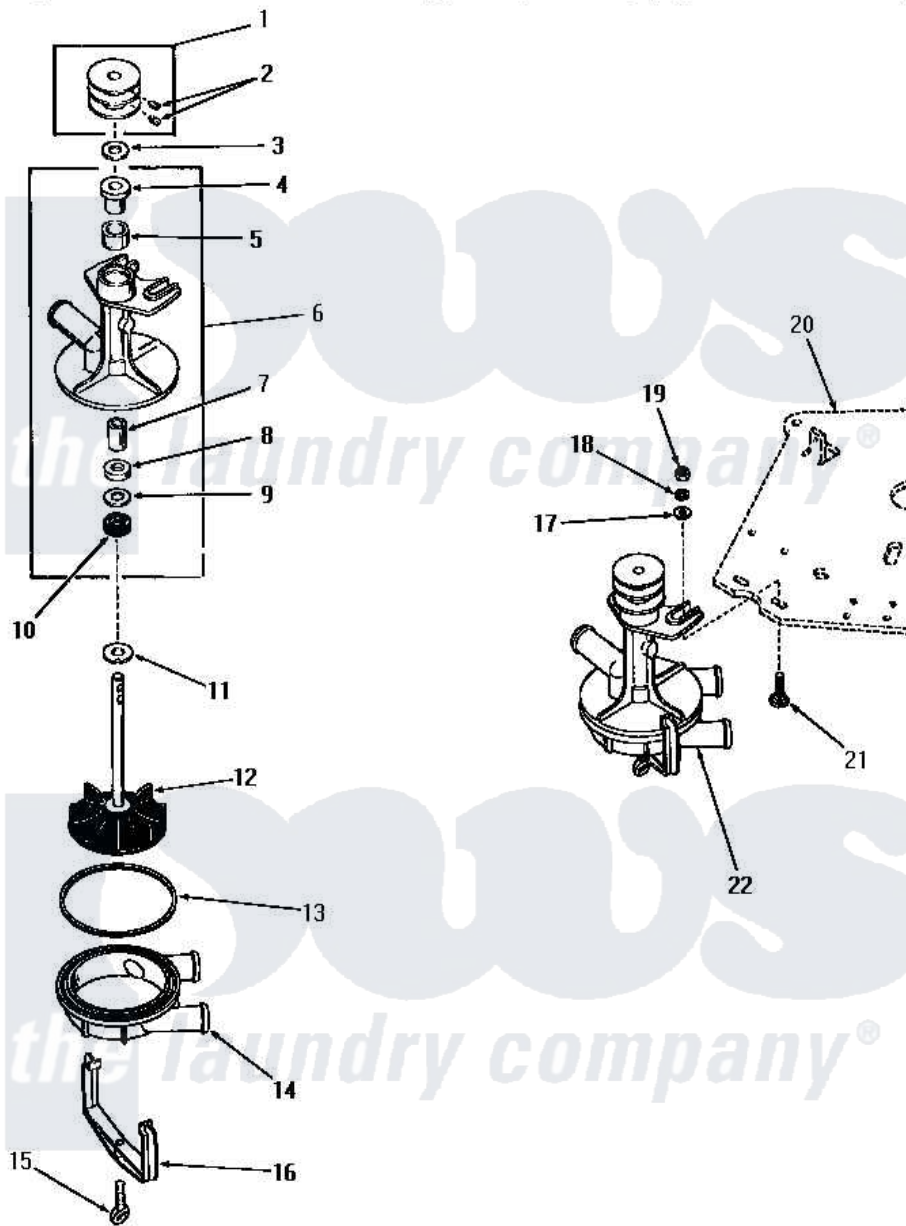

Amana DA3201 01 - 23907 AND 24304

Amana Residential Amana DA3201 Washer Parts Parts Diagram 01 - 23907 AND 24304
 Click on the part number to view part

Item	Original Part Number	Replaced By	Status	Part Description
1	23902		Not Available	ASSY,PULLEY
2	23960		Not Available	SCREW,1/4-20 X5/16 HEX
3	23897		Not Available	WASHER,.566IDX1.00ODX1
4	23882		Not Available	BEARING
5	26478			Wick
6	23901		Not Available	ASSY,PUMP BODY
7	23883		Not Available	BEARING
8	23885		Not Available	WASHER,8/16IDX1.00ODX.
9	23887		Not Available	WASHER,37/64IDX63/64OD
10	23900			Seal
11	23886		Not Available	WASHER,.578IDX1.25ODX1
12	23898			Assembly, Impeller
13	23892		Not Available	GASKET
14	23877		Not Available	BOTTOM,PUMP
15	20161			Screw, 5/16-18 X 1-1/16
16	23877		Not Available	BOTTOM,PUMP

17	20176		Washer, .2656 ID x 9/16 OD
18	03189		LoCkwasher, 1/4 Std-C P
19	20275	27001225	Nut, Jam Mid Lock 1/4-20
20	Y00000000	Not Available	SEE NOTE MOUNTING PLATE
21	24390		Bolt
22	23907	Not Available	ASSY,PUMP