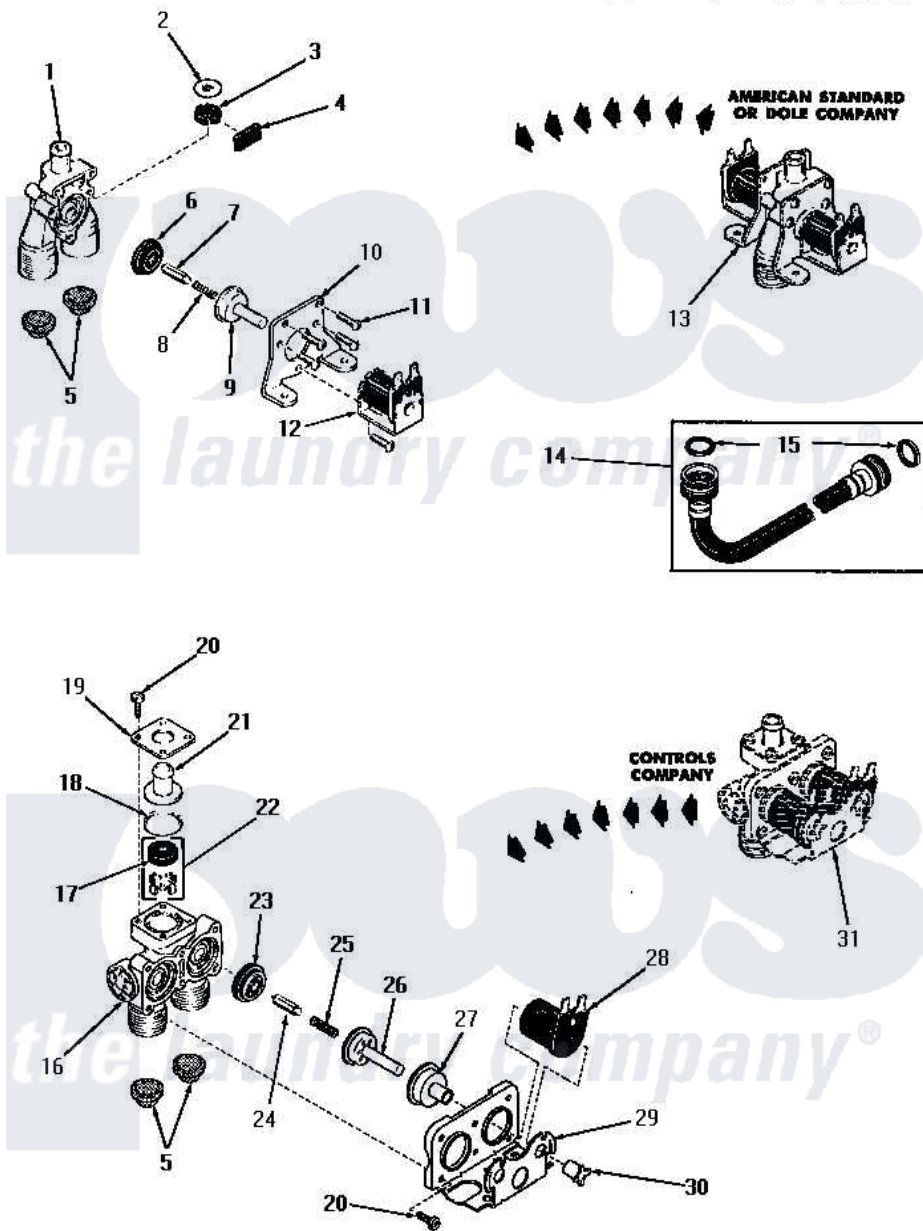

Amana DA3201 02 - 24596 AND 24597 MIXING VALVE ASSEMBLIES

Amana Residential Amana DA3201 Washer Parts Parts Diagram 02 - 24596 AND 24597 MIXING VALVE ASSEMBLIES
 Click on the part number to view part

Item	Original Part Number	Replaced By	Status	Part Description
1	20678		Not Available	BODY, VALVE
2	23224G		Not Available	DIFFUSER
3	21187C		Not Available	REGULATOR, FLOW
"	23224C			Regulator, Flow
4	21561D		Not Available	PLUG
5	20181-0		Not Available	INLET SCREEN
6	23224F		Not Available	DIAPHRAGM
7	23224D			Armature
8	23224E		Not Available	SPRING
9	23224B		Not Available	GUIDE
10	21561E		Not Available	MOUNTING BRACKET
11	21561G		Not Available	ROUND HEAD SCREW
12	21714A		Not Available	SOLENOID
13	Y00000000		Not Available	SEE NOTE MIXING VALVE ASSEMBLY
14	20241	EZ20241		20 x 24 x 1 Filter 1 Metal Side
15	20290	Y013783		Washer, Inlet Hose

16	24596Q	Not Available	VALVE BODY
17	Y00000000	Not Available	SEE NOTE INSTALL WITH CONCAVE SURFACE DOWN TOWARD VALVE BODY
18	24596L	Not Available	OUTLET FITTING GASKET
19	24596N	Not Available	OUTLET FITTING PLATE
20	24596P	Not Available	SCREW
21	24596M	Not Available	OUTLET FITTING
22	24596J	Not Available	REGULATOR, FLOW
"	24597J	Not Available	FLOW REGULATOR
23	24596H	Not Available	DIAPHRAGM
24	24596G	Not Available	ARMATURE
25	24596F	Not Available	SPRING
26	24596E	Not Available	GUIDE
27	24596D	Not Available	GUIDE SLEEVE
28	24596A	Not Available	SOLENOID
29	24596C	Not Available	MOUNTING BRACKET
30	24596B	Not Available	SOLENOID SLEEVE
31	Y00000000	Not Available	SEE NOTE MIXING VALVE ASSEMBLY