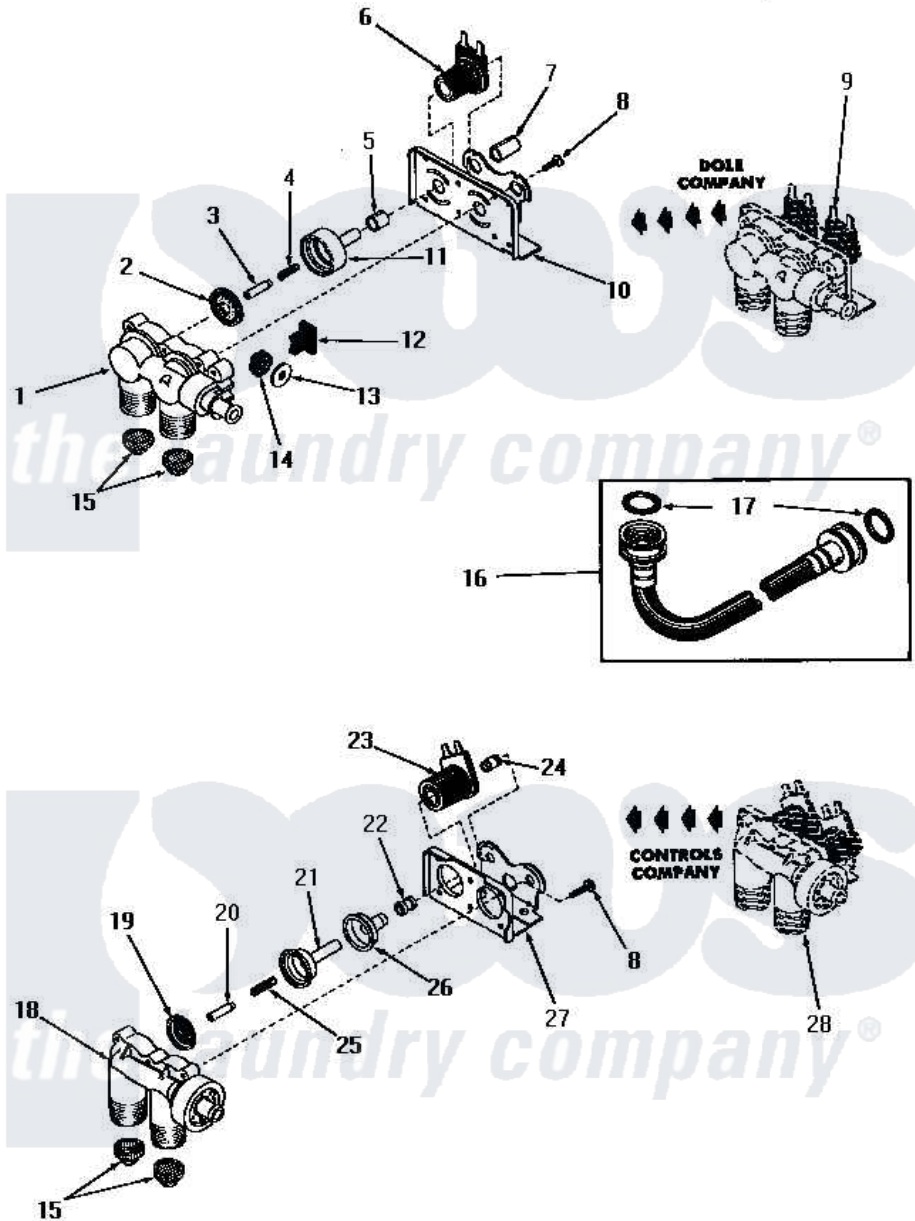

# Amana DA3201 04 - 25832 AND 25833 MIXING VALVE ASSEMBLIES

Amana Residential Amana DA3201 Washer Parts Parts Diagram 04 - 25832 AND 25833 MIXING VALVE ASSEMBLIES  
 Click on the part number to view part

Item	Original Part Number	Replaced By	Status	Part Description
1	<a href="#">24125</a>			Body, Valve
2	24134		Not Available	DIAPHRAGM
3	24132		Not Available	ARMATURE
4	24131		Not Available	SPRING
5	24129		Not Available	SLEEVE, SHORT
6	24126	<a href="#">33930</a>		Valve, Mixing
7	24128		Not Available	SLEEVE, LONG
8	25817C		Not Available	SCREW
9	Y00000000		Not Available	SEE NOTE MIXING VALVE ASSEMBLY
10	Y24127		Not Available	MOUNTING BRACKET
11	<a href="#">24130</a>			Guide, Armature
12	Y24135		Not Available	PLUG, FLOW REGULATOR
13	23224G		Not Available	DIFFUSER
14	<a href="#">23224C</a>			Regulator, Flow
"	21187C		Not Available	REGULATOR, FLOW
15	24122	<a href="#">22002960</a>		Strainer, Washer Inlet

16	20241	<a href="#">EZ20241</a>	20 x 24 x 1 Filter 1 Metal Side
17	20290	<a href="#">Y013783</a>	Washer, Inlet Hose
18	24123	Not Available	VALVE BODY
"	Y24124	Not Available	VALVE BODY
19	25817K	Not Available	DIAPHRAGM
20	25817H	Not Available	ARMATURE
21	25817F	Not Available	ARMATURE GUIDE
22	25817D	Not Available	SLEEVE ADAPTER
23	24596A	Not Available	SOLENOID
24	25817M	Not Available	SOLENOID PLUG
25	25817G	Not Available	SPRING
26	25817E	Not Available	SLEEVE, GUIDE xREPLACE
27	25817B	Not Available	MOUNTING BRACKET
28	Y00000000	Not Available	SEE NOTE MIXING VALVE ASSEMBLY