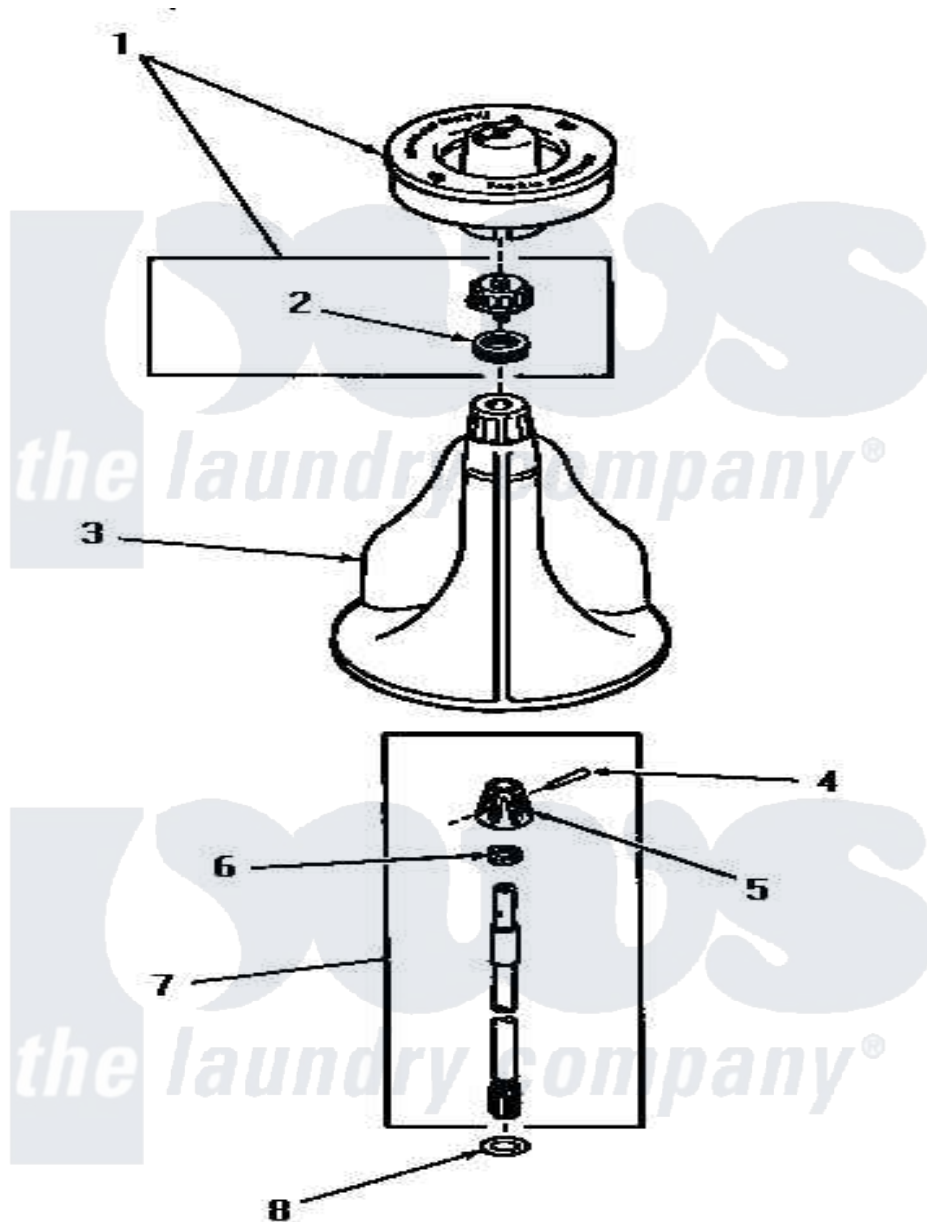

Amana DA3201 07 - AGITATOR, SHAFT & FABRIC SOFTENER DISP

Amana Residential Amana DA3201 Washer Parts Parts Diagram 07 - AGITATOR, SHAFT & FABRIC SOFTENER DISP
 Click on the part number to view part

| Item | Original Part Number | Replaced By | Status | Part Description |
|------|-----------------------|----------------------------|---------------|-------------------------------------|
| 1 | 26014 | | | Assembly, Cap And Ring-Agitator |
| 2 | 20136 | | | Ring |
| 3 | 26006 | | | Assembly, Agitator |
| 4 | 20243 | | | Pin, Taper |
| 5 | 20056 | | Not Available | BLOCK, DRIVE |
| 6 | 20057 | 222T017P01 | | Washer FIB 21/32 ID X 1156 OD X 1/8 |
| 7 | 21751 | 21751P | | Assyshaft |
| 8 | 22135 | | | Washer |