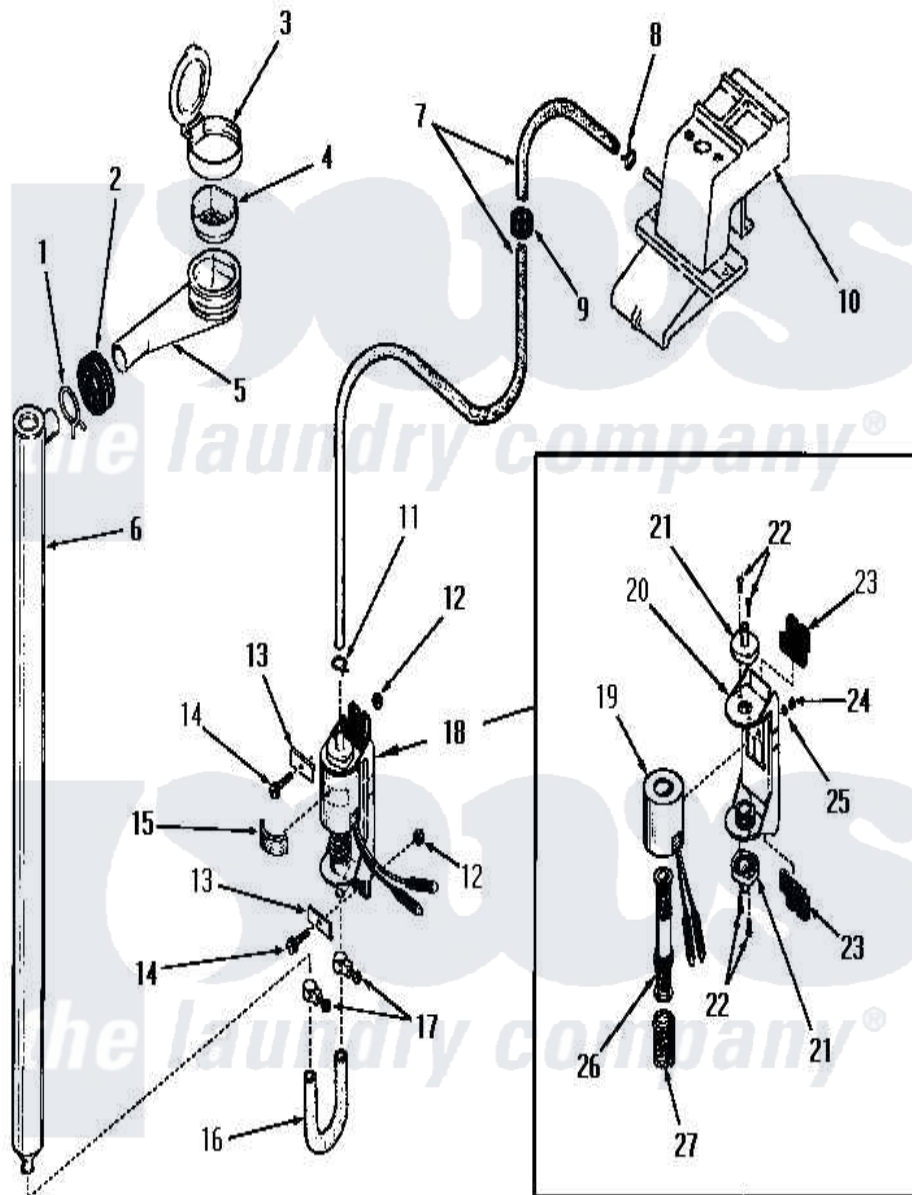

Amana DA3201 08 - BLEACH DISPENSER

Amana Residential Amana DA3201 Washer Parts Parts Diagram 08 - BLEACH DISPENSER
 Click on the part number to view part

Item	Original Part Number	Replaced By	Status	Part Description
1	Y03640		Not Available	CLAMP
2	20118		Not Available	GROMMET,1982 INV
3	22484		Not Available	BLEACH LID
4	21984			Cover, Dispenser
5	22377		Not Available	DISPENSER xREPLACE
6	22303		Not Available	TUBE,BLEACH
7	22300		Not Available	HOSE
8	23410		Not Available	HOSE CLAMP
9	22299		Not Available	GROMMET
10	Y00000000		Not Available	SEE NOTE WATER INLET
11	22295		Not Available	HOSE CLAMP
12	22001			Nut, 10-24 Nylon Hex BR
13	Y22287		Not Available	BLEACH PUMP BRACKET
14	25989		Not Available	HEX HEAD SCREW
15	25220		Not Available	BUMPER
16	22302		Not Available	HOSE

17	24904	Not Available	CLAMP
18	22337		Pump, Bleach
19	22337B	Not Available	COIL AND FRAME
20	22337A	Not Available	BASE
21	22337E	Not Available	HOSE CONNECTOR
22	51356	Not Available	SCREW,6-32 X 5/16 RD H
23	22337F	Not Available	ISOLATION MOUNT
24	22337G	Not Available	NUT
25	21735	Not Available	LOCKWASHER,No.10 INTSHKP
26	22337C	Not Available	ARMATURE AND VALVE
27	22337D	Not Available	SPRING