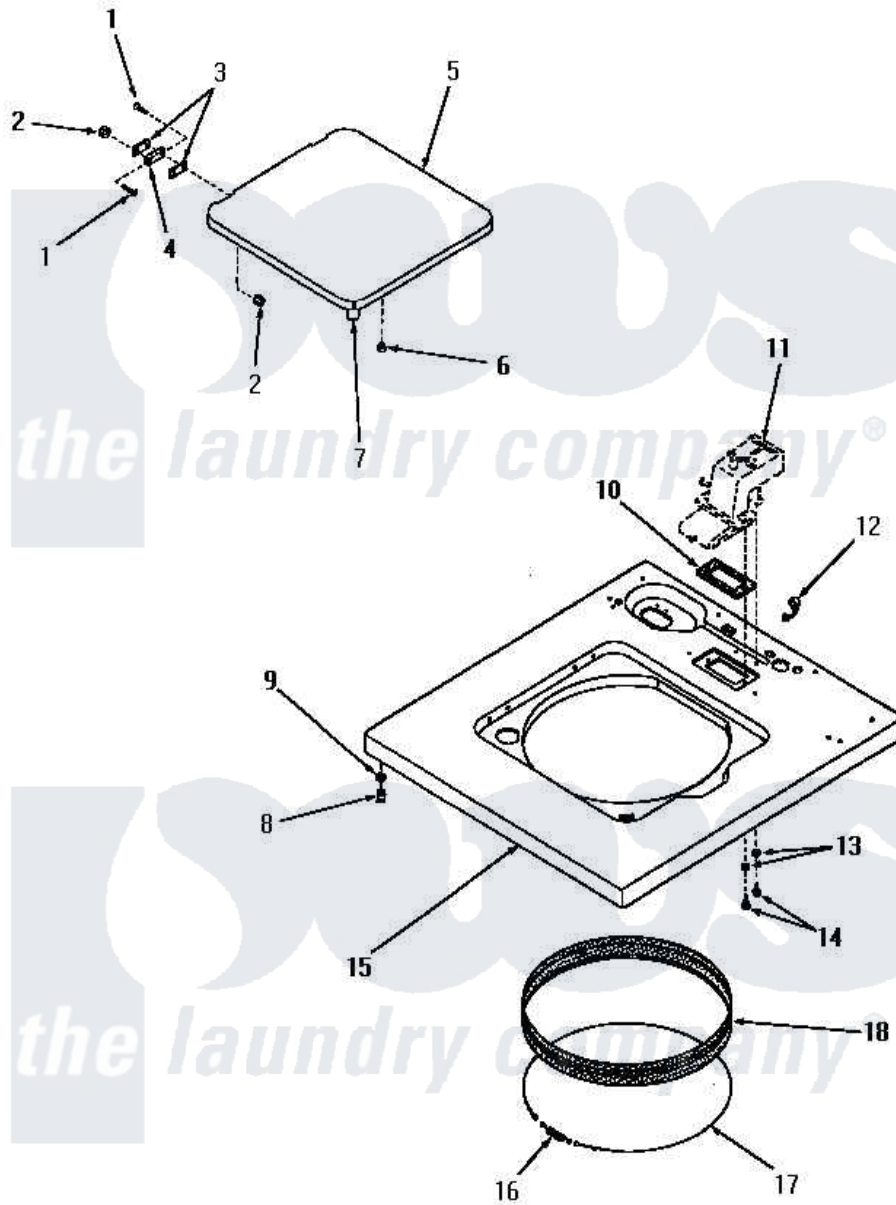

# Amana DA3201 10 - CABINET TOP AND LOADING DOOR

Amana Residential Amana DA3201 Washer Parts Parts Diagram 10 - CABINET TOP AND LOADING DOOR  
 Click on the part number to view part

Item	Original Part Number	Replaced By	Status	Part Description
1	<a href="#">22649</a>			Screw, 8-32 X 13/32 FI
2	<a href="#">21752</a>			Nut, 8-32 Hex BriLock
3	<a href="#">21584</a>			Gasket
4	<a href="#">21583</a>			Hinge
5	22271W		Not Available	LOADING DOOR, WHITE
"	22271A		Not Available	LOADING DOOR, AVOCADO
"	22271H		Not Available	LOADING DOOR, HARVEST GOLD
"	22271C		Not Available	LOADING DOOR, COPPERTONE
6	<a href="#">21176</a>			Bumper
7	25217	<a href="#">R0603504</a>		Actuator, Door Switch
8	23007		Not Available	CAGED NUT
9	24861		Not Available	LOCKWASHER, .448X.789SH
10	23255		Not Available	GASKET
11	Y00000000		Not Available	SEE NOTE WATER INLET
12	21003	<a href="#">211881</a>		Grommet, Cord Part Not Used-

12	<a href="#">21903</a>	<a href="#">211001</a>		Gas Models Only
13	<a href="#">20493</a>			Washer, 11/64 ID x 3/8 OD
14	52150	<a href="#">489464</a>		Screw
15	24349A		Not Available	CABINET TOP, AVOCADO
"	25829W		Not Available	CABINET TOP, WHITE
"	24349C		Not Available	CABINET TOP, COPPERTONE
"	25829C		Not Available	CABINET TOP, COPPERTONE
"	25829H		Not Available	CABINET TOP, HARVEST GOLD
"	25829A		Not Available	CABINET TOP, AVOCADO
"	24349W		Not Available	CABINET TOP, W
"	24349H		Not Available	CABINET TOP, HARVEST GOLD
16	20791		Not Available	SPRING
17	22352		Not Available	RETAINER,WIRE
18	<a href="#">25277</a>			Guard, Rim