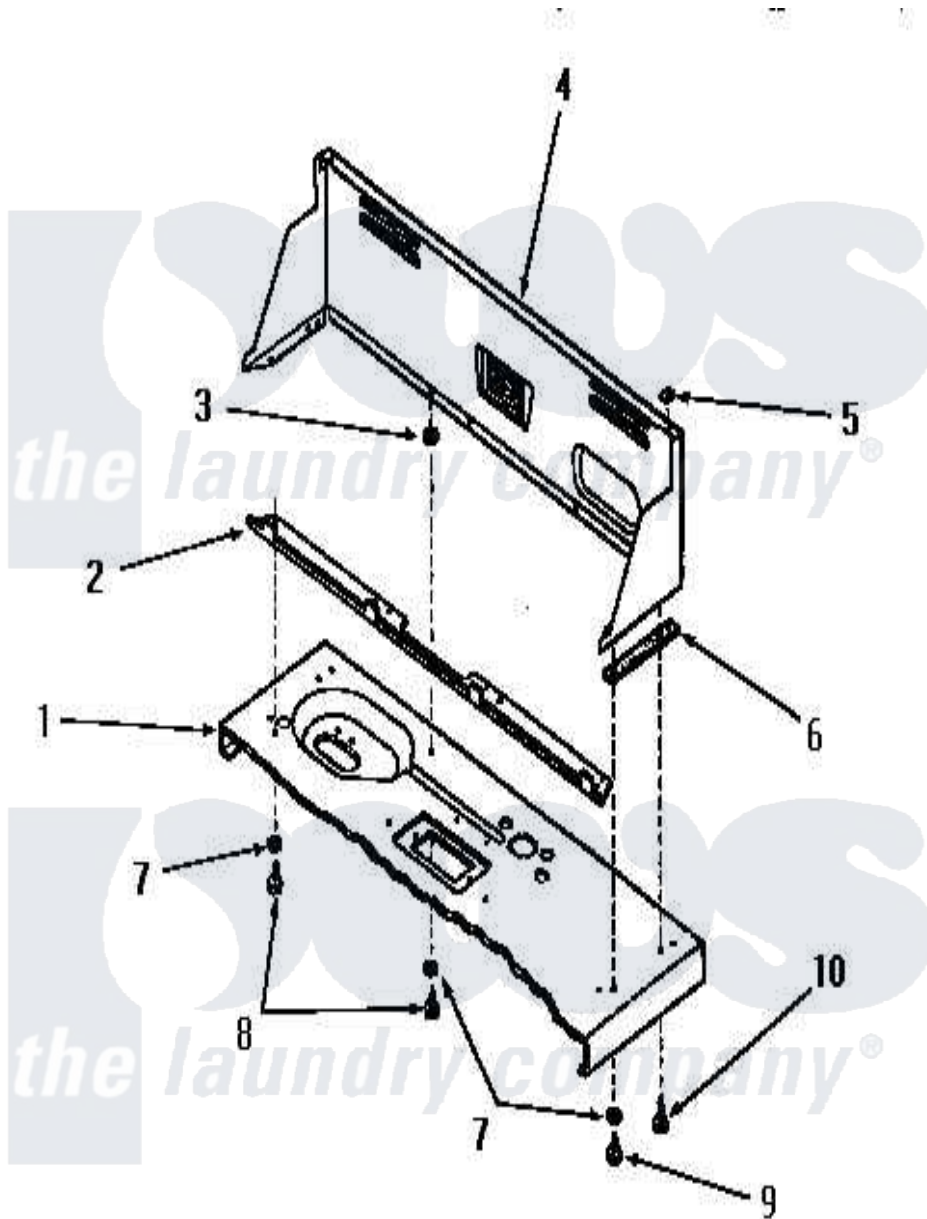

Amana DA3201 11 - CONTROL HOOD

Amana [Residential Amana DA3201 Washer Parts](#) Parts Diagram 11 - CONTROL HOOD
 Click on the part number to view part

Item	Original Part Number	Replaced By	Status	Part Description
1	Y00000000		Not Available	SEE NOTE CABINET TOP
2	23360		Not Available	ANGLE
3	23425		Not Available	WASHER,7/32IDX7/16ODX.
4	24330W		Not Available	CONTROL HOOD, WHITE
"	24330C		Not Available	CONTROL HOOD, COPPERTONE
"	24330H		Not Available	CONTROL HOOD, HARVEST GOLD
"	24330A		Not Available	CONTROL HOOD, AVOCADO
5	24522			Nut, Speed-8ab-18 C1995
6	23028		Not Available	GASKET,CONTROL BOX END
7	20493			Washer, 11/64 ID x 3/8 OD
8	52150	489464		Screw
9	52150	489464		Screw
10	25724		Not Available	HEX HEAD SCREW