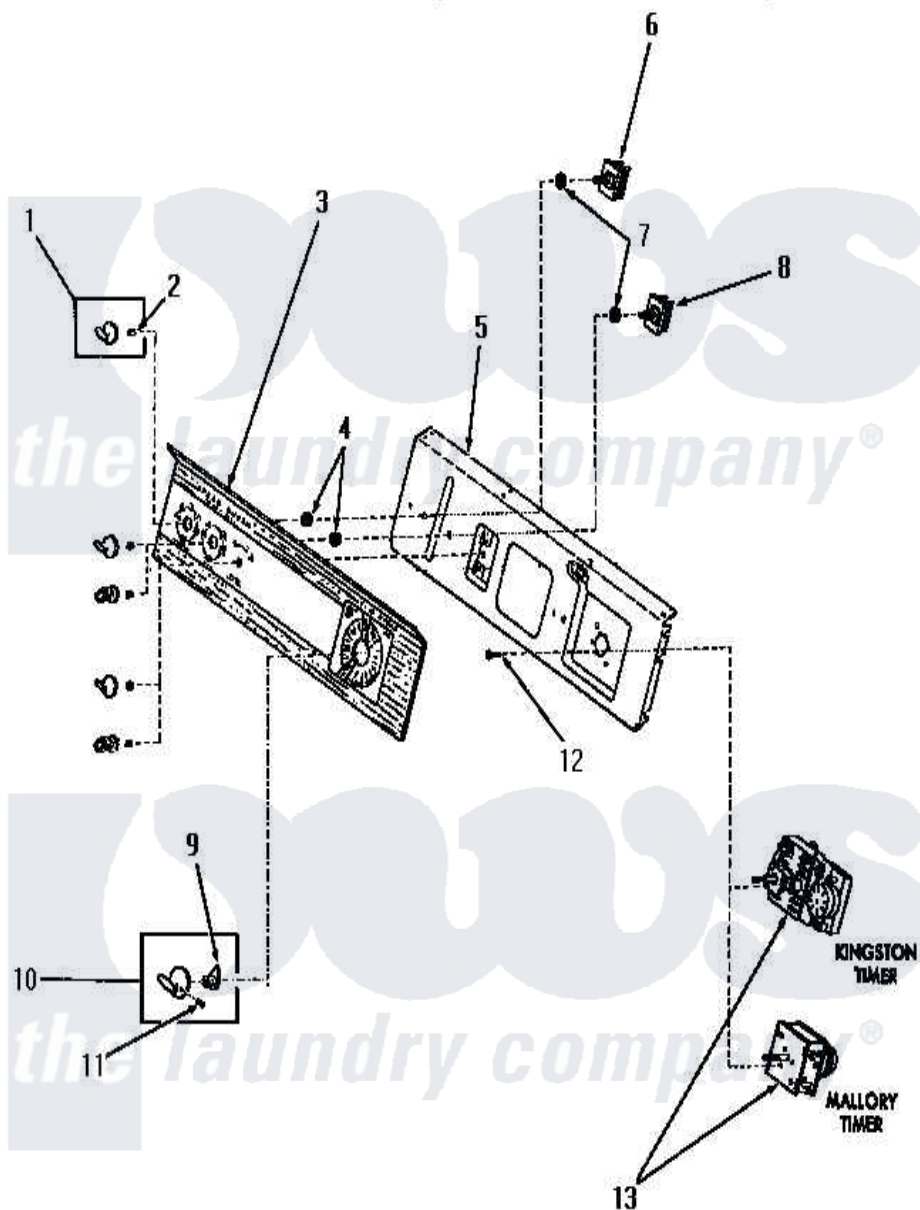

Amana DA3201 12 - CONTROL PANEL AND CONTROLS

Amana [Residential Amana DA3201 Washer Parts](#) Parts Diagram 12 - CONTROL PANEL AND CONTROLS
 Click on the part number to view part

Item	Original Part Number	Replaced By	Status	Part Description
1	23402		Not Available	KNOB,CONTROL
2	23392		Not Available	CLIP FOR 26816 KNOB
3	25055		Not Available	CONTROL PANEL
4	24391		Not Available	KNURLED NUT
5	Y00000000		Not Available	SEE NOTE PANEL SUPPORT PLATE
6	24392		Not Available	SWITCH TEMP
7	91176			Lockwasher, 3/8 Intshkp
8	24431		Not Available	SPEED SWITCH
9	24857		Not Available	INDICATOR
10	24858		Not Available	ASSY,KNOB-TIMER
11	25285		Not Available	SETSCREW
12	70212			Screw, 8-32 X 5/32 RD H
13	24828		Not Available	TIMER