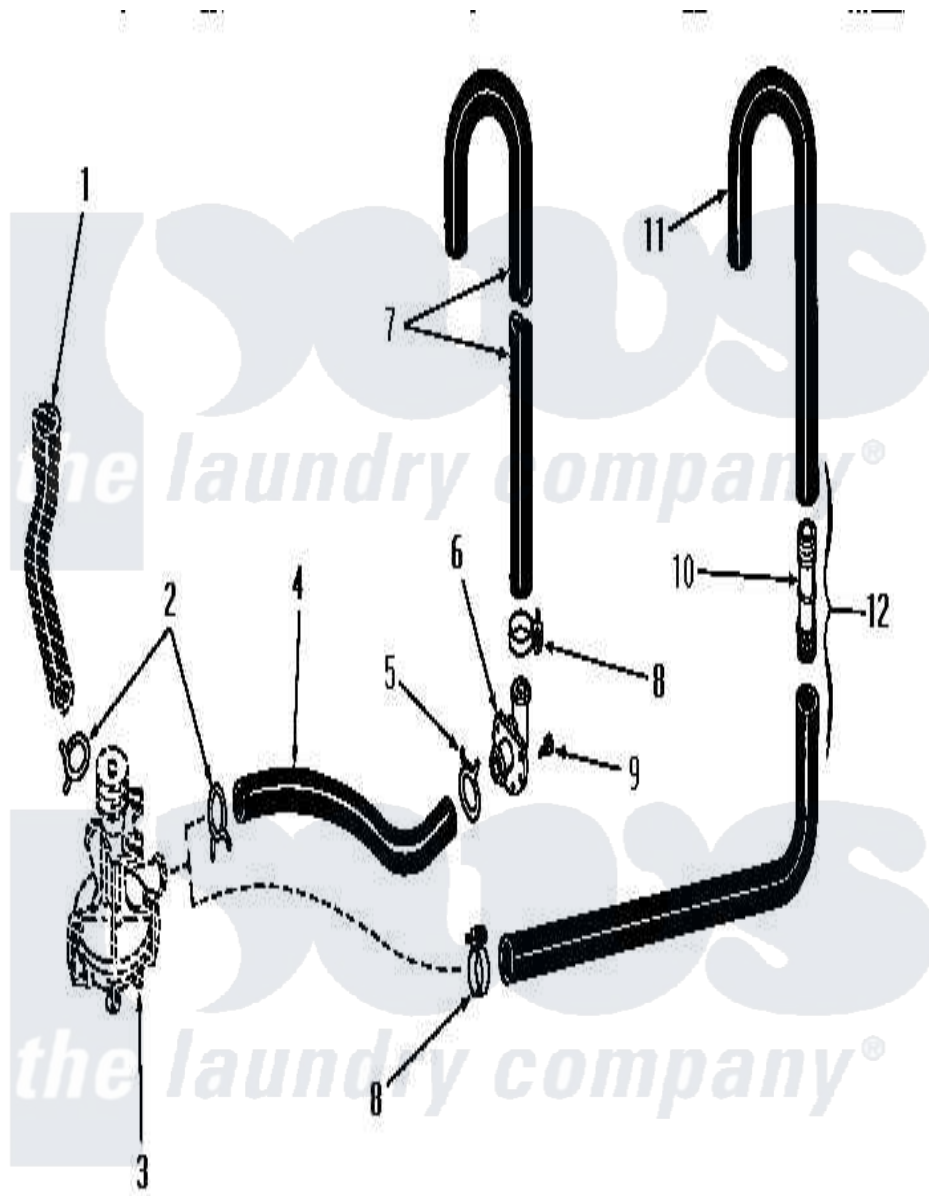

Amana DA3201 15 - DRAIN

Amana [Residential Amana DA3201 Washer Parts](#) Parts Diagram 15 - DRAIN
 Click on the part number to view part

Item	Original Part Number	Replaced By	Status	Part Description
1	Y00000000		Not Available	SEE NOTE DRAIN TUB OUTLET HOSE
2	20210		Not Available	NO LONGER AVAILABLE
3	Y00000000		Not Available	SEE NOTE PUMP ASSEMBLY
4	21254			Hose
5	Y03698		Not Available	CLAMP xREPLACE
6	23553		Not Available	ELBOW,DRAIN HOSE-PLAST
7	20240			Hose, M/F 29219
8	20211	285655		Clamp, Hose
9	51784		Not Available	SCREW,10B-16 X 1/2 HEX
10	25863	16272		Connector, Straight
11	25182		Not Available	DRAIN HOSE
12	Y00000000		Not Available	SEE NOTE DRAIN HOSE AND HOSE COUPLING -- (SEE NOTE)