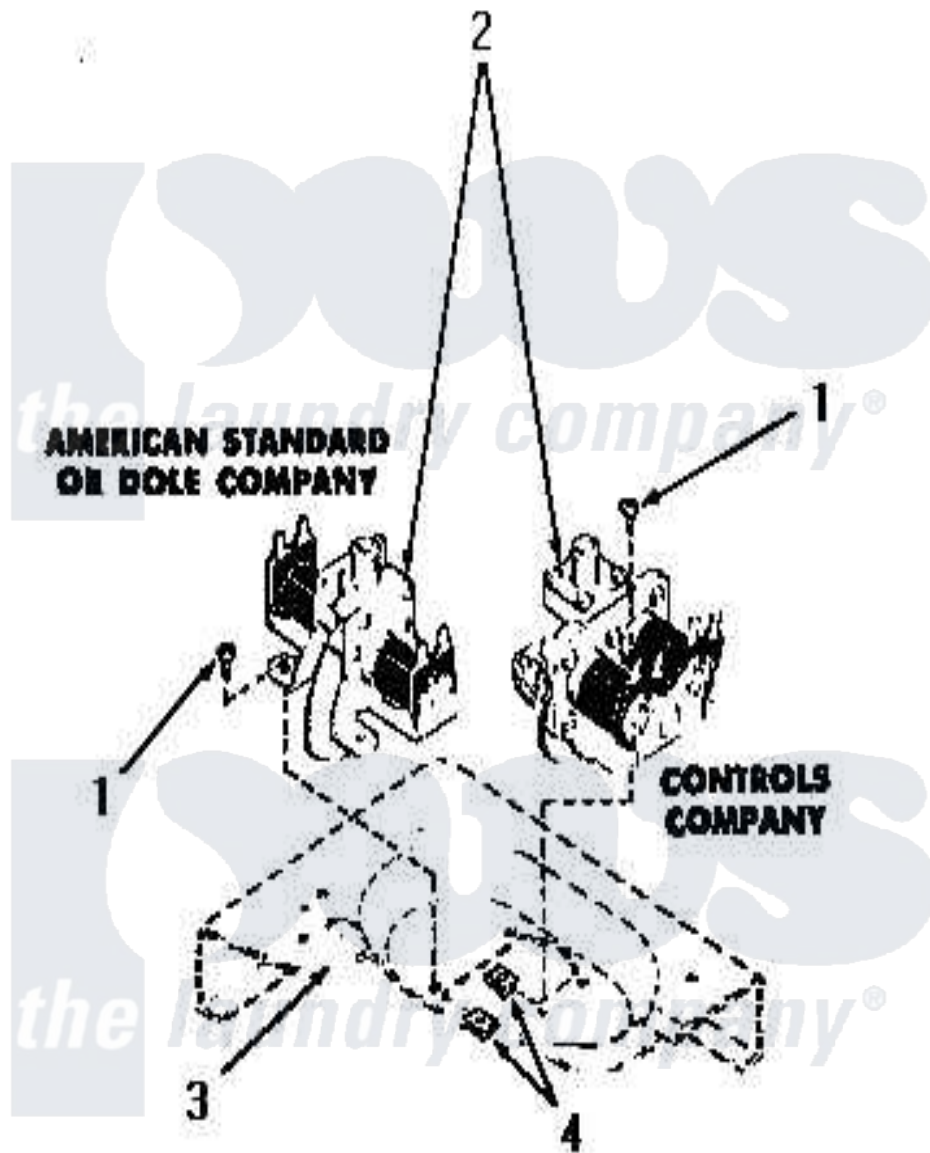

# Amana DA3201 17 - MIXING VALVES

Amana [Residential Amana DA3201 Washer Parts](#) Parts Diagram 17 - MIXING VALVES  
 Click on the part number to view part

Item	Original Part Number	Replaced By	Status	Part Description
1	Y0052778		Not Available	HINGE
2	24596		Not Available	VALVE, MIXING
3	Y00000000		Not Available	SEE NOTE CABINET TOP
4	23277		Not Available	NUT, SPEED