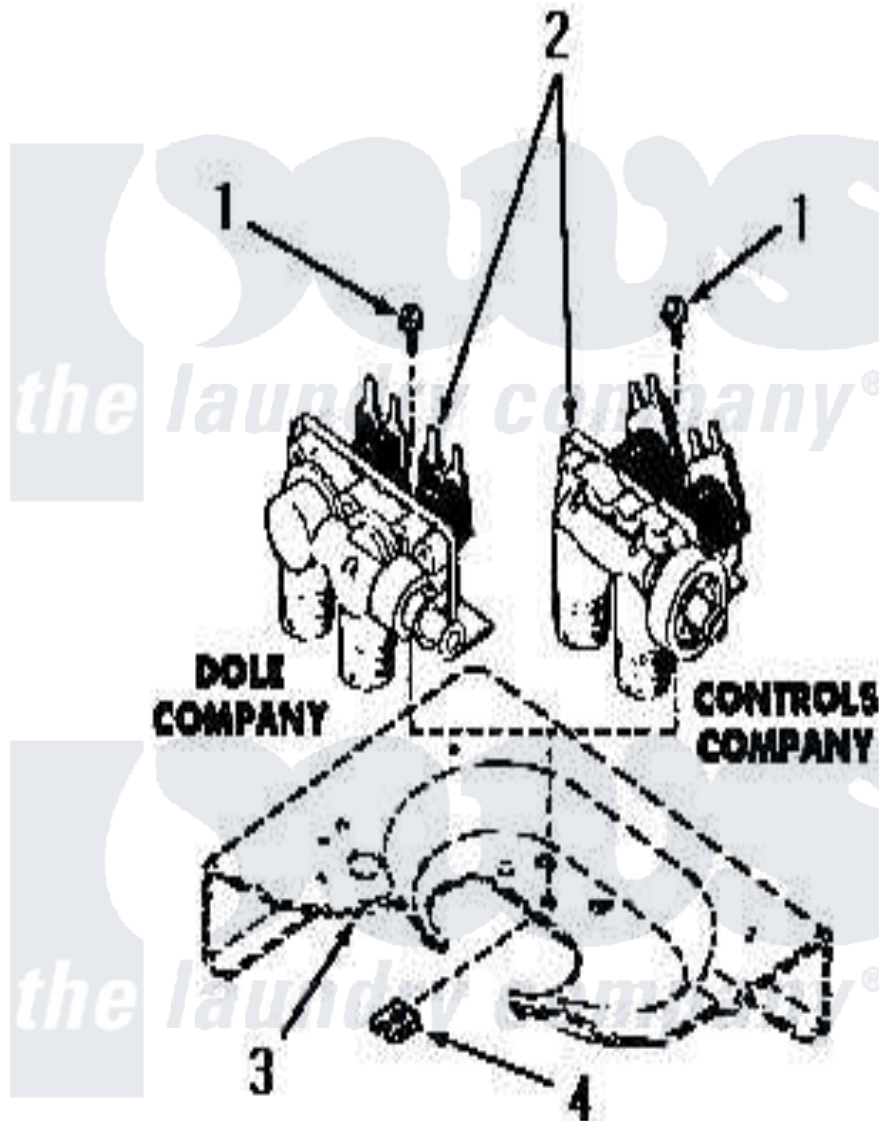

Amana DA3201 18 - MIXING VALVES

Amana [Residential Amana DA3201 Washer Parts](#) Parts Diagram 18 - MIXING VALVES
 Click on the part number to view part

Item	Original Part Number	Replaced By	Status	Part Description
1	23962	W10116760		Screw
2	25833			Valve, Mixing
3	Y00000000		Not Available	SEE NOTE CABINET TOP
4	23277		Not Available	NUT,SPEED