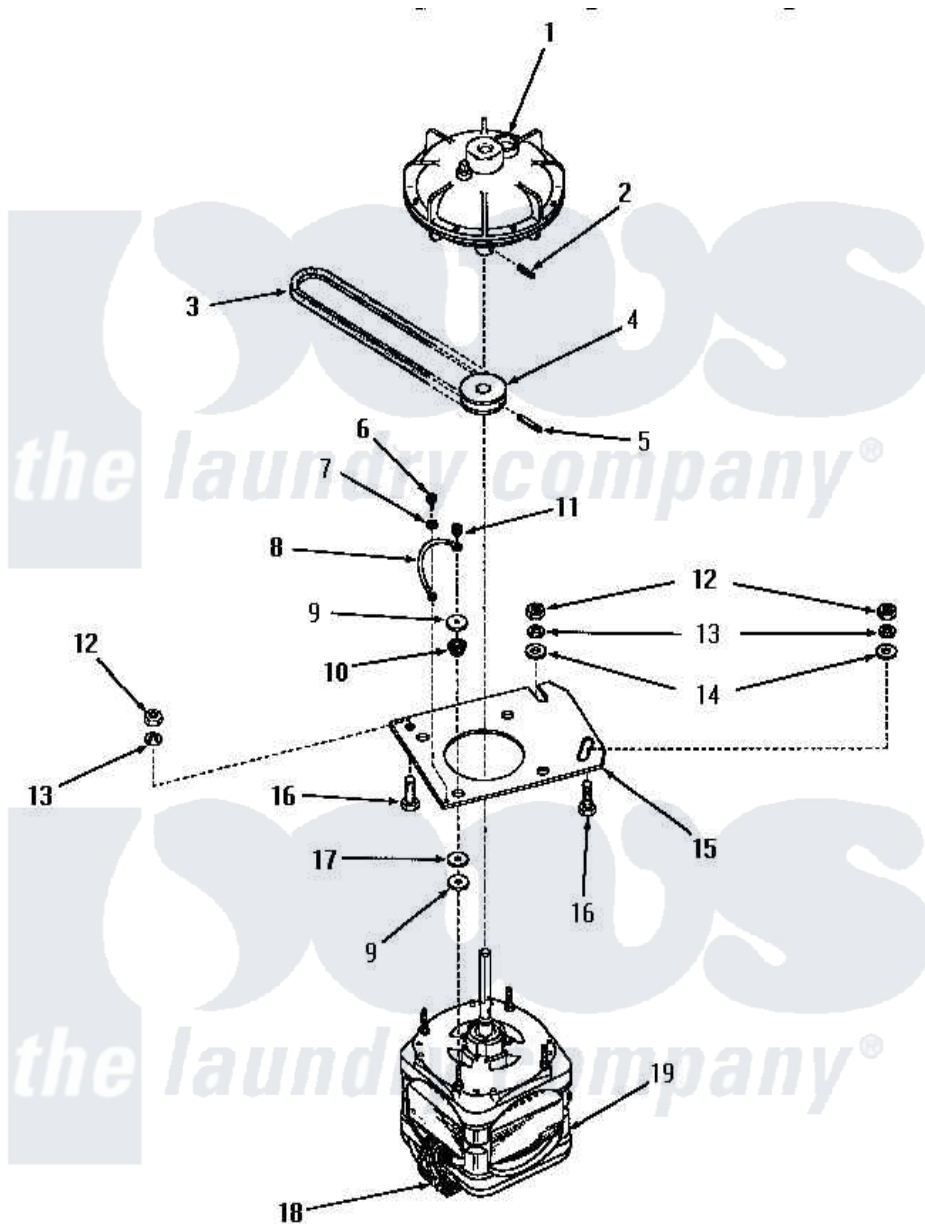

Amana DA3201 19 - MOTOR AND FLUID DRIVE

Amana [Residential Amana DA3201 Washer Parts](#) Parts Diagram 19 - MOTOR AND FLUID DRIVE
 Click on the part number to view part

Item	Original Part Number	Replaced By	Status	Part Description
1	24706			Assembly, Fluid Drive
2	24703		Not Available	PIN,ROLL
3	23759		Not Available	BELT
4	26116			Pulley, Drive
5	23750			Pin, Roll
6	20530			Screw, 10-24 x 3/8 Hex
7	21735		Not Available	LOCKWASHER,No.10 INTSHKP
8	25484		Not Available	GROUND WIRE
9	20103	M0270519		Washer
10	20102		Not Available	WASHER
11	23604			Nut, Hex 10-32 Lock
12	20274	62739		Nut, Lock
13	20277			Lockwasher, 3/8 Std X 3
14	20279			Washer, 13/32 ID x 13/16 OD
15	23769		Not Available	PLATE,MOUNTING
16	20255		Not Available	SCREW,3/8-16 X 1 HEX H

17	20104		Washer
18	24139	Not Available	SWITCH,MOTOR
19	26069		X Assembly, Motor And Pulley
NI	20299	Not Available	FLUID DRIVE FLUID-BULK