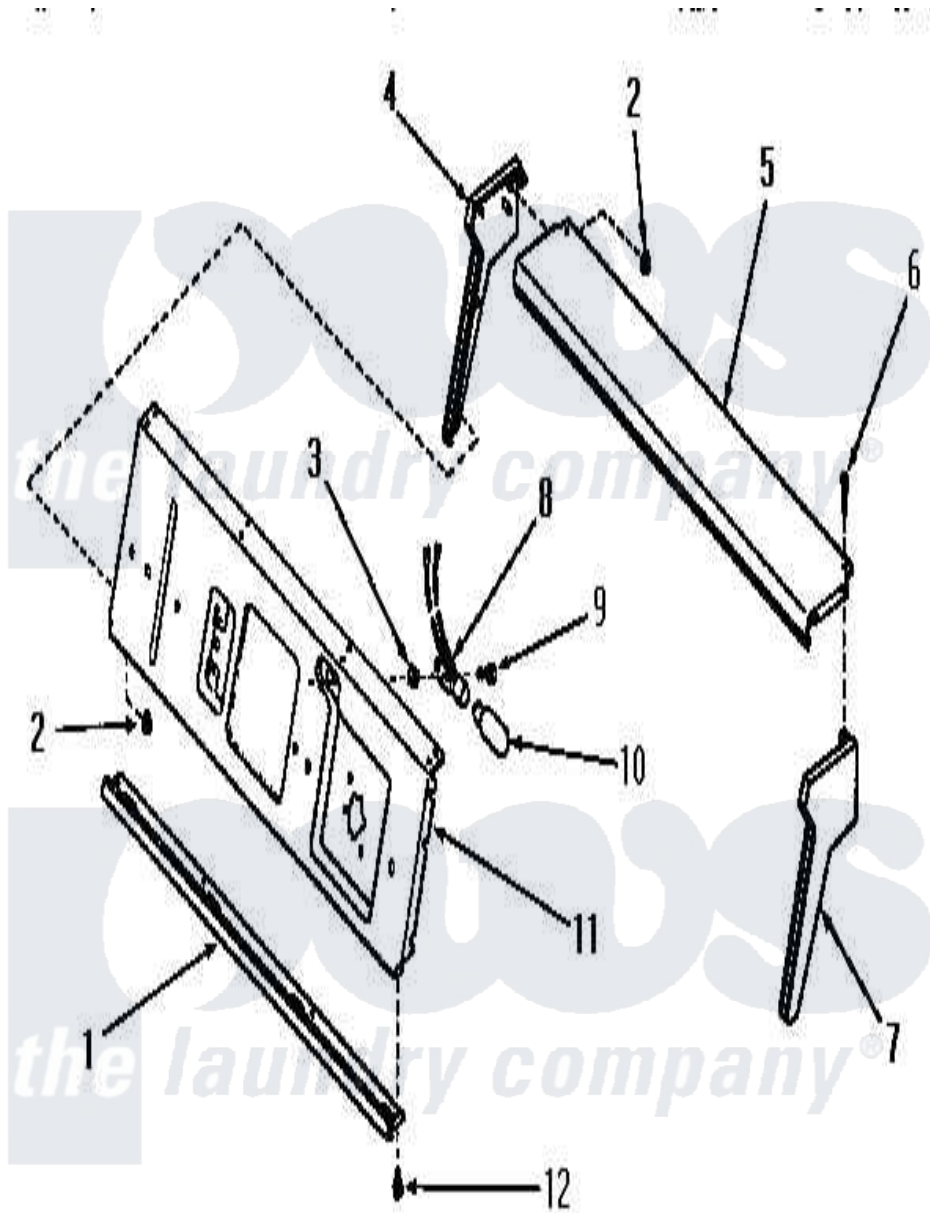

Amana DA3201 20 - PANEL SUPP PLATE, CTRL HOOD ENDS & BULB

Amana Residential Amana DA3201 Washer Parts Parts Diagram 20 - PANEL SUPP PLATE, CTRL HOOD ENDS & BULB

[Click on the part number to view part](#)

Item	Original Part Number	Replaced By	Status	Part Description
1	23390		Not Available	PANEL TRIM
2	23409		Not Available	NUT
3	22378		Not Available	NUT
4	23367		Not Available	WIRING DIAGRAM
5	23383		Not Available	CONTROL HOOD TOP
6	25232		Not Available	SCREW,8AB-18X7/8 OVAL
7	23368	25190SPQ		Hood End
8	Y22368		Not Available	BULB RECEPTACLE
9	20268	80399		SCREW Pan Head CR Rec 832x281
10	21608	A3167501		Lamp Oven, Int.
11	24755		Not Available	PANEL SUPPORT PLATE
12	23222	3177991		Screw