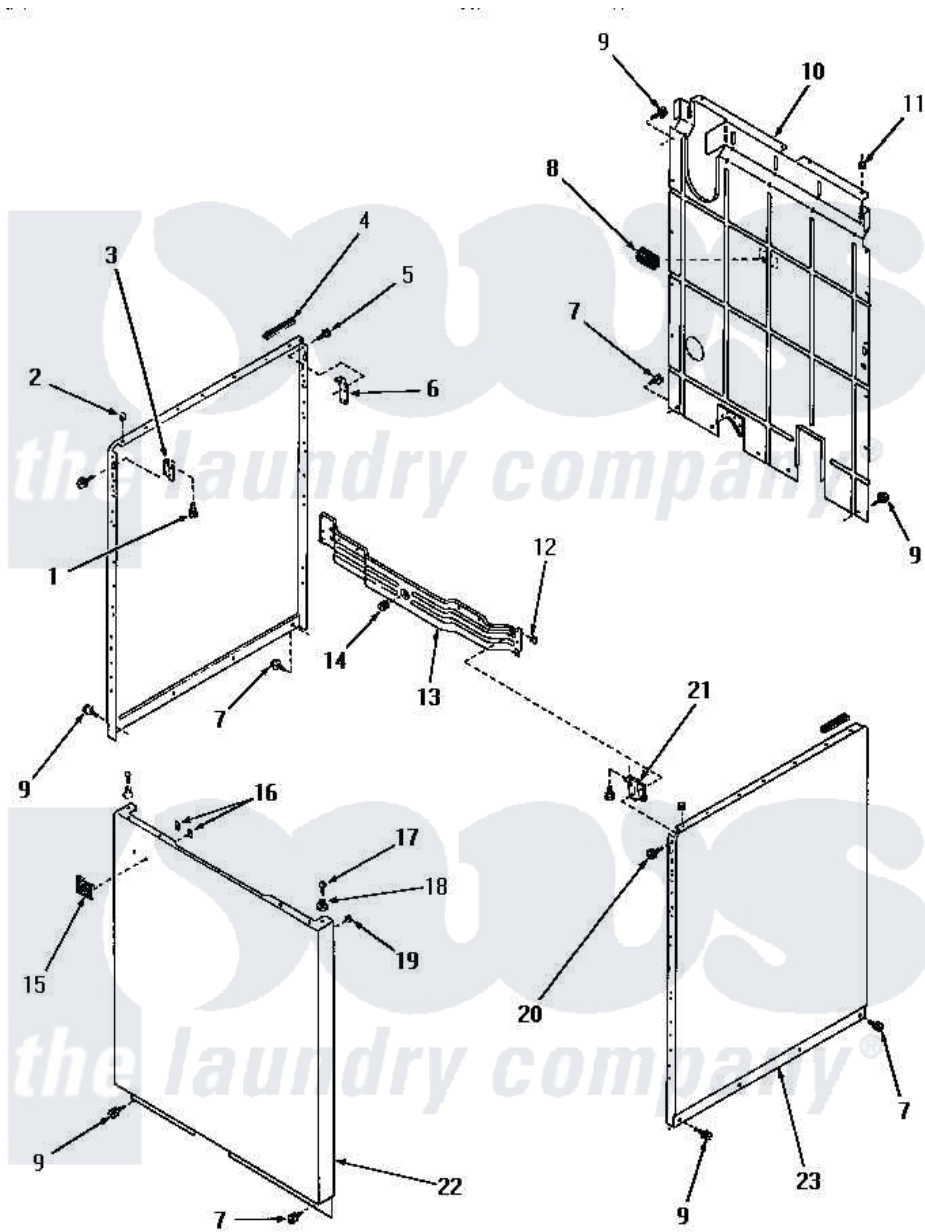

Amana DA3201 21 - PANELS

Amana Residential Amana DA3201 Washer Parts Parts Diagram 21 - PANELS
 Click on the part number to view part

Item	Original Part Number	Replaced By	Status	Part Description
1	23008			Screw, 10-24 X 3/4 Sems
2	21176			Bumper
3	22847		Not Available	BRACKET
"	26691		Not Available	BRACKET,HOLD DOWN-L.H.
4	80312			Bumper Pad
5	51784		Not Available	SCREW,10B-16 X 1/2 HEX
6	52487			Lug, Hold-Down
7	26415	27001200		Screw
8	23257		Not Available	PAD,BUMPER
9	26592		Not Available	HEX HEAD SCREW
10	24342GR		Not Available	REAR PANEL, GRAY
11	20387			Bumper
12	25987		Not Available	NUT,SPEED
"	21747			Nut, Speed
13	21262		Not Available	CROSS BRACE, FRONT
14	25959			Grommet

15	22086	Not Available	MONOGRAM
16	22161	Not Available	CLIP
17	Q6535	Not Available	SCREW,10B-16 X 3/4 ROU
18	23020	Not Available	MOUNT,PANEL
19	20387		Bumper
20	03814		Screw, 10-24 X 1/2 Roun
"	51784	Not Available	SCREW,10B-16 X 1/2 HEX
21	22846	Not Available	BRACKET
"	26690	Not Available	BRACKET,HOLD DOWN-R.H.
22	24687A	Not Available	FRONT PANEL, AVOCADO
"	24687W	Not Available	FRONT PANEL, WHITE
"	24687H	Not Available	FRONT PANEL, HARVEST GOLD
"	24687C	Not Available	FRONT PANEL, COPPERTONE
23	24336A	Not Available	SIDE PANEL, RIGHT OR LEFT, AVO
"	24336W	Not Available	xREPLACE
"	24336H	Not Available	SIDE PANEL, RIGHT OR LEFT, HAR
"	24336C	Not Available	SIDE PANEL, RIGHT OR LEFT, COP