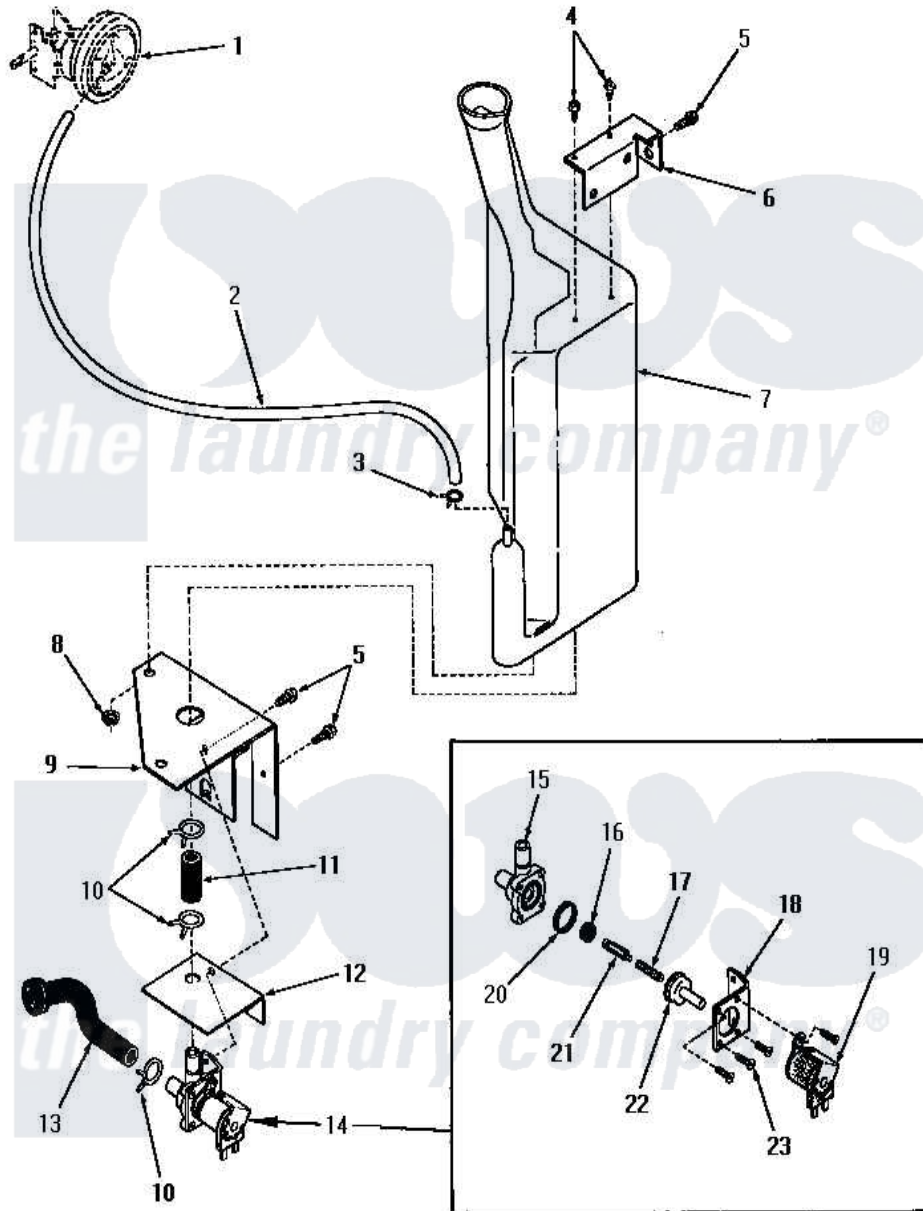

Amana DA3201 23 - RESERVOIR AND DRAIN VALVE

Amana [Residential Amana DA3201 Washer Parts](#) Parts Diagram 23 - RESERVOIR AND DRAIN VALVE
 Click on the part number to view part

Item	Original Part Number	Replaced By	Status	Part Description
1	Y00000000		Not Available	SEE NOTE PRESSURE SWITCH
2	24444		Not Available	NO LONGER AVAILABLE
3	Y22294	596669		Clamp, Manifold
4	52150	489464		Screw
5	51784		Not Available	SCREW,10B-16 X 1/2 HEX
6	24394		Not Available	UPPER BRACKET
7	24430		Not Available	RESERVOIR
8	24441		Not Available	WIRING DIAGRAM
9	24393		Not Available	LOWER BRACKET
10	80479		Not Available	HOSE CLAMP
11	24440		Not Available	CODE J
12	25044		Not Available	SOLENOID SHIELD
13	24437		Not Available	HOSE
14	24438	68136-47		Shelf Trim
15	24438G		Not Available	BODY
16	24438F		Not Available	SEAL

17	24438C	Not Available	SPRING
18	24438H	Not Available	MOUNTING BRACKET
19	24438A	Not Available	SOLENOID
20	24438E	Not Available	GASKET
21	24438D	Not Available	ARMATURE
22	24438B	Not Available	GUIDE,ARMATURE
23	21561G	Not Available	ROUND HEAD SCREW