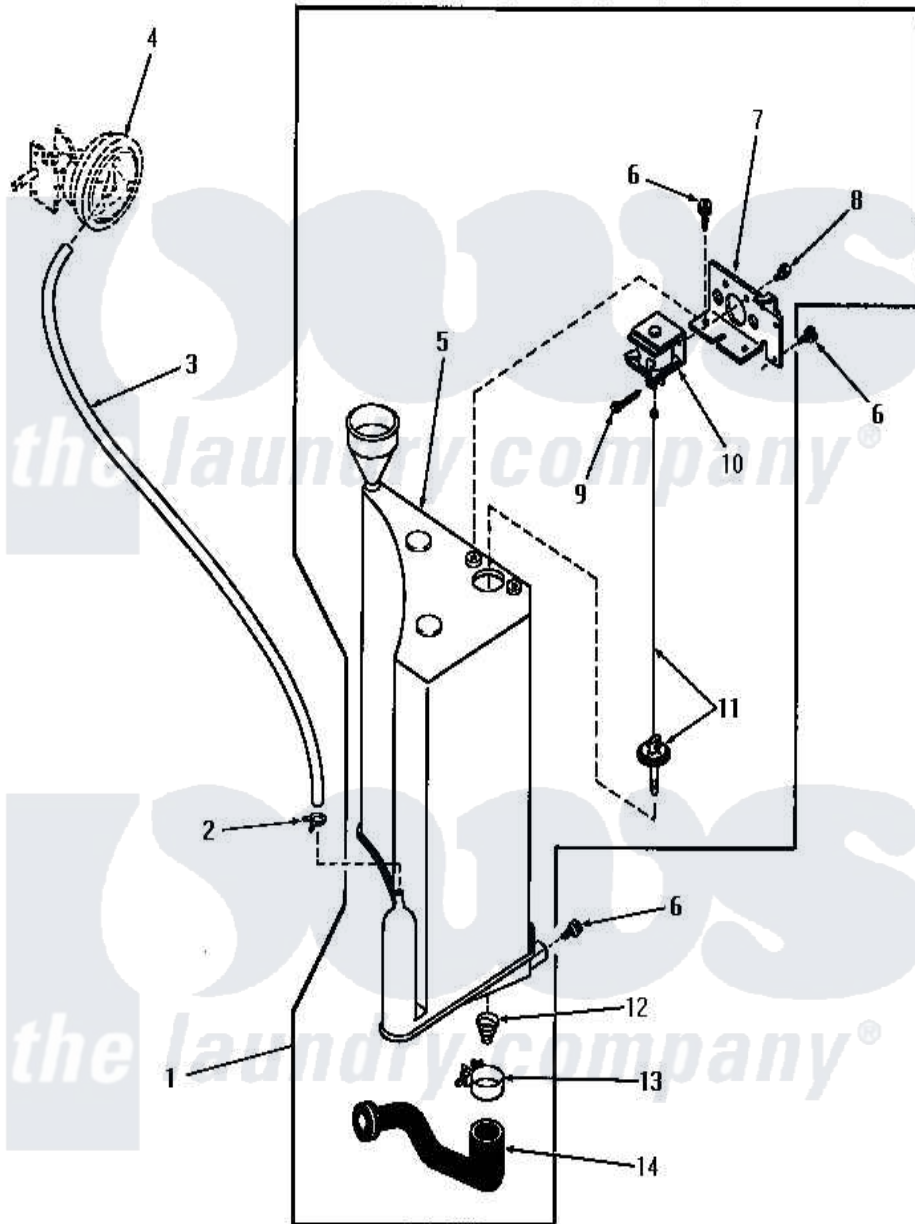

Amana DA3201 24 - RESERVOIR AND DRAIN VALVE

Amana [Residential Amana DA3201 Washer Parts](#) Parts Diagram 24 - RESERVOIR AND DRAIN VALVE
 Click on the part number to view part

Item	Original Part Number	Replaced By	Status	Part Description
1	26003			Assembly, Pressure Tank-Com
2	Y22294	596669		Clamp, Manifold
3	24444		Not Available	NO LONGER AVAILABLE
4	Y00000000		Not Available	SEE NOTE PRESSURE SWITCH
5	25993		Not Available	RESERVOIR
6	51784		Not Available	SCREW,10B-16 X 1/2 HEX
7	Y26000		Not Available	BRACKET
8	Y03950			Screw, 10-32 x 5/16 Sems
9	20248			Pin, Cotter
10	25999		Not Available	SOLENOID,DRAIN VALVE
11	26244			Assembly, Plunger-Drain Val
12	25997		Not Available	SPRING,DRAIN VALVE
13	20824		Not Available	HOSE CLAMP
14	25998			Hose, Drain-Pressre Ta