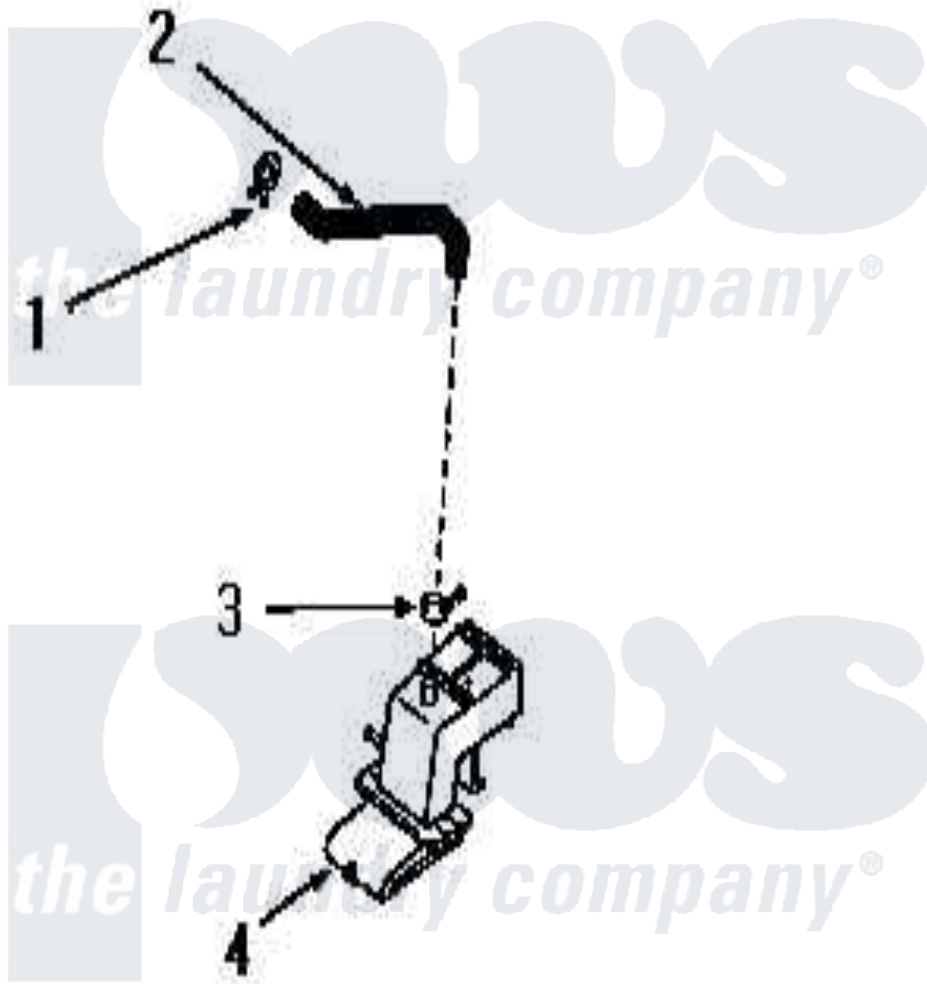

Amana DA3201 27 - WATER INLET AND FILLER HOSE

Amana [Residential Amana DA3201 Washer Parts](#) Parts Diagram 27 - WATER INLET AND FILLER HOSE
Click on the part number to view part

Item	Original Part Number	Replaced By	Status	Part Description
1	80479		Not Available	HOSE CLAMP
2	25822			Hose, Filler
3	25988	596669		Clamp, Manifold
4	23327			Assembly, Water Inlet