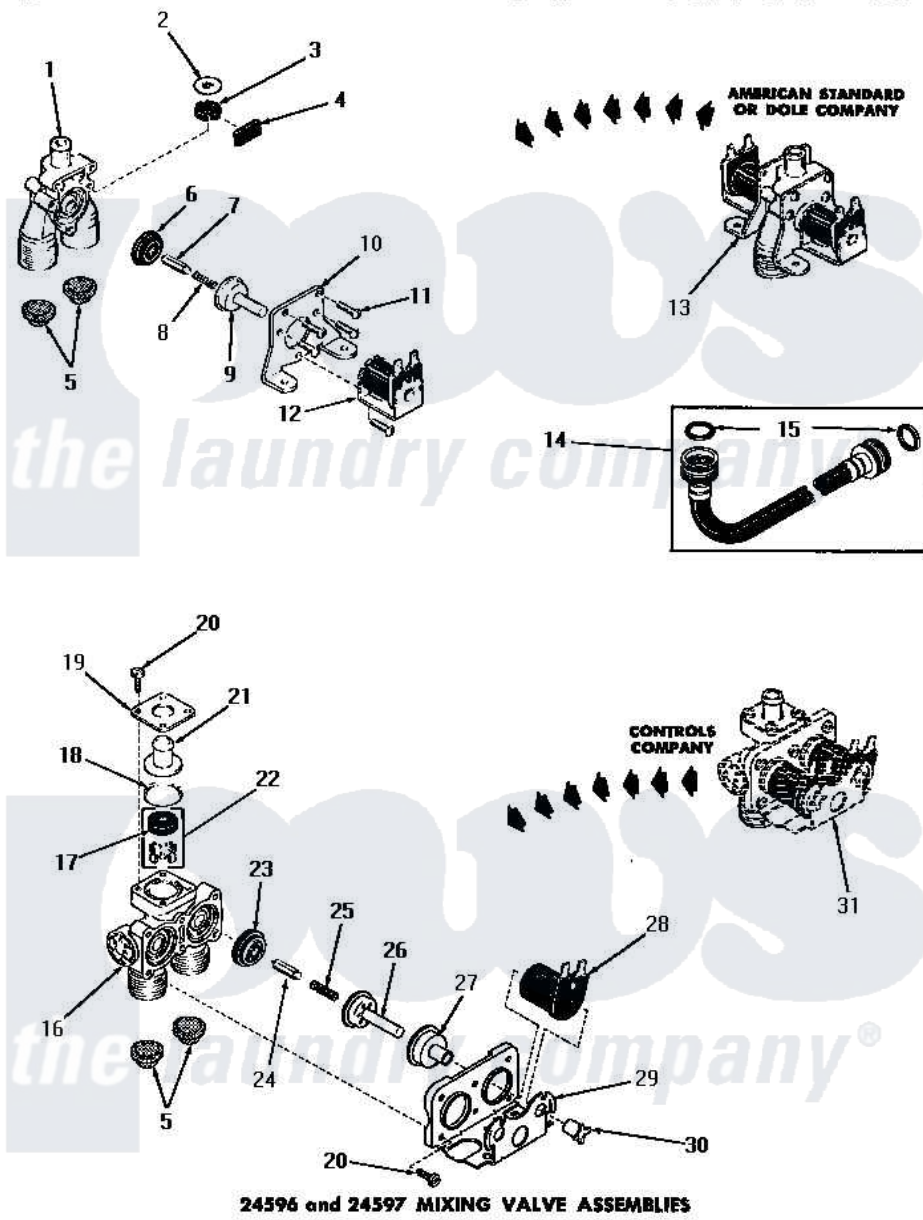

Amana DA3211 01 - 24596 & 24597 MIXING VALVE ASSEMBLIES

Amana Residential Amana DA3211 Washer Parts Parts Diagram 01 - 24596 & 24597 MIXING VALVE ASSEMBLIES
 Click on the part number to view part

Item	Original Part Number	Replaced By	Status	Part Description
1	20678		Not Available	BODY, VALVE
2	23224G		Not Available	DIFFUSER
3	21187C		Not Available	REGULATOR, FLOW
"	23224C			Regulator, Flow
4	21561D		Not Available	PLUG
5	20181-0		Not Available	INLET SCREEN
6	23224F		Not Available	DIAPHRAGM
7	23224D			Armature
8	23224E		Not Available	SPRING
9	23224B		Not Available	GUIDE
10	21561E		Not Available	MOUNTING BRACKET
11	21561G		Not Available	ROUND HEAD SCREW
12	21714A		Not Available	SOLENOID
13	Y00000000		Not Available	SEE NOTE MIXING VALVE ASSEMBLY
14	20241	EZ20241		20 x 24 x 1 Filter 1 Metal Side
15	20290	Y013783		Washer, Inlet Hose

16	24596Q	Not Available	VALVE BODY
17	Y00000000	Not Available	SEE NOTE INSTALL WITH CONCAVE SURFACE DOWN TOWARD VALVE BODY
18	24596L	Not Available	OUTLET FITTING GASKET
19	24596N	Not Available	OUTLET FITTING PLATE
20	24596P	Not Available	SCREW
21	24596M	Not Available	OUTLET FITTING
22	24596J	Not Available	REGULATOR, FLOW
"	24597J	Not Available	FLOW REGULATOR
23	24596H	Not Available	DIAPHRAGM
24	24596G	Not Available	ARMATURE
25	24596F	Not Available	SPRING
26	24596E	Not Available	GUIDE
27	24596D	Not Available	GUIDE SLEEVE
28	24596A	Not Available	SOLENOID
29	24596C	Not Available	MOUNTING BRACKET
30	24596B	Not Available	SOLENOID SLEEVE
31	Y00000000	Not Available	SEE NOTE MIXING VALVE ASSEMBLY