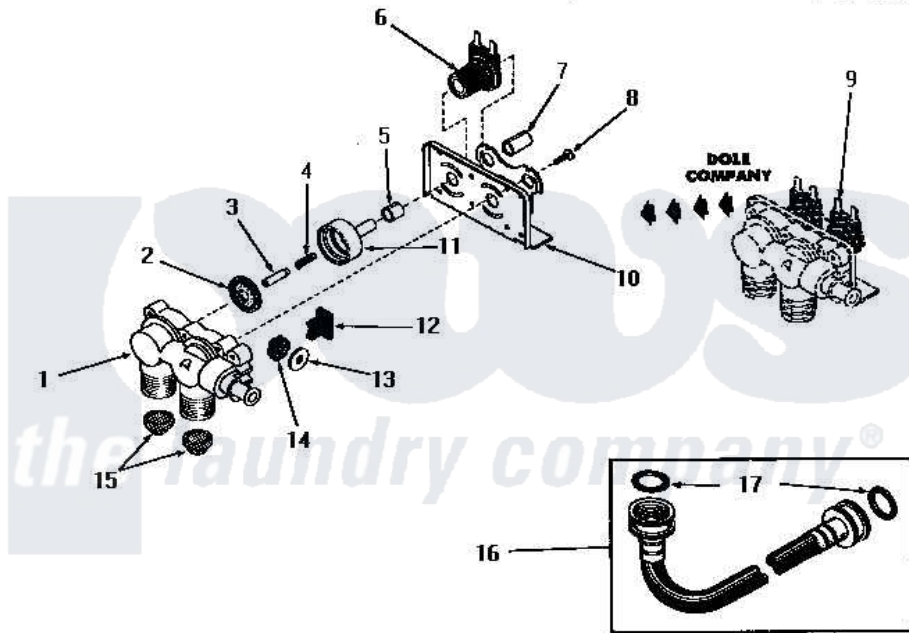

Amana DA3211 03 - 25832 & 25833 MIXING VALVE ASSEMBLIES

25832 and 25833 MIXING VALVE ASSEMBLIES

Amana Residential Amana DA3211 Washer Parts Parts Diagram 03 - 25832 & 25833 MIXING VALVE ASSEMBLIES
 Click on the part number to view part

Item	Original Part Number	Replaced By	Status	Part Description
1	24125			Body, Valve
2	24134		Not Available	DIAPHRAGM
3	24132		Not Available	ARMATURE
4	24131		Not Available	SPRING
5	24129		Not Available	SLEEVE, SHORT
6	24126	33930		Valve, Mixing
7	24128		Not Available	SLEEVE, LONG
8	25817C		Not Available	SCREW
9	Y00000000		Not Available	SEE NOTE MIXING VALVE ASSEMBLY
10	Y24127		Not Available	MOUNTING BRACKET
11	24130			Guide, Armature
12	Y24135		Not Available	PLUG, FLOW REGULATOR
13	23224G		Not Available	DIFFUSER
14	23224C			Regulator, Flow
"	21187C		Not Available	REGULATOR, FLOW
15	24122	22002960		Strainer, Washer Inlet

16	20241	EZ20241	20 x 24 x 1 Filter 1 Metal Side
17	20290	Y013783	Washer, Inlet Hose
18	24123	Not Available	VALVE BODY
"	Y24124	Not Available	VALVE BODY
19	25817K	Not Available	DIAPHRAGM
20	25817H	Not Available	ARMATURE
21	25817F	Not Available	ARMATURE GUIDE
22	25817D	Not Available	SLEEVE ADAPTER
23	24596A	Not Available	SOLENOID
24	25817M	Not Available	SOLENOID PLUG
25	25817G	Not Available	SPRING
26	25817E	Not Available	SLEEVE, GUIDE xREPLACE
27	25817B	Not Available	MOUNTING BRACKET
28	Y00000000	Not Available	SEE NOTE MIXING VALVE ASSEMBLY