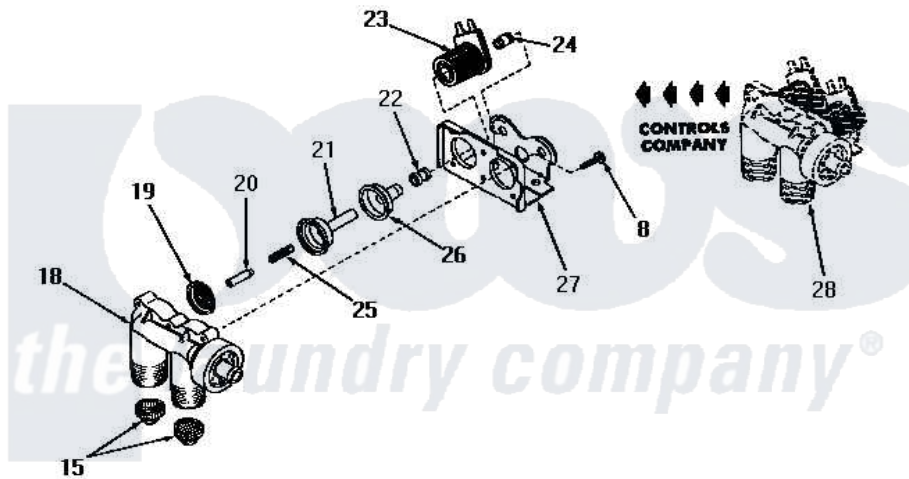

Amana DA3211 03 - 25832 & 25833 MIXING VALVE ASSEMBLIES

25832 and 25833 MIXING VALVE ASSEMBLIES

Amana Residential Amana DA3211 Washer Parts Parts Diagram 03 - 25832 & 25833 MIXING VALVE ASSEMBLIES
 Click on the part number to view part

Item	Original Part Number	Replaced By	Status	Part Description
1	24125			Body, Valve
2	24134		Not Available	DIAPHRAGM
3	24132		Not Available	ARMATURE
4	24131		Not Available	SPRING
5	24129		Not Available	SLEEVE, SHORT
6	24126	33930		Valve, Mixing
7	24128		Not Available	SLEEVE, LONG
8	25817C		Not Available	SCREW
9	Y00000000		Not Available	SEE NOTE MIXING VALVE ASSEMBLY
10	Y24127		Not Available	MOUNTING BRACKET
11	24130			Guide, Armature
12	Y24135		Not Available	PLUG, FLOW REGULATOR
13	23224G		Not Available	DIFFUSER
14	23224C			Regulator, Flow
"	21187C		Not Available	REGULATOR, FLOW
15	24122	22002960		Strainer, Washer Inlet

16	20241	EZ20241	20 x 24 x 1 Filter 1 Metal Side
17	20290	Y013783	Washer, Inlet Hose
18	24123	Not Available	VALVE BODY
"	Y24124	Not Available	VALVE BODY
19	25817K	Not Available	DIAPHRAGM
20	25817H	Not Available	ARMATURE
21	25817F	Not Available	ARMATURE GUIDE
22	25817D	Not Available	SLEEVE ADAPTER
23	24596A	Not Available	SOLENOID
24	25817M	Not Available	SOLENOID PLUG
25	25817G	Not Available	SPRING
26	25817E	Not Available	SLEEVE, GUIDE xREPLACE
27	25817B	Not Available	MOUNTING BRACKET
28	Y00000000	Not Available	SEE NOTE MIXING VALVE ASSEMBLY