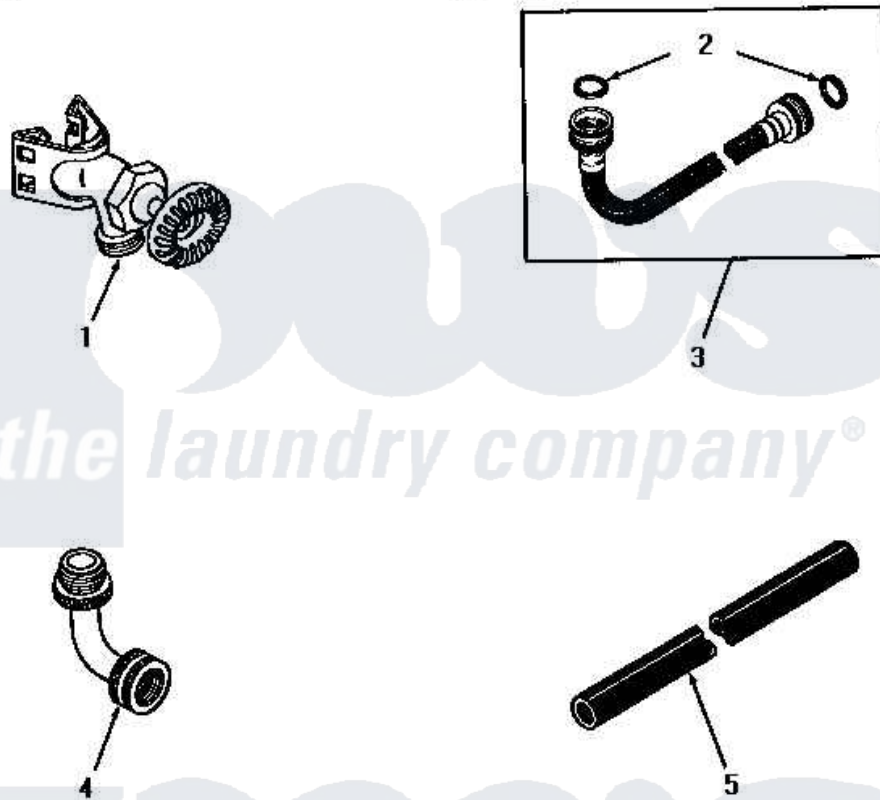

Amana DA3211 04 - ACCESSORIES

258P3 CAPACITOR KIT
 Use on automatic washers, with reversing motors, that are located in areas where low voltage exists. This kit will help eliminate motor burn outs.

Amana [Residential Amana DA3211 Washer Parts](#) Parts Diagram 04 - ACCESSORIES
 Click on the part number to view part

Item	Original Part Number	Replaced By	Status	Part Description
1	20655		Not Available	SADDLE FAUCETS, PAIR
2	20290	Y013783		Washer, Inlet Hose
3	20618	21001467		Hose- 10'
"	20617		Not Available	HOSE, INLET (8 FT)
4	20656		Not Available	90 DEGREE INLET ELBOW
5	20616		Not Available	EXTENSION, DRAIN HOSE (1 FT)
NI	258P3		Not Available	KIT,CAPACITOR