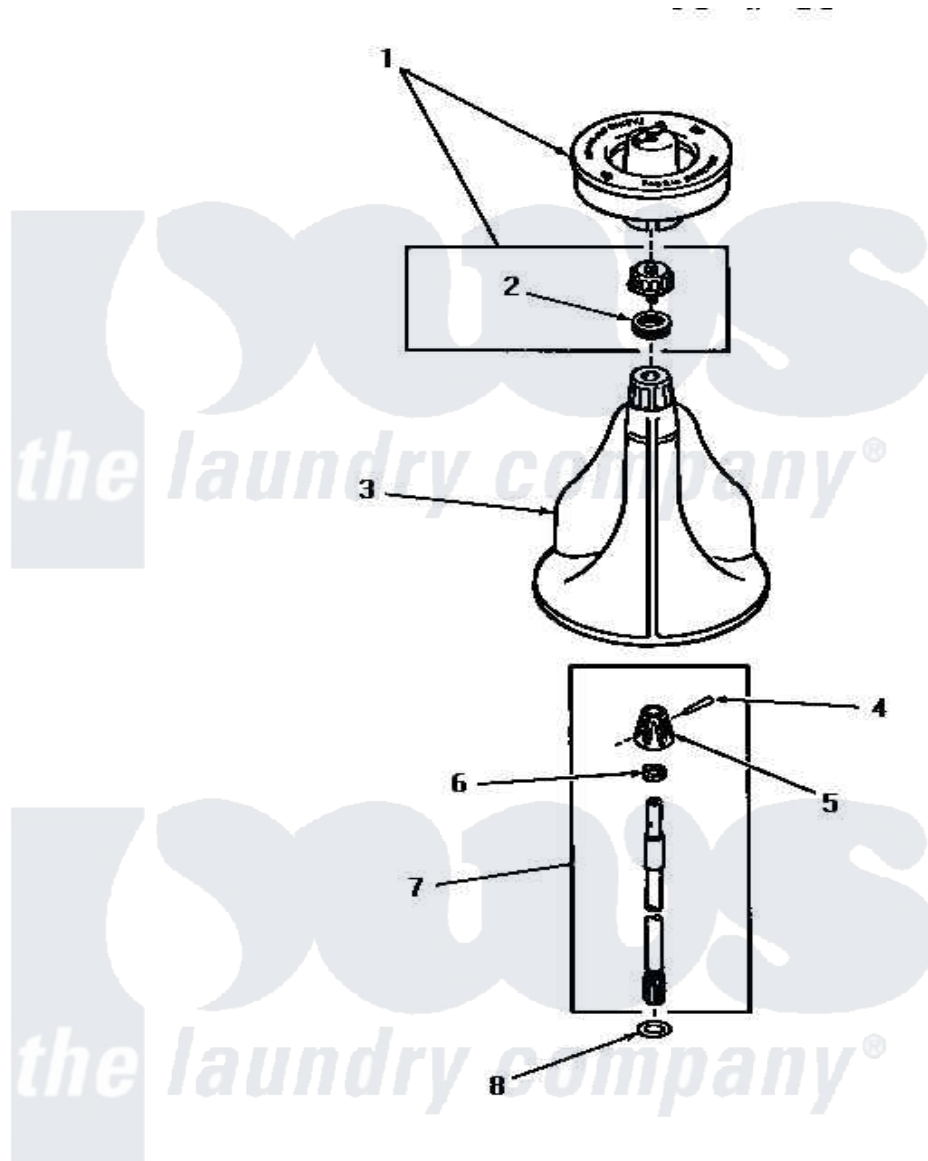

Amana DA3211 06 - AGITATOR, SHAFT & FABRIC SOFTENER DISP

AGITATOR, SHAFT AND FABRIC SOFTENER DISPENSER

Amana Residential Amana DA3211 Washer Parts Parts Diagram 06 - AGITATOR, SHAFT & FABRIC SOFTENER DISP
 Click on the part number to view part

Item	Original Part Number	Replaced By	Status	Part Description
1	26014			Assembly, Cap And Ring-Agitator
2	20136			Ring
3	26006			Assembly, Agitator
4	20243			Pin, Taper
5	20056		Not Available	BLOCK, DRIVE
6	20057	222T017P01		Washer FIB 21/32 ID X 1156 OD X 1/8
7	21751	21751P		Assyshaft
8	22135			Washer