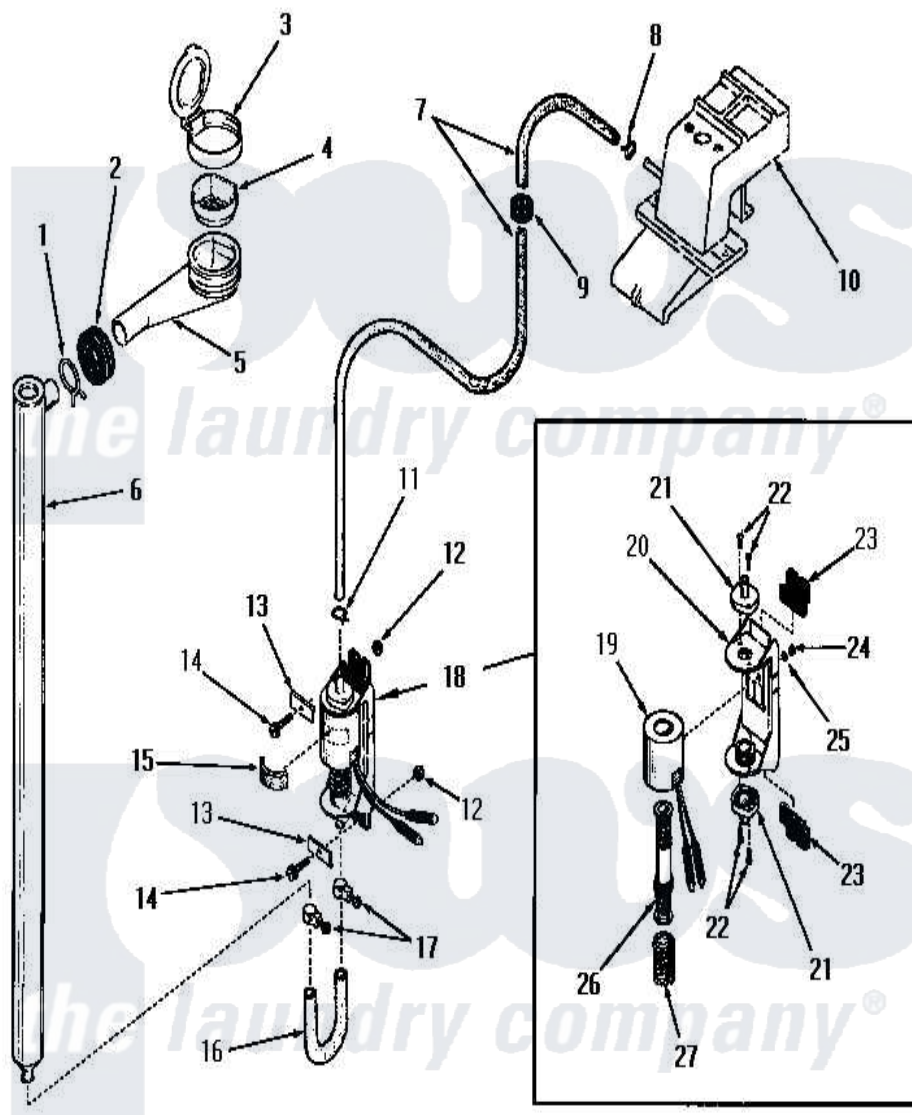

Amana DA3211 07 - BLEACH DISPENSER

BLEACH DISPENSER

Amana [Residential Amana DA3211 Washer Parts](#) Parts Diagram 07 - BLEACH DISPENSER
 Click on the part number to view part

Item	Original Part Number	Replaced By	Status	Part Description
1	Y03640		Not Available	CLAMP
2	20118		Not Available	GROMMET,1982 INV
3	22484		Not Available	BLEACH LID
4	21984			Cover, Dispenser
5	22377		Not Available	DISPENSER xREPLACE
6	22303		Not Available	TUBE,BLEACH
7	22300		Not Available	HOSE
8	23410		Not Available	HOSE CLAMP
9	22299		Not Available	GROMMET
10	Y00000000		Not Available	SEE NOTE WATER INLET
11	22295		Not Available	HOSE CLAMP
12	22001			Nut, 10-24 Nylon Hex BR
13	Y22287		Not Available	BLEACH PUMP BRACKET
14	25989		Not Available	HEX HEAD SCREW
15	25220		Not Available	BUMPER
16	22302		Not Available	HOSE

17	24904	Not Available	CLAMP
18	22337		Pump, Bleach
19	22337B	Not Available	COIL AND FRAME
20	22337A	Not Available	BASE
21	22337E	Not Available	HOSE CONNECTOR
22	51356	Not Available	SCREW,6-32 X 5/16 RD H
23	22337F	Not Available	ISOLATION MOUNT
24	22337G	Not Available	NUT
25	21735	Not Available	LOCKWASHER,No.10 INTSHKP
26	22337C	Not Available	ARMATURE AND VALVE
27	22337D	Not Available	SPRING